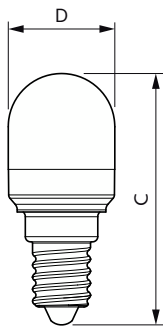

Product	D	C
Corepro LED T25 ND 1.7-15W E14 827	25 mm	59 mm

Product	D	C
CorePro LED Stick ND 9.5-68W T38 E27 830	37,2 mm	114,3 mm
CorePro LED Stick ND 9.5-75W T38 E27 840	37,2 mm	114,3 mm

Especialidades CorePro Plastic LED