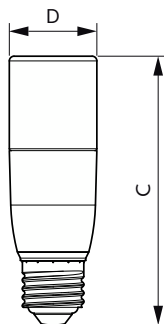

Product	D	C
Corepro LED T25 ND 1.7-15W E14 827	25 mm	59 mm

Product	D	C
CorePro LED Stick ND 9.5-68W T38 E27 830	37,2 mm	114,3 mm
CorePro LED Stick ND 9.5-75W T38 E27 840	37,2 mm	114,3 mm

Especialidades CorePro Plastic LED