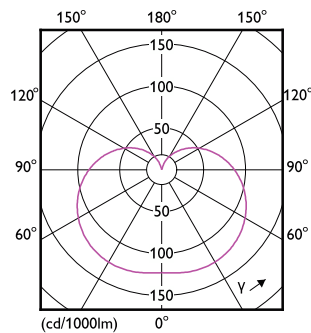

Order Code	Full Product Name	Korrelert fargetemperatur (nom.)	Fargekode	Lysytelse
929001325702	Corepro LED T25 ND 1.7-15W E14 827	2700 K	827	150 lm

Drift og elektronikk

Order Code	Full Product Name	Effektforbruk	Effekten som tilsværer
929001901402	CorePro LED Stick ND 9.5-68W T38 E27 830	9,5 W	68 W
929001901502	CorePro LED Stick ND 9.5-75W T38 E27 840	9,5 W	75 W

Order Code	Full Product Name	Effektforbruk	Effekten som tilsværer
929001325702	Corepro LED T25 ND 1.7-15W E14 827	1,7 W	15 W

Temperatur

Order Code	Full Product Name	Maksimal temperatur for innfatningen (nom.)
929001901402	CorePro LED Stick ND 9.5-68W T38 E27 830	85 °C
929001901502	CorePro LED Stick ND 9.5-75W T38 E27 840	85 °C

Order Code	Full Product Name	Maksimal temperatur for innfatningen (nom.)
929001325702	Corepro LED T25 ND 1.7-15W E14 827	55 °C

Mekanikk og innfatning

Order Code	Full Product Name	Lyspæreform
929001901402	CorePro LED Stick ND 9.5-68W T38 E27 830	Stav
929001901502	CorePro LED Stick ND 9.5-75W T38 E27 840	Stav

Order Code	Full Product Name	Lyspæreform
929001325702	Corepro LED T25 ND 1.7-15W E14 827	T25

Godkjenning og bruksområde

Order Code	Full Product Name	For omgivelsestemperaturer mellom	Energiforbruk kWh/1000 t
929001901402	CorePro LED Stick ND 9.5-68W T38 E27 830	-20 °C til 45 °C	10 kWh
929001901502	CorePro LED Stick ND 9.5-75W T38 E27 840	-20 °C til 45 °C	10 kWh
929001325702	Corepro LED T25 ND 1.7-15W E14 827	-20 til +45 °C	2 kWh