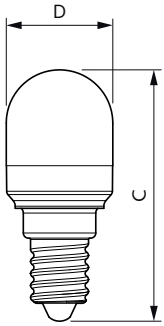

Dimensional drawing

Product	D	C
Corepro LED T25 ND 1.7-15W E14 827	25 mm	59 mm

Product	D	C
CorePro LED Stick ND 9.5-68W T38 E27 830	37.2 mm	114.3 mm
CorePro LED Stick ND 9.5-75W T38 E27 840	37.2 mm	114.3 mm