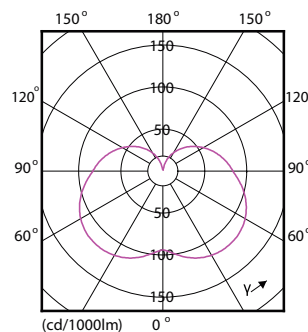

Order Code	Full Product Name	Correlated Color		
		Temperature (Nom)	Color Code	Luminous Flux
929001325702	Corepro LED T25 ND 1.7-15W E14 827	2700 K	827	150 lm

Operating and Electrical

Order Code	Full Product Name	Power	Wattage
		Consumption	Equivalent
929001901402	CorePro LED Stick ND 9.5-68W T38 E27 830	9.5 W	68 W
929001901502	CorePro LED Stick ND 9.5-75W T38 E27 840	9.5 W	75 W

Order Code	Full Product Name	Power	Wattage
		Consumption	Equivalent
929001325702	Corepro LED T25 ND 1.7-15W E14 827	1.7 W	15 W

Temperature

Order Code	Full Product Name	T-Case Maximum (Nom)
929001901402	CorePro LED Stick ND 9.5-68W T38 E27 830	85 °C
929001901502	CorePro LED Stick ND 9.5-75W T38 E27 840	85 °C

Order Code	Full Product Name	T-Case Maximum (Nom)
929001325702	Corepro LED T25 ND 1.7-15W E14 827	55 °C

Mechanical and Housing

Order Code	Full Product Name	Bulb Shape
929001901402	CorePro LED Stick ND 9.5-68W T38 E27 830	Stick
929001901502	CorePro LED Stick ND 9.5-75W T38 E27 840	Stick

Order Code	Full Product Name	Bulb Shape
929001325702	Corepro LED T25 ND 1.7-15W E14 827	T25

Approval and Application

Order Code	Full Product Name	Ambient temperature	Energy
		range	Consumption kWh/1000 h
929001901402	CorePro LED Stick ND 9.5-68W T38 E27 830	-20 °C to 45 °C	10 kWh
929001901502	CorePro LED Stick ND 9.5-75W T38 E27 840	-20 °C to 45 °C	10 kWh
929001325702	Corepro LED T25 ND 1.7-15W E14 827	-20 to +45 °C	2 kWh