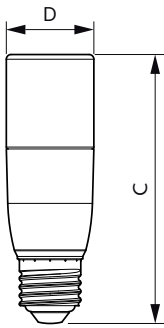

Dimensional drawing

Product	D	C
Corepro LED T25 ND 1.7-15W E14 827	25 mm	59 mm

Product	D	C
CorePro LED Stick ND 9.5-68W T38 E27 830	37.2 mm	114.3 mm
CorePro LED Stick ND 9.5-75W T38 E27 840	37.2 mm	114.3 mm