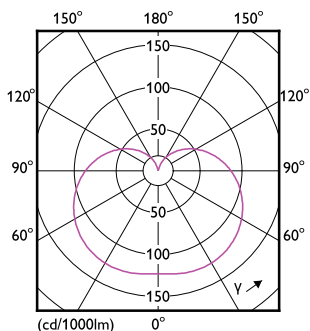

Order Code	Full Product Name	Correlated Color		
		Temperature (Nom)	Color Code	Luminous Flux
929001325702	Corepro LED T25 ND 1.7-15W E14 827	2700 K	827	150 lm

Operating and Electrical

Order Code	Full Product Name	Power	Wattage
		Consumption	Equivalent
929001901402	CorePro LED Stick ND 9.5-68W T38 E27 830	9.5 W	68 W
929001901502	CorePro LED Stick ND 9.5-75W T38 E27 840	9.5 W	75 W

Order Code	Full Product Name	Power	Wattage
		Consumption	Equivalent
929001325702	Corepro LED T25 ND 1.7-15W E14 827	1.7 W	15 W

Temperature

Order Code	Full Product Name	T-Case Maximum (Nom)
929001901402	CorePro LED Stick ND 9.5-68W T38 E27 830	85 °C
929001901502	CorePro LED Stick ND 9.5-75W T38 E27 840	85 °C

Order Code	Full Product Name	T-Case Maximum (Nom)
929001325702	Corepro LED T25 ND 1.7-15W E14 827	55 °C

Mechanical and Housing

Order Code	Full Product Name	Bulb Shape
929001901402	CorePro LED Stick ND 9.5-68W T38 E27 830	Stick
929001901502	CorePro LED Stick ND 9.5-75W T38 E27 840	Stick

Order Code	Full Product Name	Bulb Shape
929001325702	Corepro LED T25 ND 1.7-15W E14 827	T25

Approval and Application

Order Code	Full Product Name	Ambient temperature	Energy
		range	Consumption kWh/1000 h
929001901402	CorePro LED Stick ND 9.5-68W T38 E27 830	-20 °C to 45 °C	10 kWh
929001901502	CorePro LED Stick ND 9.5-75W T38 E27 840	-20 °C to 45 °C	10 kWh
929001325702	Corepro LED T25 ND 1.7-15W E14 827	-20 to +45 °C	2 kWh