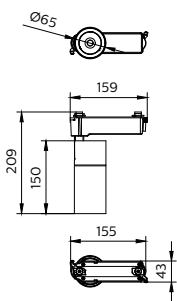

Aplicaciones

- Moda
- Tiendas minoristas
- Hotelería

Versions

Essential Smartbright Projector
(Wide Voltage) Gen 2

Essential Smartbright Projector
(Wide Voltage) Gen 2

Plano de dimensiones

ST033T 20W

ST033T 33W