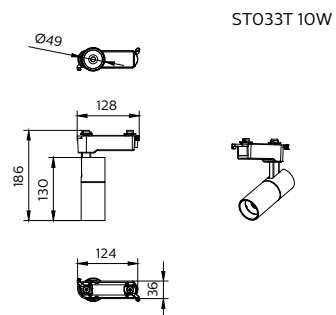

Proyector Essential Smartbright (voltaje amplio) Gen 2

Plano de dimensiones