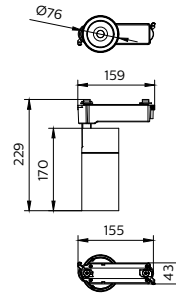

Aplicaciones

- Moda
- Tiendas minoristas
- Hotelería

Versions

Essential Smartbright Projector
(Wide Voltage) Gen 2

Essential Smartbright Projector
(Wide Voltage) Gen 2

Plano de dimensiones

ST033T 20W

ST033T 33W