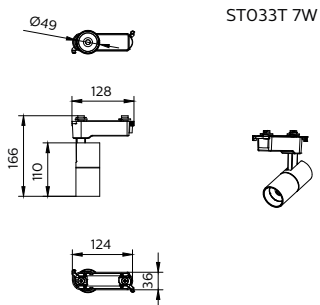

Proyector Essential Smartbright (voltaje amplio) Gen 2

Plano de dimensiones