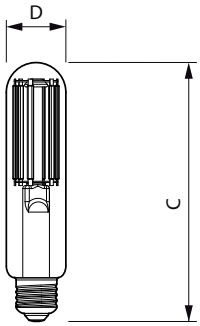

Product	D	C
TForce Core LED road 17W 727 E27 MV	38,5 mm	168 mm
TForce Core LED road 17W 730 E27 MV	38,5 mm	168 mm
TForce Core LED road 17W 740 E27 MV	38,5 mm	168 mm