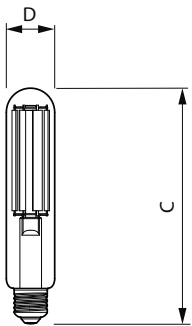

CorePro - LED HID SON-T

Розміри

Product	D	C
TForce Core LED road 40W 727 E40 MV	47 mm	229 mm
TForce Core LED road 40W 730 E40 MV	46 mm	225 mm
TForce Core LED road 40W 740 E40 MV	46 mm	225 mm

Product	D	C
TForce Core LED road 17W 727 E27 MV	38,5 mm	168 mm
TForce Core LED road 17W 730 E27 MV	38,5 mm	168 mm
TForce Core LED road 17W 740 E27 MV	38,5 mm	168 mm