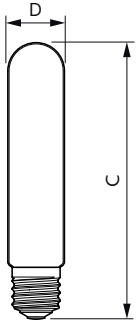

CorePro - LED HID SON-T

Розміри

Product	D	C
TForce Core LED road 40W 727 E40 MV	47 mm	229 mm
TForce Core LED road 40W 730 E40 MV	46 mm	225 mm
TForce Core LED road 40W 740 E40 MV	46 mm	225 mm