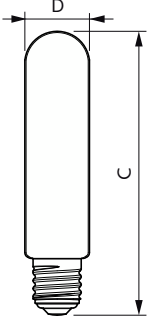

LED TForce Core road Tshape E27 1

LED TForce Core LED road 17W E27 MV

LED TForce Core road 26W 740 E27 MV

LED TForce Core road 20W 722 E27 MV

LED TForce MAS SONT EU1

Trueforce Core LED SON-T

Boyutlu çizim

Product	D	C
TForce Core LED road 45W 727 E40 MV	53,5 mm	232 mm
TForce Core LED road 45W 730 E40 MV	53,5 mm	232 mm
TForce Core LED road 49W 740 E40 MV	53,5 mm	232 mm