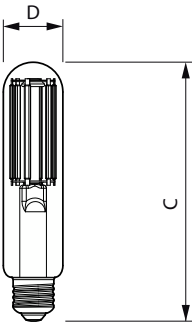

LED TForce Core road Tshape E27 1

LED TForce Core LED road 17W E27 MV

LED TForce Core road 26W 740 E27 MV

LED TForce Core road 20W 722 E27 MV

LED TForce MAS SONT EU1

Trueforce Core LED SON-T

Boyutlu çizim

Product	D	C
TForce Core LED road 45W 727 E40 MV	53,5 mm	232 mm
TForce Core LED road 45W 730 E40 MV	53,5 mm	232 mm
TForce Core LED road 49W 740 E40 MV	53,5 mm	232 mm