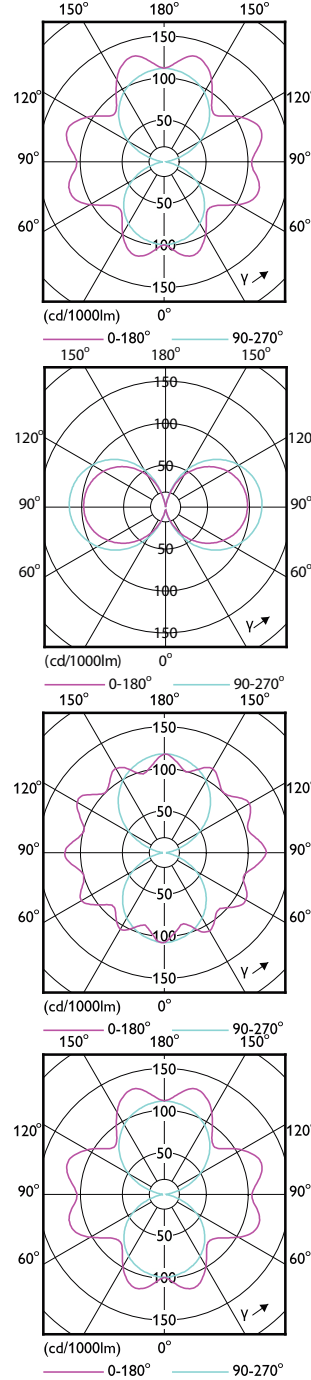

Trueforce Core LED SON-T

Order Code	Full Product Name	Lamba Biçimi
26775600	TForce Core LED road 40W 727 E40 MV	Tübüler
12932100	TForce Core LED road 20W 722 E27 MV	Tübüler
29743200	TForce Core LED road 45W 727 E40 MV	Tübüler

Order Code	Full Product Name	Lamba Biçimi
29745600	TForce Core LED road 49W 740 E40 MV	Tübüler
29747000	TForce Core LED road 45W 730 E40 MV	Tübüler

Onay ve Uygulama

Order Code	Full Product Name	Enerji Tüketimi kWh/1000 sa.
12940600	TForce Core LED road 32W 722 E40 MV	32 kWh
31629400	TForce Core LED road 26W 730 E27 MV	26 kWh
31631700	TForce Core LED road 26W 740 E27 MV	26 kWh
26773200	TForce Core LED road 26W 727 E27 MV	26 kWh
26771800	TForce Core LED road 17W 727 E27 MV	17 kWh
12934500	TForce Core LED road 26W 727 E27 MV	26 kWh
12936900	TForce Core LED road 26W 730 E27 MV	26 kWh
12938300	TForce Core LED road 26W 740 E27 MV	26 kWh
31633100	TForce Core LED road 40W 730 E40 MV	40 kWh
31635500	TForce Core LED road 40W 740 E40 MV	40 kWh
26775600	TForce Core LED road 40W 727 E40 MV	40 kWh
12932100	TForce Core LED road 20W 722 E27 MV	20 kWh
29743200	TForce Core LED road 45W 727 E40 MV	45 kWh
29745600	TForce Core LED road 49W 740 E40 MV	49 kWh
29747000	TForce Core LED road 45W 730 E40 MV	45 kWh