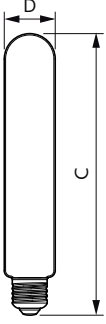

Trueforce Core LED SON-T

Boyutlu çizim

Product	D	C
TForce Core LED road 26W 727 E27 MV	38,5 mm	214 mm
TForce Core LED road 26W 730 E27 MV	38,5 mm	213 mm
TForce Core LED road 26W 740 E27 MV	38,5 mm	213 mm

Product	D	C
TForce Core LED road 20W 722 E27 MV	38,5 mm	188 mm
TForce Core LED road 26W 727 E27 MV	38,5 mm	188 mm
TForce Core LED road 26W 730 E27 MV	38,5 mm	188 mm
TForce Core LED road 26W 740 E27 MV	38,5 mm	188 mm

Genel Bilgiler

Nominal kullanım ömrü 25.000 h

Işık Teknik Ayrıntıları

Renk oluşturma dizini (CRI) 70

Nominal Kullanım Ömrü Sonundaki LLMF (Nom) 70 %

Çalıştırma ve Elektrik

Giriş Frekansı 50 ila 60 Hz

Başlangıç Saati (Nom) 0,5 s

Kontroller ve Dim Etme

Dim Edilebilir Hayır

Mekanik ve Muhafaza

Lamba Kaplaması Şeffaf

Onay ve Uygulama

Ortam sıcaklığı aralığı -30 - +45 °C

Genel Bilgiler

Order Code	Full Product Name	Kapak Tabanı	Anahtar Döngüsü
12940600	TForce Core LED road 32W 722 E40 MV	E40	50.000
31629400	TForce Core LED road 26W 730 E27 MV	E27	15.000
31631700	TForce Core LED road 26W 740 E27 MV	E27	15.000
26773200	TForce Core LED road 26W 727 E27 MV	E27	50.000
26771800	TForce Core LED road 17W 727 E27 MV	E27	50.000
12934500	TForce Core LED road 26W 727 E27 MV	E27	50.000
12936900	TForce Core LED road 26W 730 E27 MV	E27	50.000
12938300	TForce Core LED road 26W 740 E27 MV	E27	50.000
31633100	TForce Core LED road 40W 730 E40 MV	E40	50.000
31635500	TForce Core LED road 40W 740 E40 MV	E40	50.000
26775600	TForce Core LED road 40W 727 E40 MV	E40	50.000
12932100	TForce Core LED road 20W 722 E27 MV	E27	50.000
29743200	TForce Core LED road 45W 727 E40 MV	E40	50.000
29745600	TForce Core LED road 49W 740 E40 MV	E40	50.000
29747000	TForce Core LED road 45W 730 E40 MV	E40	50.000

Işık Teknik Ayrıntıları