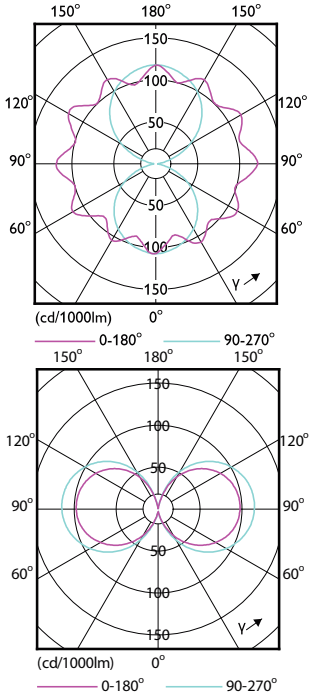

Trueforce Core LED SON-T

Order Code	Full Product Name	Lamba Biçimi
26775600	TForce Core LED road 40W 727 E40 MV	Tübüler
12932100	TForce Core LED road 20W 722 E27 MV	Tübüler
29743200	TForce Core LED road 45W 727 E40 MV	Tübüler

Order Code	Full Product Name	Lamba Biçimi
29745600	TForce Core LED road 49W 740 E40 MV	Tübüler
29747000	TForce Core LED road 45W 730 E40 MV	Tübüler

Onay ve Uygulama

Order Code	Full Product Name	Enerji Tüketimi kWh/1000 sa.
12940600	TForce Core LED road 32W 722 E40 MV	32 kWh
31629400	TForce Core LED road 26W 730 E27 MV	26 kWh
31631700	TForce Core LED road 26W 740 E27 MV	26 kWh
26773200	TForce Core LED road 26W 727 E27 MV	26 kWh
26771800	TForce Core LED road 17W 727 E27 MV	17 kWh
12934500	TForce Core LED road 26W 727 E27 MV	26 kWh
12936900	TForce Core LED road 26W 730 E27 MV	26 kWh
12938300	TForce Core LED road 26W 740 E27 MV	26 kWh
31633100	TForce Core LED road 40W 730 E40 MV	40 kWh
31635500	TForce Core LED road 40W 740 E40 MV	40 kWh
26775600	TForce Core LED road 40W 727 E40 MV	40 kWh
12932100	TForce Core LED road 20W 722 E27 MV	20 kWh
29743200	TForce Core LED road 45W 727 E40 MV	45 kWh
29745600	TForce Core LED road 49W 740 E40 MV	49 kWh
29747000	TForce Core LED road 45W 730 E40 MV	45 kWh