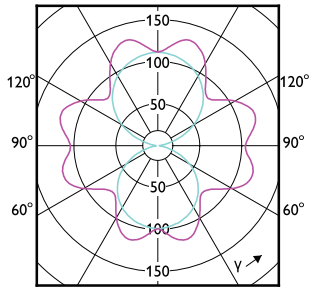

Trueforce Core LED SON-T