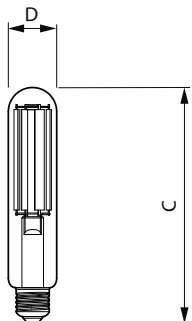

Trueforce Core LED SON-T

Desenho dimensional

Product	D	C
TForce Core LED road 20W 722 E27 MV	38,5 mm	188 mm
TForce Core LED road 26W 727 E27 MV	38,5 mm	188 mm
TForce Core LED road 26W 730 E27 MV	38,5 mm	188 mm

Informações gerais

Vida útil nominal	25.000 h

Caraterísticas técnicas da luz

Índice de Restituição Cromática (IRC)	70
LLMF no final da vida útil nominal (Nom.)	70 %

Funcionamento e caraterísticas elétricas

Frequência de entrada	50 a 60 Hz
Tempo de arranque (Nom.)	0,5 s

Controlos e regulação

Regulável	Não

Características mecânicas e compartimento

Acabamento da lâmpada	Transparente

Aprovação e aplicação

Intervalo de temperatura ambiente	-30 a +45 °C

Informações gerais

Order Code	Full Product Name	Casquilho	Ciclo de comutação
12940600	TForce Core LED road 32W 722 E40 MV	E40	50.000
31629400	TForce Core LED road 26W 730 E27 MV	E27	15.000
31631700	TForce Core LED road 26W 740 E27 MV	E27	15.000
26773200	TForce Core LED road 26W 727 E27 MV	E27	50.000
31625600	TForce Core LED road 17W 730 E27 MV	E27	50.000
31627000	TForce Core LED road 17W 740 E27 MV	E27	50.000
26771800	TForce Core LED road 17W 727 E27 MV	E27	50.000
12934500	TForce Core LED road 26W 727 E27 MV	E27	50.000
12936900	TForce Core LED road 26W 730 E27 MV	E27	50.000
31633100	TForce Core LED road 40W 730 E40 MV	E40	50.000
31635500	TForce Core LED road 40W 740 E40 MV	E40	50.000
26775600	TForce Core LED road 40W 727 E40 MV	E40	50.000
12932100	TForce Core LED road 20W 722 E27 MV	E27	50.000
29743200	TForce Core LED road 45W 727 E40 MV	E40	50.000
29745600	TForce Core LED road 49W 740 E40 MV	E40	50.000
29747000	TForce Core LED road 45W 730 E40 MV	E40	50.000

Caraterísticas técnicas da luz

Order Code	Full Product Name	Ângulo do feixe (Nom.)	Temperatura de cor correlacionada (Nom.)	Código da cor	Fluxo Luminoso
12940600	TForce Core LED road 32W 722 E40 MV	300 °	2200 K	2200	5.200 lm
31629400	TForce Core LED road 26W 730 E27 MV	330 °	3000 K	730	4.200 lm
31631700	TForce Core LED road 26W 740 E27 MV	330 °	4000 K	740	4.500 lm

Order Code	Full Product Name	Ângulo do feixe (Nom.)	Temperatura de cor correlacionada (Nom.)	Código da cor	Fluxo Luminoso
26773200	TForce Core LED road 26W 727 E27 MV	330 °	2700 K	727	4.000 lm
31625600	TForce Core LED road 17W 730 E27 MV	330 °	3000 K	730	2.800 lm
31627000	TForce Core LED road 17W 740 E27 MV	330 °	4000 K	740	3.000 lm