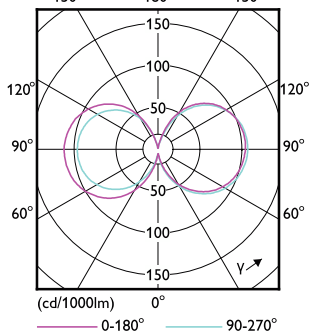

Trueforce Core LED SON-T