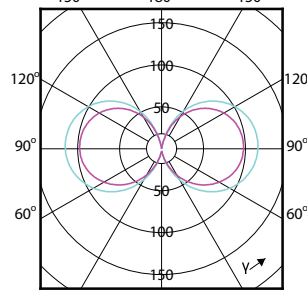

Order Code	Full Product Name	Formato da lâmpada
12936900	TForce Core LED road 26W 730 E27 MV	Tubular
31633100	TForce Core LED road 40W 730 E40 MV	Tubular
31635500	TForce Core LED road 40W 740 E40 MV	Tubular
26775600	TForce Core LED road 40W 727 E40 MV	Tubular
12932100	TForce Core LED road 20W 722 E27 MV	Tubular
29743200	TForce Core LED road 45W 727 E40 MV	Tubular
29745600	TForce Core LED road 49W 740 E40 MV	Tubular
29747000	TForce Core LED road 45W 730 E40 MV	Tubular

Aprovação e aplicação

Order Code	Full Product Name	Consumo de energia kWh/1000 h
12940600	TForce Core LED road 32W 722 E40 MV	32 kWh
31629400	TForce Core LED road 26W 730 E27 MV	26 kWh
31631700	TForce Core LED road 26W 740 E27 MV	26 kWh
26773200	TForce Core LED road 26W 727 E27 MV	26 kWh
31625600	TForce Core LED road 17W 730 E27 MV	17 kWh
31627000	TForce Core LED road 17W 740 E27 MV	17 kWh
26771800	TForce Core LED road 17W 727 E27 MV	17 kWh
12934500	TForce Core LED road 26W 727 E27 MV	26 kWh
12936900	TForce Core LED road 26W 730 E27 MV	26 kWh
31633100	TForce Core LED road 40W 730 E40 MV	40 kWh
31635500	TForce Core LED road 40W 740 E40 MV	40 kWh
26775600	TForce Core LED road 40W 727 E40 MV	40 kWh
12932100	TForce Core LED road 20W 722 E27 MV	20 kWh
29743200	TForce Core LED road 45W 727 E40 MV	45 kWh
29745600	TForce Core LED road 49W 740 E40 MV	49 kWh
29747000	TForce Core LED road 45W 730 E40 MV	45 kWh