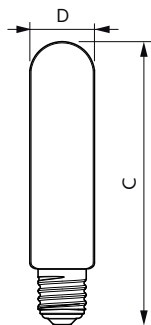

## Desenho dimensional

Product	D	C
TForce Core LED road 45W 727 E40 MV	53,5 mm	232 mm
TForce Core LED road 45W 730 E40 MV	53,5 mm	232 mm
TForce Core LED road 49W 740 E40 MV	53,5 mm	232 mm

## Desenho dimensional

Product	D	C
TForce Core LED road 40W 727 E40 MV	47 mm	229 mm
TForce Core LED road 40W 730 E40 MV	46 mm	225 mm
TForce Core LED road 40W 740 E40 MV	46 mm	225 mm

Product	D	C
TForce Core LED road 32W 722 E40 MV	47 mm	229 mm