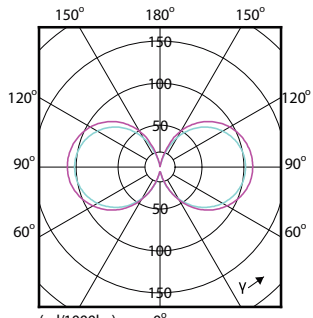

Trueforce Core LED SON-T