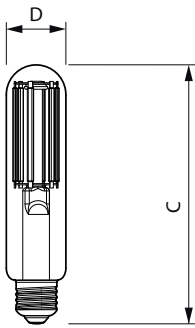

Trueforce Core LED SON-T

Desenho dimensional

Product	D	C
TForce Core LED road 40W 727 E40 MV	47 mm	229 mm
TForce Core LED road 40W 730 E40 MV	46 mm	225 mm
TForce Core LED road 40W 740 E40 MV	46 mm	225 mm

Product	D	C
TForce Core LED road 32W 722 E40 MV	47 mm	229 mm

Product	D	C
TForce Core LED road 17W 727 E27 MV	38,5 mm	168 mm
TForce Core LED road 17W 730 E27 MV	38,5 mm	168 mm
TForce Core LED road 17W 740 E27 MV	38,5 mm	168 mm

Product	D	C
TForce Core LED road 26W 727 E27 MV	38,5 mm	214 mm
TForce Core LED road 26W 730 E27 MV	38,5 mm	213 mm
TForce Core LED road 26W 740 E27 MV	38,5 mm	213 mm