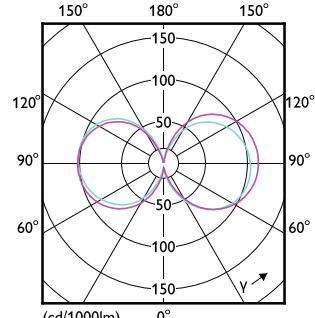

Trueforce Core LED SON-T