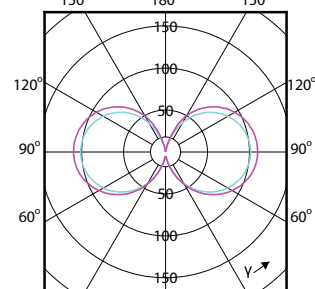

Trueforce Core LED SON-T