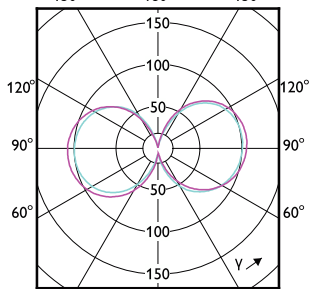

Trueforce Core LED SON-T