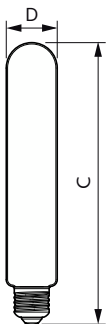

## Desenho dimensional

Product	D	C
TForce Core LED road 45W 727 E40 MV	53,5 mm	232 mm
TForce Core LED road 45W 730 E40 MV	53,5 mm	232 mm
TForce Core LED road 49W 740 E40 MV	53,5 mm	232 mm

## Desenho dimensional

Product	D	C
TForce Core LED road 40W 727 E40 MV	47 mm	229 mm
TForce Core LED road 40W 730 E40 MV	46 mm	225 mm
TForce Core LED road 40W 740 E40 MV	46 mm	225 mm

Product	D	C
TForce Core LED road 32W 722 E40 MV	47 mm	229 mm