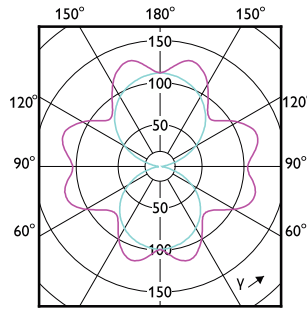

Order Code	Full Product Name	Formato da lâmpada
12936900	TForce Core LED road 26W 730 E27 MV	Tubular
31633100	TForce Core LED road 40W 730 E40 MV	Tubular
31635500	TForce Core LED road 40W 740 E40 MV	Tubular
26775600	TForce Core LED road 40W 727 E40 MV	Tubular
12932100	TForce Core LED road 20W 722 E27 MV	Tubular
29743200	TForce Core LED road 45W 727 E40 MV	Tubular
29745600	TForce Core LED road 49W 740 E40 MV	Tubular
29747000	TForce Core LED road 45W 730 E40 MV	Tubular

Aprovação e aplicação

Order Code	Full Product Name	Consumo de energia kWh/1000 h
12940600	TForce Core LED road 32W 722 E40 MV	32 kWh
31629400	TForce Core LED road 26W 730 E27 MV	26 kWh
31631700	TForce Core LED road 26W 740 E27 MV	26 kWh
26773200	TForce Core LED road 26W 727 E27 MV	26 kWh
31625600	TForce Core LED road 17W 730 E27 MV	17 kWh
31627000	TForce Core LED road 17W 740 E27 MV	17 kWh
26771800	TForce Core LED road 17W 727 E27 MV	17 kWh
12934500	TForce Core LED road 26W 727 E27 MV	26 kWh
12936900	TForce Core LED road 26W 730 E27 MV	26 kWh
31633100	TForce Core LED road 40W 730 E40 MV	40 kWh
31635500	TForce Core LED road 40W 740 E40 MV	40 kWh
26775600	TForce Core LED road 40W 727 E40 MV	40 kWh
12932100	TForce Core LED road 20W 722 E27 MV	20 kWh
29743200	TForce Core LED road 45W 727 E40 MV	45 kWh
29745600	TForce Core LED road 49W 740 E40 MV	49 kWh
29747000	TForce Core LED road 45W 730 E40 MV	45 kWh