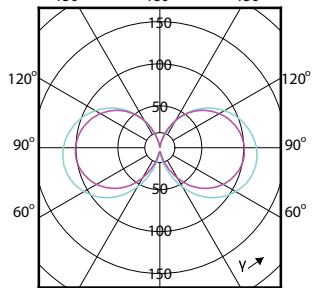

Trueforce Core LED SON-T