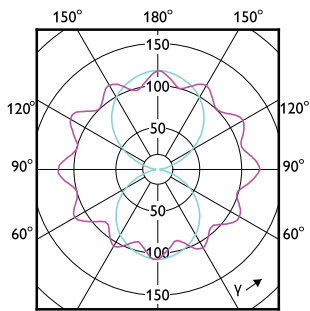

Order Code	Full Product Name	Formato da lâmpada
12936900	TForce Core LED road 26W 730 E27 MV	Tubular
31633100	TForce Core LED road 40W 730 E40 MV	Tubular
31635500	TForce Core LED road 40W 740 E40 MV	Tubular
26775600	TForce Core LED road 40W 727 E40 MV	Tubular
12932100	TForce Core LED road 20W 722 E27 MV	Tubular
29743200	TForce Core LED road 45W 727 E40 MV	Tubular
29745600	TForce Core LED road 49W 740 E40 MV	Tubular
29747000	TForce Core LED road 45W 730 E40 MV	Tubular

Aprovação e aplicação

Order Code	Full Product Name	Consumo de energia kWh/1000 h
12940600	TForce Core LED road 32W 722 E40 MV	32 kWh
31629400	TForce Core LED road 26W 730 E27 MV	26 kWh
31631700	TForce Core LED road 26W 740 E27 MV	26 kWh
26773200	TForce Core LED road 26W 727 E27 MV	26 kWh
31625600	TForce Core LED road 17W 730 E27 MV	17 kWh
31627000	TForce Core LED road 17W 740 E27 MV	17 kWh
26771800	TForce Core LED road 17W 727 E27 MV	17 kWh
12934500	TForce Core LED road 26W 727 E27 MV	26 kWh
12936900	TForce Core LED road 26W 730 E27 MV	26 kWh
31633100	TForce Core LED road 40W 730 E40 MV	40 kWh
31635500	TForce Core LED road 40W 740 E40 MV	40 kWh
26775600	TForce Core LED road 40W 727 E40 MV	40 kWh
12932100	TForce Core LED road 20W 722 E27 MV	20 kWh
29743200	TForce Core LED road 45W 727 E40 MV	45 kWh
29745600	TForce Core LED road 49W 740 E40 MV	49 kWh
29747000	TForce Core LED road 45W 730 E40 MV	45 kWh