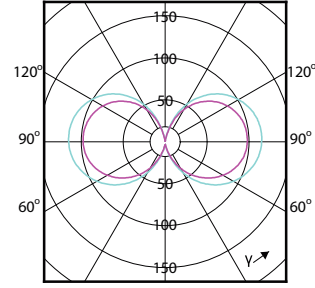

Trueforce Core LED SON-T