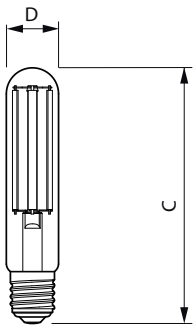

Trueforce Core LED SON-T

Desenho dimensional

Product	D	C
TForce Core LED road 40W 727 E40 MV	47 mm	229 mm
TForce Core LED road 40W 730 E40 MV	46 mm	225 mm
TForce Core LED road 40W 740 E40 MV	46 mm	225 mm

Product	D	C
TForce Core LED road 32W 722 E40 MV	47 mm	229 mm

Product	D	C
TForce Core LED road 17W 727 E27 MV	38,5 mm	168 mm
TForce Core LED road 17W 730 E27 MV	38,5 mm	168 mm
TForce Core LED road 17W 740 E27 MV	38,5 mm	168 mm

Product	D	C
TForce Core LED road 26W 727 E27 MV	38,5 mm	214 mm
TForce Core LED road 26W 730 E27 MV	38,5 mm	213 mm
TForce Core LED road 26W 740 E27 MV	38,5 mm	213 mm