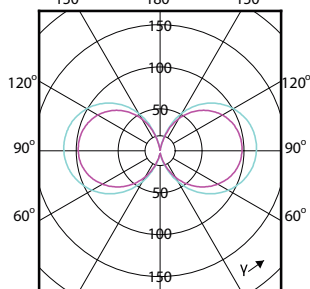

Order Code	Full Product Name	Formato da lâmpada
12936900	TForce Core LED road 26W 730 E27 MV	Tubular
31633100	TForce Core LED road 40W 730 E40 MV	Tubular
31635500	TForce Core LED road 40W 740 E40 MV	Tubular
26775600	TForce Core LED road 40W 727 E40 MV	Tubular
12932100	TForce Core LED road 20W 722 E27 MV	Tubular
29743200	TForce Core LED road 45W 727 E40 MV	Tubular
29745600	TForce Core LED road 49W 740 E40 MV	Tubular
29747000	TForce Core LED road 45W 730 E40 MV	Tubular

Aprovação e aplicação

Order Code	Full Product Name	Consumo de energia kWh/1000 h
12940600	TForce Core LED road 32W 722 E40 MV	32 kWh
31629400	TForce Core LED road 26W 730 E27 MV	26 kWh
31631700	TForce Core LED road 26W 740 E27 MV	26 kWh
26773200	TForce Core LED road 26W 727 E27 MV	26 kWh
31625600	TForce Core LED road 17W 730 E27 MV	17 kWh
31627000	TForce Core LED road 17W 740 E27 MV	17 kWh
26771800	TForce Core LED road 17W 727 E27 MV	17 kWh
12934500	TForce Core LED road 26W 727 E27 MV	26 kWh
12936900	TForce Core LED road 26W 730 E27 MV	26 kWh
31633100	TForce Core LED road 40W 730 E40 MV	40 kWh
31635500	TForce Core LED road 40W 740 E40 MV	40 kWh
26775600	TForce Core LED road 40W 727 E40 MV	40 kWh
12932100	TForce Core LED road 20W 722 E27 MV	20 kWh
29743200	TForce Core LED road 45W 727 E40 MV	45 kWh
29745600	TForce Core LED road 49W 740 E40 MV	49 kWh
29747000	TForce Core LED road 45W 730 E40 MV	45 kWh