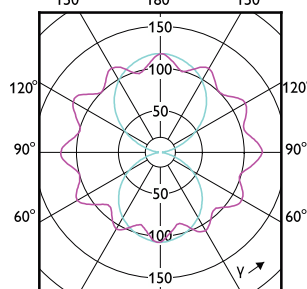

Order Code	Full Product Name	Formato da lâmpada
12936900	TForce Core LED road 26W 730 E27 MV	Tubular
31633100	TForce Core LED road 40W 730 E40 MV	Tubular
31635500	TForce Core LED road 40W 740 E40 MV	Tubular
26775600	TForce Core LED road 40W 727 E40 MV	Tubular
12932100	TForce Core LED road 20W 722 E27 MV	Tubular
29743200	TForce Core LED road 45W 727 E40 MV	Tubular
29745600	TForce Core LED road 49W 740 E40 MV	Tubular
29747000	TForce Core LED road 45W 730 E40 MV	Tubular

Aprovação e aplicação

Order Code	Full Product Name	Consumo de energia kWh/1000 h
12940600	TForce Core LED road 32W 722 E40 MV	32 kWh
31629400	TForce Core LED road 26W 730 E27 MV	26 kWh
31631700	TForce Core LED road 26W 740 E27 MV	26 kWh
26773200	TForce Core LED road 26W 727 E27 MV	26 kWh
31625600	TForce Core LED road 17W 730 E27 MV	17 kWh
31627000	TForce Core LED road 17W 740 E27 MV	17 kWh
26771800	TForce Core LED road 17W 727 E27 MV	17 kWh
12934500	TForce Core LED road 26W 727 E27 MV	26 kWh
12936900	TForce Core LED road 26W 730 E27 MV	26 kWh
31633100	TForce Core LED road 40W 730 E40 MV	40 kWh
31635500	TForce Core LED road 40W 740 E40 MV	40 kWh
26775600	TForce Core LED road 40W 727 E40 MV	40 kWh
12932100	TForce Core LED road 20W 722 E27 MV	20 kWh
29743200	TForce Core LED road 45W 727 E40 MV	45 kWh
29745600	TForce Core LED road 49W 740 E40 MV	49 kWh
29747000	TForce Core LED road 45W 730 E40 MV	45 kWh