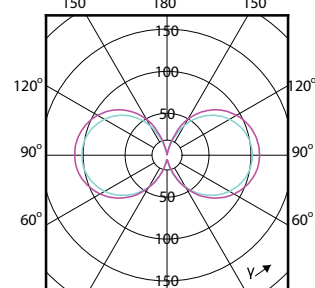

Trueforce Core LED SON-T