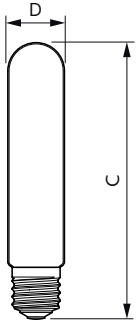

Trueforce Core LED SON-T

Desenho dimensional

Product	D	C
TForce Core LED road 40W 727 E40 MV	47 mm	229 mm
TForce Core LED road 40W 730 E40 MV	46 mm	225 mm
TForce Core LED road 40W 740 E40 MV	46 mm	225 mm

Product	D	C
TForce Core LED road 32W 722 E40 MV	47 mm	229 mm

Product	D	C
TForce Core LED road 17W 727 E27 MV	38,5 mm	168 mm
TForce Core LED road 17W 730 E27 MV	38,5 mm	168 mm
TForce Core LED road 17W 740 E27 MV	38,5 mm	168 mm

Product	D	C
TForce Core LED road 26W 727 E27 MV	38,5 mm	214 mm
TForce Core LED road 26W 730 E27 MV	38,5 mm	213 mm
TForce Core LED road 26W 740 E27 MV	38,5 mm	213 mm