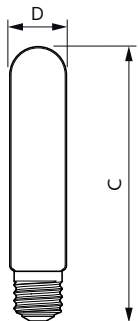

Versions

LED TForce Core road 26W 740 E27 MV

LEDTForce Core road Tshape E40

LEDTForce MAS SONT EU1

Desenho dimensional

Product	D	C
TForce Core LED road 49W 740 E40 MV	53,5 mm	232 mm

CorePro - LED HID SON-T

Desenho dimensional

Product	D	C
TForce Core LED road 40W 727 E40 MV	47 mm	229 mm
TForce Core LED road 40W 730 E40 MV	46 mm	225 mm
TForce Core LED road 40W 740 E40 MV	46 mm	225 mm

Product	D	C
TForce Core LED road 26W 740 E27 MV	38,5 mm	188 mm