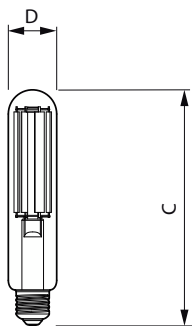

Versions

LED TForce Core road 26W 740 E27 MV

LEDTForce Core road Tshape E40

LEDTForce MAS SONT EU1

Desenho dimensional

Product	D	C
TForce Core LED road 49W 740 E40 MV	53,5 mm	232 mm

CorePro - LED HID SON-T

Desenho dimensional

Product	D	C
TForce Core LED road 40W 727 E40 MV	47 mm	229 mm
TForce Core LED road 40W 730 E40 MV	46 mm	225 mm
TForce Core LED road 40W 740 E40 MV	46 mm	225 mm

Product	D	C
TForce Core LED road 26W 740 E27 MV	38,5 mm	188 mm