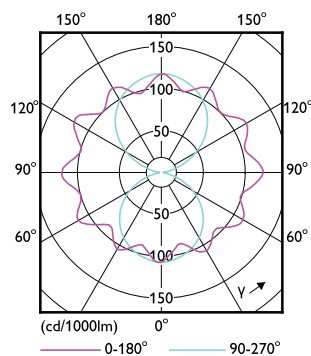

Dados elétricos e de operação

Order Code	Full Product Name	Line Frequency	Consumo de energia
929004341402	TForce Core LED road 26W 740 E27 MV	-	26 W
929002485202	TForce Core LED road 40W 730 E40 MV	50 to 60 Hz	40 W
929002485302	TForce Core LED road 40W 740 E40 MV	50 to 60 Hz	40 W

Order Code	Full Product Name	Line Frequency	Consumo de energia
929003731002	TForce Core LED road 40W 727 E40 MV	-	40 W
929003775702	TForce Core LED road 49W 740 E40 MV	-	49 W

Temperatura

Order Code	Full Product Name	T-máxima na caixa (Nom)
929004341402	TForce Core LED road 26W 740 E27 MV	36,6 °C
929002485202	TForce Core LED road 40W 730 E40 MV	49 °C
929002485302	TForce Core LED road 40W 740 E40 MV	49 °C

Order Code	Full Product Name	T-máxima na caixa (Nom)
929003731002	TForce Core LED road 40W 727 E40 MV	48,7 °C
929003775702	TForce Core LED road 49W 740 E40 MV	45 °C

Aprovação e aplicação

Order Code	Full Product Name	Consumo de energia kWh/1000 h
929004341402	TForce Core LED road 26W 740 E27 MV	26 kWh
929002485202	TForce Core LED road 40W 730 E40 MV	40 kWh
929002485302	TForce Core LED road 40W 740 E40 MV	40 kWh
929003731002	TForce Core LED road 40W 727 E40 MV	40 kWh
929003775702	TForce Core LED road 49W 740 E40 MV	49 kWh