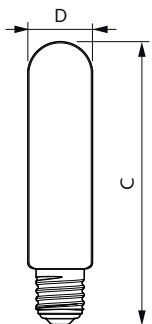

Versions

LED TForce Core road 26W 740 E27 MV

LEDTForce Core road Tshape E40

LEDTForce MAS SONT EU1

Desenho dimensional

Product	D	C
TForce Core LED road 49W 740 E40 MV	53,5 mm	232 mm

CorePro - LED HID SON-T

Desenho dimensional

Product	D	C
TForce Core LED road 40W 727 E40 MV	47 mm	229 mm
TForce Core LED road 40W 730 E40 MV	46 mm	225 mm
TForce Core LED road 40W 740 E40 MV	46 mm	225 mm

Product	D	C
TForce Core LED road 26W 740 E27 MV	38,5 mm	188 mm