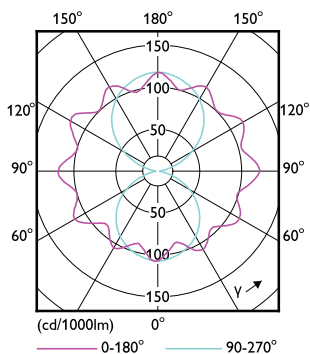

Dados elétricos e de operação

Order Code	Full Product Name	Line Frequency	Consumo de energia
929004341402	TForce Core LED road 26W 740 E27 MV	-	26 W
929002485202	TForce Core LED road 40W 730 E40 MV	50 to 60 Hz	40 W
929002485302	TForce Core LED road 40W 740 E40 MV	50 to 60 Hz	40 W

Order Code	Full Product Name	Line Frequency	Consumo de energia
929003731002	TForce Core LED road 40W 727 E40 MV	-	40 W
929003775702	TForce Core LED road 49W 740 E40 MV	-	49 W

Temperatura

Order Code	Full Product Name	T-máxima na caixa (Nom)
929004341402	TForce Core LED road 26W 740 E27 MV	36,6 °C
929002485202	TForce Core LED road 40W 730 E40 MV	49 °C
929002485302	TForce Core LED road 40W 740 E40 MV	49 °C

Order Code	Full Product Name	T-máxima na caixa (Nom)
929003731002	TForce Core LED road 40W 727 E40 MV	48,7 °C
929003775702	TForce Core LED road 49W 740 E40 MV	45 °C

Aprovação e aplicação

Order Code	Full Product Name	Consumo de energia kWh/1000 h
929004341402	TForce Core LED road 26W 740 E27 MV	26 kWh
929002485202	TForce Core LED road 40W 730 E40 MV	40 kWh
929002485302	TForce Core LED road 40W 740 E40 MV	40 kWh
929003731002	TForce Core LED road 40W 727 E40 MV	40 kWh
929003775702	TForce Core LED road 49W 740 E40 MV	49 kWh