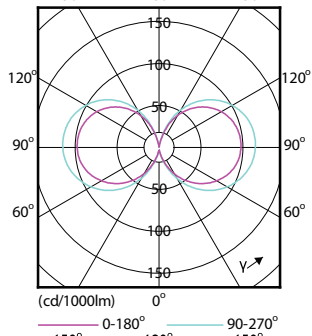

TrueForce Core LED SON-T