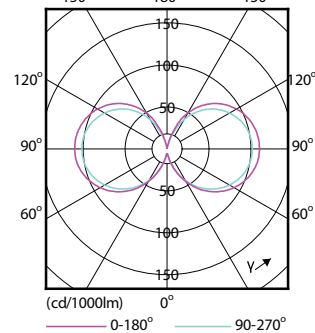

TrueForce Core LED SON-T