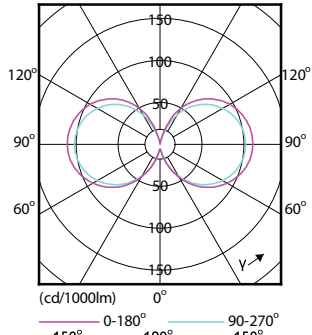

TrueForce Core LED SON-T