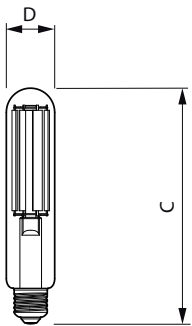

TrueForce Core LED SON-T

Maatschets

Product	D	C
TForce Core LED road 40W 727 E40 MV	47 mm	229 mm
TForce Core LED road 40W 730 E40 MV	46 mm	225 mm
TForce Core LED road 40W 740 E40 MV	46 mm	225 mm

Product	D	C
TForce Core LED road 17W 727 E27 MV	38,5 mm	168 mm
TForce Core LED road 17W 730 E27 MV	38,5 mm	168 mm
TForce Core LED road 17W 740 E27 MV	38,5 mm	168 mm

Product	D	C
TForce Core LED road 26W 727 E27 MV	38,5 mm	188 mm
TForce Core LED road 26W 730 E27 MV	38,5 mm	188 mm
TForce Core LED road 26W 740 E27 MV	38,5 mm	188 mm