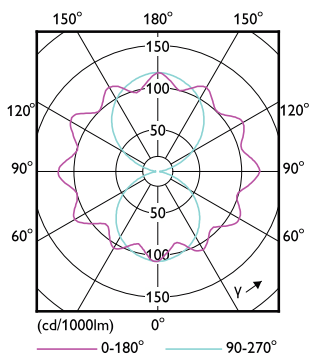

Temperatura

Order Code	Full Product Name	Temp. massima involucro (Nom)
31625600	TForce Core LED road 17W 730 E27 MV	36,8 °C
31627000	TForce Core LED road 17W 740 E27 MV	36,8 °C
26771800	TForce Core LED road 17W 727 E27 MV	36,8 °C
12934500	TForce Core LED road 26W 727 E27 MV	36,6 °C
12936900	TForce Core LED road 26W 730 E27 MV	36,6 °C
12938300	TForce Core LED road 26W 740 E27 MV	36,6 °C

Order Code	Full Product Name	Temp. massima involucro (Nom)
31633100	TForce Core LED road 40W 730 E40 MV	49 °C
31635500	TForce Core LED road 40W 740 E40 MV	49 °C
26775600	TForce Core LED road 40W 727 E40 MV	48,7 °C
29743200	TForce Core LED road 45W 727 E40 MV	41 °C
29745600	TForce Core LED road 49W 740 E40 MV	45 °C
29747000	TForce Core LED road 45W 730 E40 MV	41 °C

Approvazione e applicazione

Order Code	Full Product Name	Consumo energetico kWh/1000 h
31625600	TForce Core LED road 17W 730 E27 MV	17 kWh
31627000	TForce Core LED road 17W 740 E27 MV	17 kWh
26771800	TForce Core LED road 17W 727 E27 MV	17 kWh
12934500	TForce Core LED road 26W 727 E27 MV	26 kWh
12936900	TForce Core LED road 26W 730 E27 MV	26 kWh
12938300	TForce Core LED road 26W 740 E27 MV	26 kWh
31633100	TForce Core LED road 40W 730 E40 MV	40 kWh
31635500	TForce Core LED road 40W 740 E40 MV	40 kWh
26775600	TForce Core LED road 40W 727 E40 MV	40 kWh
29743200	TForce Core LED road 45W 727 E40 MV	45 kWh
29745600	TForce Core LED road 49W 740 E40 MV	49 kWh
29747000	TForce Core LED road 45W 730 E40 MV	45 kWh