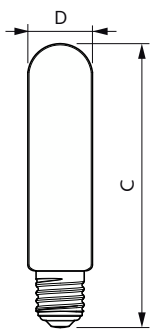

Versions

LED TForce Core road 26W E27 MV

LED TForce Core road 26W 740 E27 MV

Disegno tecnico

Product	D	C
TForce Core LED road 45W 727 E40 MV	53,5 mm	232 mm
TForce Core LED road 45W 730 E40 MV	53,5 mm	232 mm
TForce Core LED road 49W 740 E40 MV	53,5 mm	232 mm