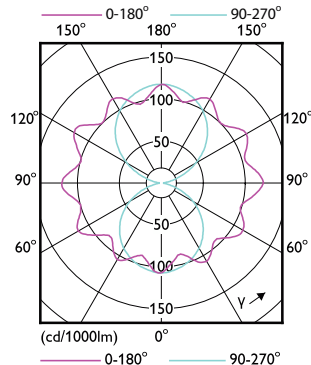

Temperatura

Order Code	Full Product Name	Temp. massima involucro (Nom)
31625600	TForce Core LED road 17W 730 E27 MV	36,8 °C
31627000	TForce Core LED road 17W 740 E27 MV	36,8 °C
26771800	TForce Core LED road 17W 727 E27 MV	36,8 °C
12934500	TForce Core LED road 26W 727 E27 MV	36,6 °C
12936900	TForce Core LED road 26W 730 E27 MV	36,6 °C
12938300	TForce Core LED road 26W 740 E27 MV	36,6 °C

Order Code	Full Product Name	Temp. massima involucro (Nom)
31633100	TForce Core LED road 40W 730 E40 MV	49 °C
31635500	TForce Core LED road 40W 740 E40 MV	49 °C
26775600	TForce Core LED road 40W 727 E40 MV	48,7 °C
29743200	TForce Core LED road 45W 727 E40 MV	41 °C
29745600	TForce Core LED road 49W 740 E40 MV	45 °C
29747000	TForce Core LED road 45W 730 E40 MV	41 °C

Approvazione e applicazione

Order Code	Full Product Name	Consumo energetico kWh/1000 h
31625600	TForce Core LED road 17W 730 E27 MV	17 kWh
31627000	TForce Core LED road 17W 740 E27 MV	17 kWh
26771800	TForce Core LED road 17W 727 E27 MV	17 kWh
12934500	TForce Core LED road 26W 727 E27 MV	26 kWh
12936900	TForce Core LED road 26W 730 E27 MV	26 kWh
12938300	TForce Core LED road 26W 740 E27 MV	26 kWh
31633100	TForce Core LED road 40W 730 E40 MV	40 kWh
31635500	TForce Core LED road 40W 740 E40 MV	40 kWh
26775600	TForce Core LED road 40W 727 E40 MV	40 kWh
29743200	TForce Core LED road 45W 727 E40 MV	45 kWh
29745600	TForce Core LED road 49W 740 E40 MV	49 kWh
29747000	TForce Core LED road 45W 730 E40 MV	45 kWh