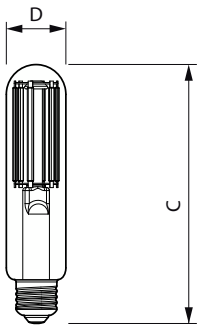

Versions

LED TForce Core road 26W E27 MV

LED TForce Core road 26W 740 E27 MV

Disegno tecnico

Product	D	C
TForce Core LED road 45W 727 E40 MV	53,5 mm	232 mm
TForce Core LED road 45W 730 E40 MV	53,5 mm	232 mm
TForce Core LED road 49W 740 E40 MV	53,5 mm	232 mm

Trueforce Core LED SON-T

Disegno tecnico

Product	D	C
TForce Core LED road 40W 727 E40 MV	47 mm	229 mm
TForce Core LED road 40W 730 E40 MV	46 mm	225 mm
TForce Core LED road 40W 740 E40 MV	46 mm	225 mm

Product	D	C
TForce Core LED road 17W 727 E27 MV	38,5 mm	168 mm
TForce Core LED road 17W 730 E27 MV	38,5 mm	168 mm
TForce Core LED road 17W 740 E27 MV	38,5 mm	168 mm