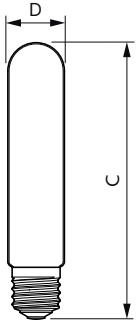

Trueforce Core LED SON-T

Disegno tecnico

Product	D	C
TForce Core LED road 40W 727 E40 MV	47 mm	229 mm
TForce Core LED road 40W 730 E40 MV	46 mm	225 mm
TForce Core LED road 40W 740 E40 MV	46 mm	225 mm

Product	D	C
TForce Core LED road 17W 727 E27 MV	38,5 mm	168 mm
TForce Core LED road 17W 730 E27 MV	38,5 mm	168 mm
TForce Core LED road 17W 740 E27 MV	38,5 mm	168 mm

Product	D	C
TForce Core LED road 26W 727 E27 MV	38,5 mm	188 mm
TForce Core LED road 26W 730 E27 MV	38,5 mm	188 mm
TForce Core LED road 26W 740 E27 MV	38,5 mm	188 mm