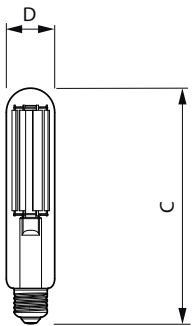

Trueforce Core LED SON-T

Disegno tecnico

Product	D	C
TForce Core LED road 40W 727 E40 MV	47 mm	229 mm
TForce Core LED road 40W 730 E40 MV	46 mm	225 mm
TForce Core LED road 40W 740 E40 MV	46 mm	225 mm

Product	D	C
TForce Core LED road 17W 727 E27 MV	38,5 mm	168 mm
TForce Core LED road 17W 730 E27 MV	38,5 mm	168 mm
TForce Core LED road 17W 740 E27 MV	38,5 mm	168 mm

Product	D	C
TForce Core LED road 26W 727 E27 MV	38,5 mm	188 mm
TForce Core LED road 26W 730 E27 MV	38,5 mm	188 mm
TForce Core LED road 26W 740 E27 MV	38,5 mm	188 mm