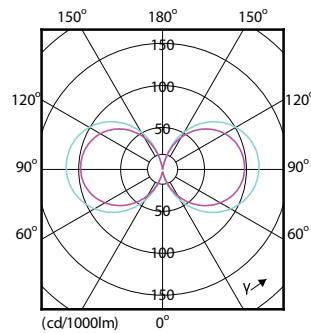

Temperatura

Order Code	Full Product Name	Temp. massima involucro (Nom)
31625600	TForce Core LED road 17W 730 E27 MV	36,8 °C
31627000	TForce Core LED road 17W 740 E27 MV	36,8 °C
26771800	TForce Core LED road 17W 727 E27 MV	36,8 °C
12934500	TForce Core LED road 26W 727 E27 MV	36,6 °C
12936900	TForce Core LED road 26W 730 E27 MV	36,6 °C
12938300	TForce Core LED road 26W 740 E27 MV	36,6 °C

Order Code	Full Product Name	Temp. massima involucro (Nom)
31633100	TForce Core LED road 40W 730 E40 MV	49 °C
31635500	TForce Core LED road 40W 740 E40 MV	49 °C
26775600	TForce Core LED road 40W 727 E40 MV	48,7 °C
29743200	TForce Core LED road 45W 727 E40 MV	41 °C
29745600	TForce Core LED road 49W 740 E40 MV	45 °C
29747000	TForce Core LED road 45W 730 E40 MV	41 °C

Approvazione e applicazione

Order Code	Full Product Name	Consumo energetico kWh/1000 h
31625600	TForce Core LED road 17W 730 E27 MV	17 kWh
31627000	TForce Core LED road 17W 740 E27 MV	17 kWh
26771800	TForce Core LED road 17W 727 E27 MV	17 kWh
12934500	TForce Core LED road 26W 727 E27 MV	26 kWh
12936900	TForce Core LED road 26W 730 E27 MV	26 kWh
12938300	TForce Core LED road 26W 740 E27 MV	26 kWh
31633100	TForce Core LED road 40W 730 E40 MV	40 kWh
31635500	TForce Core LED road 40W 740 E40 MV	40 kWh
26775600	TForce Core LED road 40W 727 E40 MV	40 kWh
29743200	TForce Core LED road 45W 727 E40 MV	45 kWh
29745600	TForce Core LED road 49W 740 E40 MV	49 kWh
29747000	TForce Core LED road 45W 730 E40 MV	45 kWh