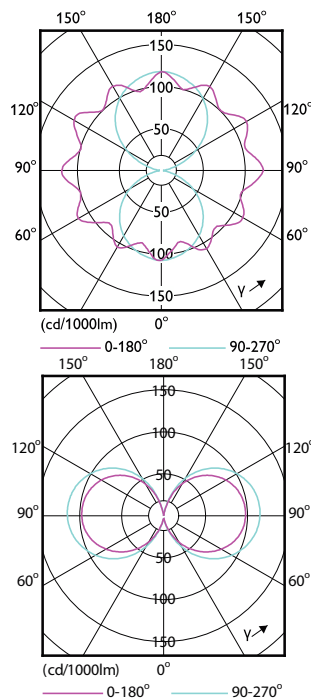

Order Code	Full Product Name	Température maximale du produit (nom.)
31633100	TForce Core LED road 40W 730 E40 MV	49 °C
31635500	TForce Core LED road 40W 740 E40 MV	49 °C
26775600	TForce Core LED road 40W 727 E40 MV	48,7 °C
12932100	TForce Core LED road 20W 722 E27 MV	33,2 °C
29743200	TForce Core LED road 45W 727 E40 MV	41 °C
29745600	TForce Core LED road 49W 740 E40 MV	45 °C
29747000	TForce Core LED road 45W 730 E40 MV	41 °C

Approbation et application

Order Code	Full Product Name	Consommation d'énergie kWh/1 000 h
12940600	TForce Core LED road 32W 722 E40 MV	32 kWh
31625600	TForce Core LED road 17W 730 E27 MV	17 kWh
31627000	TForce Core LED road 17W 740 E27 MV	17 kWh
26771800	TForce Core LED road 17W 727 E27 MV	17 kWh
12934500	TForce Core LED road 26W 727 E27 MV	26 kWh
12936900	TForce Core LED road 26W 730 E27 MV	26 kWh
12938300	TForce Core LED road 26W 740 E27 MV	26 kWh
31633100	TForce Core LED road 40W 730 E40 MV	40 kWh
31635500	TForce Core LED road 40W 740 E40 MV	40 kWh
26775600	TForce Core LED road 40W 727 E40 MV	40 kWh
12932100	TForce Core LED road 20W 722 E27 MV	20 kWh
29743200	TForce Core LED road 45W 727 E40 MV	45 kWh
29745600	TForce Core LED road 49W 740 E40 MV	49 kWh
29747000	TForce Core LED road 45W 730 E40 MV	45 kWh