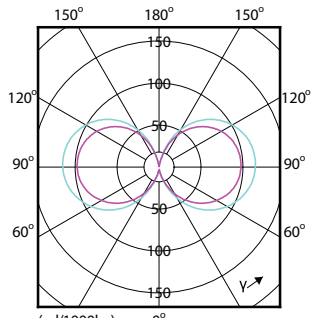

Trueforce Core LED SON-T

(cd/1000lm) 0°
150° 0-180° 180° 90-270° 150°