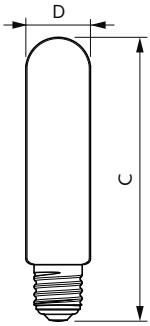

Versions

LED TForce Core road Tshape E27 1

LED TForce Core LED road 17W E27 MV

LED TForce Core road 26W E27 MV

LED TForce Core road 26W 740 E27 MV

LED TForce MAS SONT EU1

CorePro - LED HID SON-T

Dimensional drawing

Product	D	C
TForce Core LED road 45W 727 E40 MV	53.5 mm	232 mm
TForce Core LED road 45W 730 E40 MV	53.5 mm	232 mm
TForce Core LED road 49W 740 E40 MV	53.5 mm	232 mm

Product	D	C
TForce Core LED road 40W 727 E40 MV	47 mm	229 mm
TForce Core LED road 40W 730 E40 MV	46 mm	225 mm
TForce Core LED road 40W 740 E40 MV	46 mm	225 mm