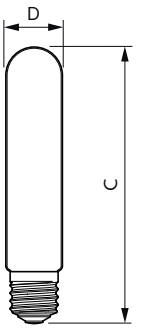

Versions

LED TForce Core road Tshape E27 1

LED TForce Core LED road 17W E27 MV

LED TForce Core road 26W E27 MV

LED TForce Core road 26W 740 E27 MV

LED TForce MAS SONT EU1

CorePro - LED HID SON-T

Dimensional drawing

Product	D	C
TForce Core LED road 45W 727 E40 MV	53.5 mm	232 mm
TForce Core LED road 45W 730 E40 MV	53.5 mm	232 mm
TForce Core LED road 49W 740 E40 MV	53.5 mm	232 mm

Product	D	C
TForce Core LED road 40W 727 E40 MV	47 mm	229 mm
TForce Core LED road 40W 730 E40 MV	46 mm	225 mm
TForce Core LED road 40W 740 E40 MV	46 mm	225 mm