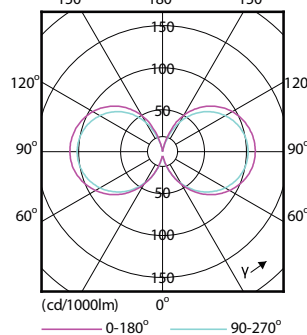

Order Code	Full Product Name	Bulb Shape
12938300	TForce Core LED road 26W 740 E27 MV	Tubular
31633100	TForce Core LED road 40W 730 E40 MV	Tubular
31635500	TForce Core LED road 40W 740 E40 MV	Tubular
26775600	TForce Core LED road 40W 727 E40 MV	Tubular
29743200	TForce Core LED road 45W 727 E40 MV	Tubular
29745600	TForce Core LED road 49W 740 E40 MV	Tubular
29747000	TForce Core LED road 45W 730 E40 MV	Tubular

Approval and Application

Order Code	Full Product Name	Energy Consumption kWh/1000 h
31629400	TForce Core LED road 26W 730 E27 MV	26 kWh
31631700	TForce Core LED road 26W 740 E27 MV	26 kWh
26773200	TForce Core LED road 26W 727 E27 MV	26 kWh
31625600	TForce Core LED road 17W 730 E27 MV	17 kWh
31627000	TForce Core LED road 17W 740 E27 MV	17 kWh
26771800	TForce Core LED road 17W 727 E27 MV	17 kWh
12934500	TForce Core LED road 26W 727 E27 MV	26 kWh
12936900	TForce Core LED road 26W 730 E27 MV	26 kWh
12938300	TForce Core LED road 26W 740 E27 MV	26 kWh
31633100	TForce Core LED road 40W 730 E40 MV	40 kWh
31635500	TForce Core LED road 40W 740 E40 MV	40 kWh
26775600	TForce Core LED road 40W 727 E40 MV	40 kWh
29743200	TForce Core LED road 45W 727 E40 MV	45 kWh
29745600	TForce Core LED road 49W 740 E40 MV	49 kWh
29747000	TForce Core LED road 45W 730 E40 MV	45 kWh