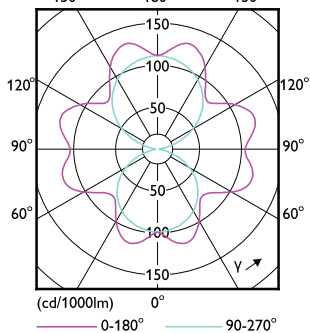

Order Code	Full Product Name	Bulb Shape
12938300	TForce Core LED road 26W 740 E27 MV	Tubular
31633100	TForce Core LED road 40W 730 E40 MV	Tubular
31635500	TForce Core LED road 40W 740 E40 MV	Tubular
26775600	TForce Core LED road 40W 727 E40 MV	Tubular
29743200	TForce Core LED road 45W 727 E40 MV	Tubular
29745600	TForce Core LED road 49W 740 E40 MV	Tubular
29747000	TForce Core LED road 45W 730 E40 MV	Tubular

Approval and Application

Order Code	Full Product Name	Energy Consumption kWh/1000 h
31629400	TForce Core LED road 26W 730 E27 MV	26 kWh
31631700	TForce Core LED road 26W 740 E27 MV	26 kWh
26773200	TForce Core LED road 26W 727 E27 MV	26 kWh
31625600	TForce Core LED road 17W 730 E27 MV	17 kWh
31627000	TForce Core LED road 17W 740 E27 MV	17 kWh
26771800	TForce Core LED road 17W 727 E27 MV	17 kWh
12934500	TForce Core LED road 26W 727 E27 MV	26 kWh
12936900	TForce Core LED road 26W 730 E27 MV	26 kWh
12938300	TForce Core LED road 26W 740 E27 MV	26 kWh
31633100	TForce Core LED road 40W 730 E40 MV	40 kWh
31635500	TForce Core LED road 40W 740 E40 MV	40 kWh
26775600	TForce Core LED road 40W 727 E40 MV	40 kWh
29743200	TForce Core LED road 45W 727 E40 MV	45 kWh
29745600	TForce Core LED road 49W 740 E40 MV	49 kWh
29747000	TForce Core LED road 45W 730 E40 MV	45 kWh