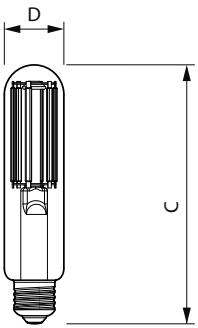

Versions

LED TForce Core road Tshape E27 1

LED TForce Core LED road 17W E27 MV

LED TForce Core road 26W E27 MV

LED TForce Core road 26W 740 E27 MV

LED TForce MAS SONT EU1

CorePro - LED HID SON-T

Dimensional drawing

Product	D	C
TForce Core LED road 45W 727 E40 MV	53.5 mm	232 mm
TForce Core LED road 45W 730 E40 MV	53.5 mm	232 mm
TForce Core LED road 49W 740 E40 MV	53.5 mm	232 mm

Product	D	C
TForce Core LED road 40W 727 E40 MV	47 mm	229 mm
TForce Core LED road 40W 730 E40 MV	46 mm	225 mm
TForce Core LED road 40W 740 E40 MV	46 mm	225 mm