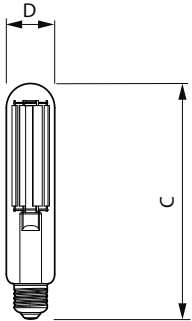

CorePro - LED HID SON-T

Dimensional drawing

Product	D	C
TForce Core LED road 26W 727 E27 MV	38.5 mm	188 mm
TForce Core LED road 26W 730 E27 MV	38.5 mm	188 mm
TForce Core LED road 26W 740 E27 MV	38.5 mm	188 mm

General Information

Nominal lifetime	25,000 hour(s)

Light Technical

Color rendering index (CRI)	70
LLMF At End Of Nominal Lifetime (Nom)	70 %

Operating and Electrical

Input Frequency	50 to 60 Hz
Starting Time (Nom)	0.5 s

Controls and Dimming

Dimmable	No

Mechanical and Housing

Bulb Finish	Clear

Approval and Application

Ambient temperature range	-30 to +45 °C

General Information

Order Code	Full Product Name	Cap-Base	Switching Cycle
31629400	TForce Core LED road 26W 730 E27 MV	E27	15,000
31631700	TForce Core LED road 26W 740 E27 MV	E27	15,000
26773200	TForce Core LED road 26W 727 E27 MV	E27	50,000
31625600	TForce Core LED road 17W 730 E27 MV	E27	50,000
31627000	TForce Core LED road 17W 740 E27 MV	E27	50,000
26771800	TForce Core LED road 17W 727 E27 MV	E27	50,000
12934500	TForce Core LED road 26W 727 E27 MV	E27	50,000
12936900	TForce Core LED road 26W 730 E27 MV	E27	50,000
12938300	TForce Core LED road 26W 740 E27 MV	E27	50,000
31633100	TForce Core LED road 40W 730 E40 MV	E40	50,000
31635500	TForce Core LED road 40W 740 E40 MV	E40	50,000
26775600	TForce Core LED road 40W 727 E40 MV	E40	50,000
29743200	TForce Core LED road 45W 727 E40 MV	E40	50,000
29745600	TForce Core LED road 49W 740 E40 MV	E40	50,000
29747000	TForce Core LED road 45W 730 E40 MV	E40	50,000

Light Technical

Order Code	Full Product Name	Beam Angle (Nom)	Correlated Color		
			Temperature (Nom)	Color Code	Luminous Flux
31629400	TForce Core LED road 26W 730 E27 MV	330 degree(s)	3000 K	730	4,200 lm
31631700	TForce Core LED road 26W 740 E27 MV	330 degree(s)	4000 K	740	4,500 lm
26773200	TForce Core LED road 26W 727 E27 MV	330 degree(s)	2700 K	727	4,000 lm

Order Code	Full Product Name	Beam Angle (Nom)	Correlated Color		
			Temperature (Nom)	Color Code	Luminous Flux
31625600	TForce Core LED road 17W 730 E27 MV	330 degree(s)	3000 K	730	2,800 lm
31627000	TForce Core LED road 17W 740 E27 MV	330 degree(s)	4000 K	740	3,000 lm
26771800	TForce Core LED road 17W 727 E27 MV	330 degree(s)	2700 K	727	2,700 lm