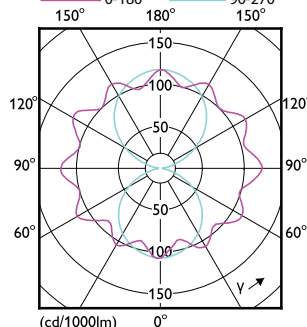

Order Code	Full Product Name	Bulb Shape
12938300	TForce Core LED road 26W 740 E27 MV	Tubular
31633100	TForce Core LED road 40W 730 E40 MV	Tubular
31635500	TForce Core LED road 40W 740 E40 MV	Tubular
26775600	TForce Core LED road 40W 727 E40 MV	Tubular
29743200	TForce Core LED road 45W 727 E40 MV	Tubular
29745600	TForce Core LED road 49W 740 E40 MV	Tubular
29747000	TForce Core LED road 45W 730 E40 MV	Tubular

Approval and Application

Order Code	Full Product Name	Energy Consumption kWh/1000 h
31629400	TForce Core LED road 26W 730 E27 MV	26 kWh
31631700	TForce Core LED road 26W 740 E27 MV	26 kWh
26773200	TForce Core LED road 26W 727 E27 MV	26 kWh
31625600	TForce Core LED road 17W 730 E27 MV	17 kWh
31627000	TForce Core LED road 17W 740 E27 MV	17 kWh
26771800	TForce Core LED road 17W 727 E27 MV	17 kWh
12934500	TForce Core LED road 26W 727 E27 MV	26 kWh
12936900	TForce Core LED road 26W 730 E27 MV	26 kWh
12938300	TForce Core LED road 26W 740 E27 MV	26 kWh
31633100	TForce Core LED road 40W 730 E40 MV	40 kWh
31635500	TForce Core LED road 40W 740 E40 MV	40 kWh
26775600	TForce Core LED road 40W 727 E40 MV	40 kWh
29743200	TForce Core LED road 45W 727 E40 MV	45 kWh
29745600	TForce Core LED road 49W 740 E40 MV	49 kWh
29747000	TForce Core LED road 45W 730 E40 MV	45 kWh