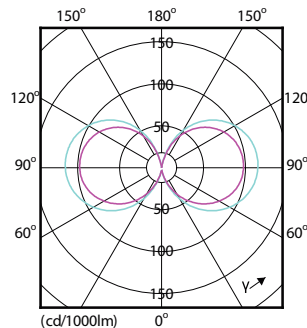

Order Code	Full Product Name	Bulb Shape
12938300	TForce Core LED road 26W 740 E27 MV	Tubular
31633100	TForce Core LED road 40W 730 E40 MV	Tubular
31635500	TForce Core LED road 40W 740 E40 MV	Tubular
26775600	TForce Core LED road 40W 727 E40 MV	Tubular
29743200	TForce Core LED road 45W 727 E40 MV	Tubular
29745600	TForce Core LED road 49W 740 E40 MV	Tubular
29747000	TForce Core LED road 45W 730 E40 MV	Tubular

Approval and Application

Order Code	Full Product Name	Energy Consumption kWh/1000 h
31629400	TForce Core LED road 26W 730 E27 MV	26 kWh
31631700	TForce Core LED road 26W 740 E27 MV	26 kWh
26773200	TForce Core LED road 26W 727 E27 MV	26 kWh
31625600	TForce Core LED road 17W 730 E27 MV	17 kWh
31627000	TForce Core LED road 17W 740 E27 MV	17 kWh
26771800	TForce Core LED road 17W 727 E27 MV	17 kWh
12934500	TForce Core LED road 26W 727 E27 MV	26 kWh
12936900	TForce Core LED road 26W 730 E27 MV	26 kWh
12938300	TForce Core LED road 26W 740 E27 MV	26 kWh
31633100	TForce Core LED road 40W 730 E40 MV	40 kWh
31635500	TForce Core LED road 40W 740 E40 MV	40 kWh
26775600	TForce Core LED road 40W 727 E40 MV	40 kWh
29743200	TForce Core LED road 45W 727 E40 MV	45 kWh
29745600	TForce Core LED road 49W 740 E40 MV	49 kWh
29747000	TForce Core LED road 45W 730 E40 MV	45 kWh