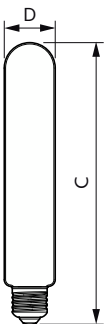

Product	D	C
TForce Core LED road 26W 727 E27 MV	38.5 mm	214 mm
TForce Core LED road 26W 730 E27 MV	38.5 mm	213 mm
TForce Core LED road 26W 740 E27 MV	38.5 mm	213 mm