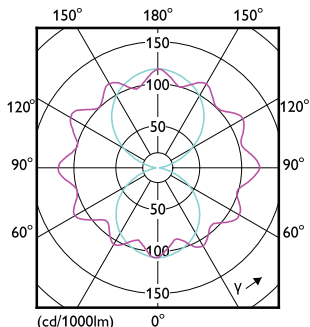

Order Code	Full Product Name	Bulb Shape
12938300	TForce Core LED road 26W 740 E27 MV	Tubular
31633100	TForce Core LED road 40W 730 E40 MV	Tubular
31635500	TForce Core LED road 40W 740 E40 MV	Tubular
26775600	TForce Core LED road 40W 727 E40 MV	Tubular
29743200	TForce Core LED road 45W 727 E40 MV	Tubular
29745600	TForce Core LED road 49W 740 E40 MV	Tubular
29747000	TForce Core LED road 45W 730 E40 MV	Tubular

Approval and Application

Order Code	Full Product Name	Energy Consumption kWh/1000 h
31629400	TForce Core LED road 26W 730 E27 MV	26 kWh
31631700	TForce Core LED road 26W 740 E27 MV	26 kWh
26773200	TForce Core LED road 26W 727 E27 MV	26 kWh
31625600	TForce Core LED road 17W 730 E27 MV	17 kWh
31627000	TForce Core LED road 17W 740 E27 MV	17 kWh
26771800	TForce Core LED road 17W 727 E27 MV	17 kWh
12934500	TForce Core LED road 26W 727 E27 MV	26 kWh
12936900	TForce Core LED road 26W 730 E27 MV	26 kWh
12938300	TForce Core LED road 26W 740 E27 MV	26 kWh
31633100	TForce Core LED road 40W 730 E40 MV	40 kWh
31635500	TForce Core LED road 40W 740 E40 MV	40 kWh
26775600	TForce Core LED road 40W 727 E40 MV	40 kWh
29743200	TForce Core LED road 45W 727 E40 MV	45 kWh
29745600	TForce Core LED road 49W 740 E40 MV	49 kWh
29747000	TForce Core LED road 45W 730 E40 MV	45 kWh