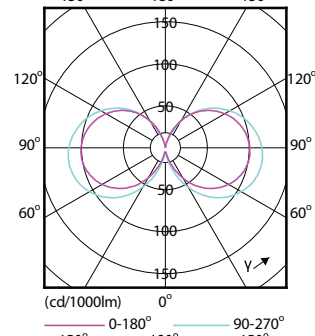

CorePro - LED HID SON-T