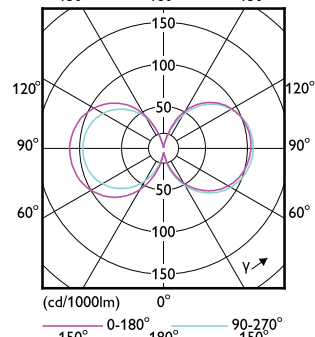

CorePro - LED HID SON-T