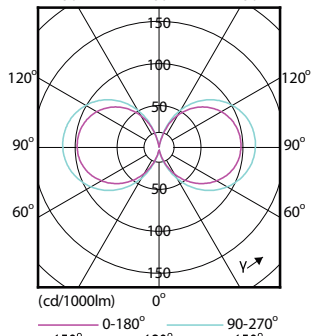

CorePro - LED HID SON-T