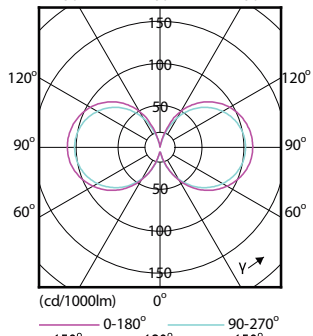

CorePro - LED HID SON-T