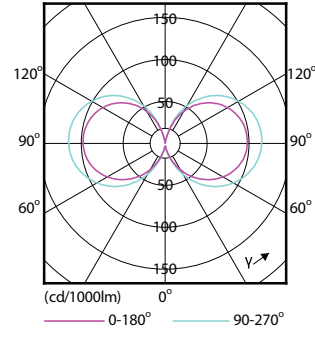

CorePro - LED HID SON-T