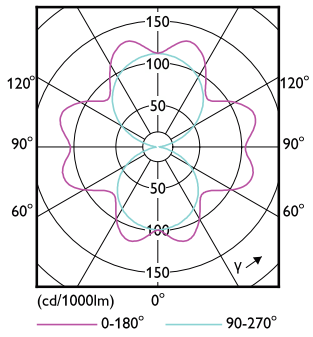

CorePro - LED HID SON-T