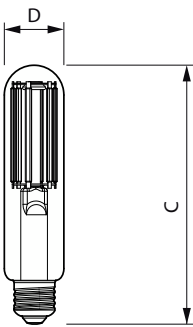

Product	D	C
TForce Core LED road 17W 727 E27 MV	38.5 mm	168 mm
TForce Core LED road 17W 730 E27 MV	38.5 mm	168 mm
TForce Core LED road 17W 740 E27 MV	38.5 mm	168 mm