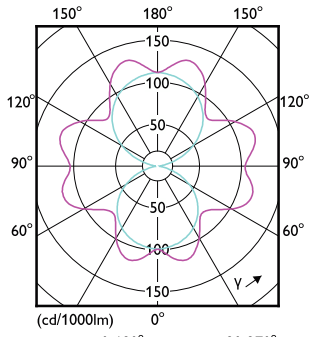

CorePro - LED HID SON-T