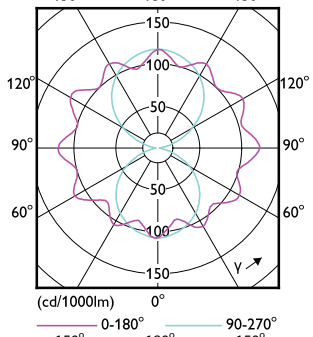

CorePro - LED HID SON-T