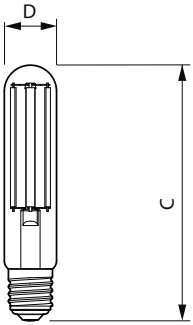

## Dimensional drawing

Product	D	C
TForce Core LED road 45W 727 E40 MV	53.5 mm	232 mm
TForce Core LED road 45W 730 E40 MV	53.5 mm	232 mm
TForce Core LED road 49W 740 E40 MV	53.5 mm	232 mm

Product	D	C
TForce Core LED road 40W 727 E40 MV	47 mm	229 mm
TForce Core LED road 40W 730 E40 MV	46 mm	225 mm
TForce Core LED road 40W 740 E40 MV	46 mm	225 mm