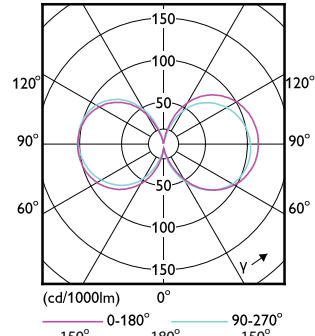

CorePro - LED HID SON-T