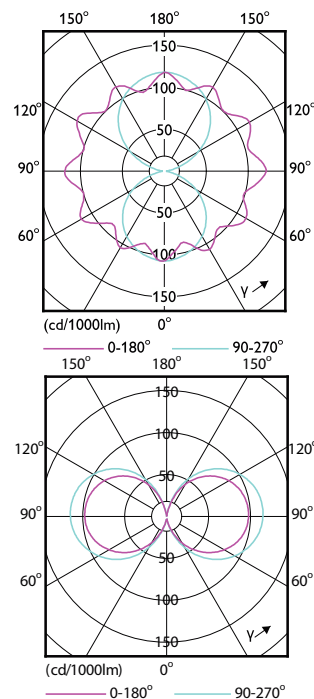

Approval and Application

Order Code	Full Product Name	Energy Consumption kWh/ 1000 h
929004341502	TForce Core LED road 32W 722 E40 MV	32 kWh
929002485002	TForce Core LED road 26W 730 E27 MV	26 kWh
929002485102	TForce Core LED road 26W 740 E27 MV	26 kWh
929003730902	TForce Core LED road 26W 727 E27 MV	26 kWh
929002484802	TForce Core LED road 17W 730 E27 MV	17 kWh
929002484902	TForce Core LED road 17W 740 E27 MV	17 kWh
929003730802	TForce Core LED road 17W 727 E27 MV	17 kWh
929004341202	TForce Core LED road 26W 727 E27 MV	26 kWh
929004341302	TForce Core LED road 26W 730 E27 MV	26 kWh
929004341402	TForce Core LED road 26W 740 E27 MV	26 kWh
929002485202	TForce Core LED road 40W 730 E40 MV	40 kWh
929002485302	TForce Core LED road 40W 740 E40 MV	40 kWh
929003731002	TForce Core LED road 40W 727 E40 MV	40 kWh
929004341102	TForce Core LED road 20W 722 E27 MV	20 kWh
929003775602	TForce Core LED road 45W 727 E40 MV	45 kWh
929003775702	TForce Core LED road 49W 740 E40 MV	49 kWh
929003778802	TForce Core LED road 45W 730 E40 MV	45 kWh