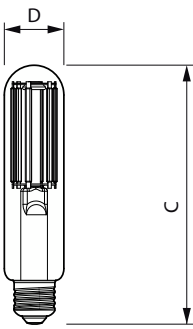

## Warnings and Safety

- Please refer to the installation guide or consult a Philips Lighting representative for the wiring diagram and instructions.

## Dimensional drawing

Product	D	C
TForce Core LED road 45W 727 E40 MV	53.5 mm	232 mm
TForce Core LED road 45W 730 E40 MV	53.5 mm	232 mm
TForce Core LED road 49W 740 E40 MV	53.5 mm	232 mm

Product	D	C
TForce Core LED road 40W 727 E40 MV	47 mm	229 mm
TForce Core LED road 40W 730 E40 MV	46 mm	225 mm
TForce Core LED road 40W 740 E40 MV	46 mm	225 mm