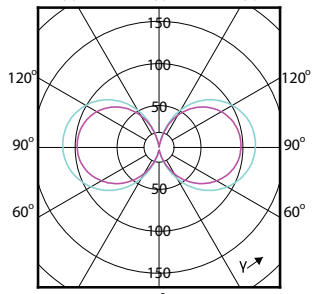

CorePro - LED HID SON-T