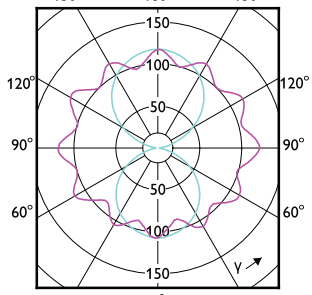

CorePro - LED HID SON-T