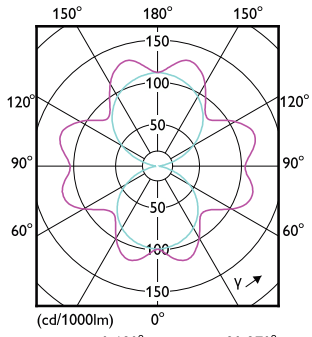

CorePro - LED HID SON-T