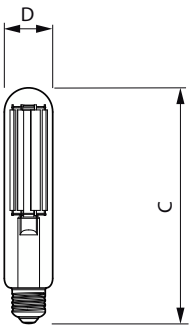

CorePro - LED HID SON-T

Dimensional drawing

Product	D	C
TForce Core LED road 26W 727 E27 MV	38.5 mm	214 mm
TForce Core LED road 26W 730 E27 MV	38.5 mm	213 mm
TForce Core LED road 26W 740 E27 MV	38.5 mm	213 mm

Product	D	C
TForce Core LED road 20W 722 E27 MV	38.5 mm	188 mm
TForce Core LED road 26W 727 E27 MV	38.5 mm	188 mm
TForce Core LED road 26W 730 E27 MV	38.5 mm	188 mm
TForce Core LED road 26W 740 E27 MV	38.5 mm	188 mm

General Information	
Nominal lifetime	25,000 hour(s)
Light Technical	
Color rendering index (CRI)	70
LLMF At End Of Nominal Lifetime (Nom)	70 %
Operating and Electrical	
Input Frequency	50 to 60 Hz
Starting Time (Nom)	0.5 s
Controls and Dimming	
Dimmable	No
Mechanical and Housing	
Bulb Finish	Clear
Approval and Application	
Ambient temperature range	-30 to +45 °C

General Information

Order Code	Full Product Name	Cap-Base	Switching Cycle
929004341502	TForce Core LED road 32W 722 E40 MV	E40	50,000
929002485002	TForce Core LED road 26W 730 E27 MV	E27	15,000
929002485102	TForce Core LED road 26W 740 E27 MV	E27	15,000
929003730902	TForce Core LED road 26W 727 E27 MV	E27	50,000
929002484802	TForce Core LED road 17W 730 E27 MV	E27	50,000
929002484902	TForce Core LED road 17W 740 E27 MV	E27	50,000
929003730802	TForce Core LED road 17W 727 E27 MV	E27	50,000
929004341202	TForce Core LED road 26W 727 E27 MV	E27	50,000
929004341302	TForce Core LED road 26W 730 E27 MV	E27	50,000
929004341402	TForce Core LED road 26W 740 E27 MV	E27	50,000
929002485202	TForce Core LED road 40W 730 E40 MV	E40	50,000
929002485302	TForce Core LED road 40W 740 E40 MV	E40	50,000
929003731002	TForce Core LED road 40W 727 E40 MV	E40	50,000
929004341102	TForce Core LED road 20W 722 E27 MV	E27	50,000
929003775602	TForce Core LED road 45W 727 E40 MV	E40	50,000
929003775702	TForce Core LED road 49W 740 E40 MV	E40	50,000
929003778802	TForce Core LED road 45W 730 E40 MV	E40	50,000

Light Technical