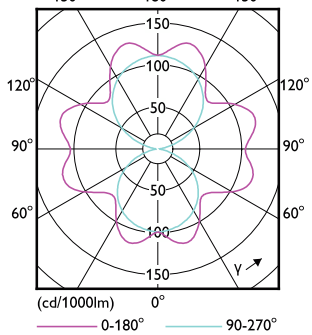

CorePro - LED HID SON-T