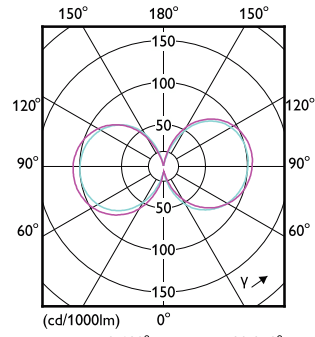

CorePro - LED HID SON-T