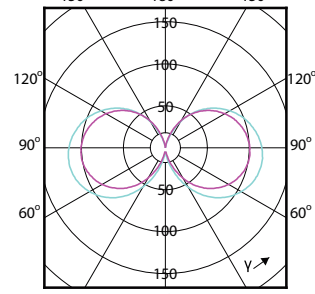

CorePro - LED HID SON-T