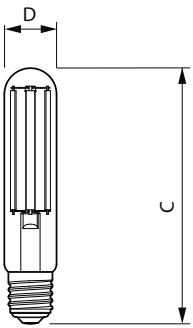

## Warnings and Safety

- Please refer to the installation guide or consult a Philips Lighting representative for the wiring diagram and instructions.

## Dimensional drawing

Product	D	C
TForce Core LED road 45W 727 E40 MV	53.5 mm	232 mm
TForce Core LED road 45W 730 E40 MV	53.5 mm	232 mm
TForce Core LED road 49W 740 E40 MV	53.5 mm	232 mm

Product	D	C
TForce Core LED road 40W 727 E40 MV	47 mm	229 mm
TForce Core LED road 40W 730 E40 MV	46 mm	225 mm
TForce Core LED road 40W 740 E40 MV	46 mm	225 mm