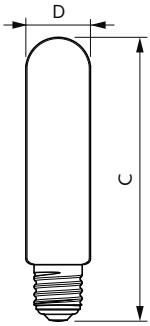

## Dimensional drawing

Product	D	C
TForce Core LED road 45W 727 E40 MV	53.5 mm	232 mm
TForce Core LED road 45W 730 E40 MV	53.5 mm	232 mm
TForce Core LED road 49W 740 E40 MV	53.5 mm	232 mm

Product	D	C
TForce Core LED road 40W 727 E40 MV	47 mm	229 mm
TForce Core LED road 40W 730 E40 MV	46 mm	225 mm
TForce Core LED road 40W 740 E40 MV	46 mm	225 mm