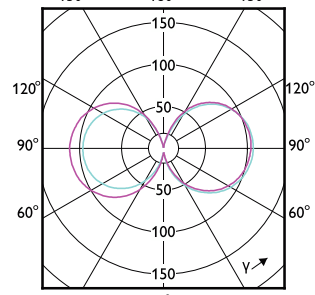

CorePro - LED HID SON-T