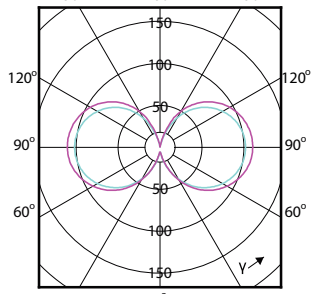

CorePro - LED HID SON-T