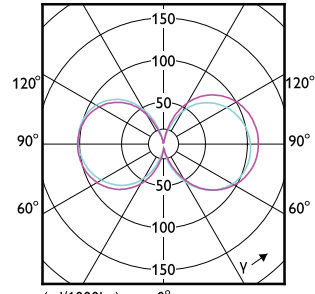

CorePro - LED HID SON-T