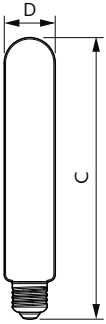

CorePro - LED HID SON-T

Dimensional drawing

Product	D	C
TForce Core LED road 26W 727 E27 MV	38.5 mm	214 mm
TForce Core LED road 26W 730 E27 MV	38.5 mm	213 mm
TForce Core LED road 26W 740 E27 MV	38.5 mm	213 mm

Product	D	C
TForce Core LED road 20W 722 E27 MV	38.5 mm	188 mm
TForce Core LED road 26W 727 E27 MV	38.5 mm	188 mm
TForce Core LED road 26W 730 E27 MV	38.5 mm	188 mm
TForce Core LED road 26W 740 E27 MV	38.5 mm	188 mm

General Information	
Nominal lifetime	25,000 hour(s)
Light Technical	
Color rendering index (CRI)	70
LLMF At End Of Nominal Lifetime (Nom)	70 %
Operating and Electrical	
Input Frequency	50 to 60 Hz
Starting Time (Nom)	0.5 s
Controls and Dimming	
Dimmable	No
Mechanical and Housing	
Bulb Finish	Clear
Approval and Application	
Ambient temperature range	-30 to +45 °C

General Information

Order Code	Full Product Name	Cap-Base	Switching Cycle
929004341502	TForce Core LED road 32W 722 E40 MV	E40	50,000
929002485002	TForce Core LED road 26W 730 E27 MV	E27	15,000
929002485102	TForce Core LED road 26W 740 E27 MV	E27	15,000
929003730902	TForce Core LED road 26W 727 E27 MV	E27	50,000
929002484802	TForce Core LED road 17W 730 E27 MV	E27	50,000
929002484902	TForce Core LED road 17W 740 E27 MV	E27	50,000
929003730802	TForce Core LED road 17W 727 E27 MV	E27	50,000
929004341202	TForce Core LED road 26W 727 E27 MV	E27	50,000
929004341302	TForce Core LED road 26W 730 E27 MV	E27	50,000
929004341402	TForce Core LED road 26W 740 E27 MV	E27	50,000
929002485202	TForce Core LED road 40W 730 E40 MV	E40	50,000
929002485302	TForce Core LED road 40W 740 E40 MV	E40	50,000
929003731002	TForce Core LED road 40W 727 E40 MV	E40	50,000
929004341102	TForce Core LED road 20W 722 E27 MV	E27	50,000
929003775602	TForce Core LED road 45W 727 E40 MV	E40	50,000
929003775702	TForce Core LED road 49W 740 E40 MV	E40	50,000
929003778802	TForce Core LED road 45W 730 E40 MV	E40	50,000

Light Technical