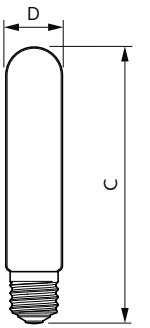

## Dimensional drawing

Product	D	C
TForce Core LED road 45W 727 E40 MV	53.5 mm	232 mm
TForce Core LED road 45W 730 E40 MV	53.5 mm	232 mm
TForce Core LED road 49W 740 E40 MV	53.5 mm	232 mm

Product	D	C
TForce Core LED road 40W 727 E40 MV	47 mm	229 mm
TForce Core LED road 40W 730 E40 MV	46 mm	225 mm
TForce Core LED road 40W 740 E40 MV	46 mm	225 mm