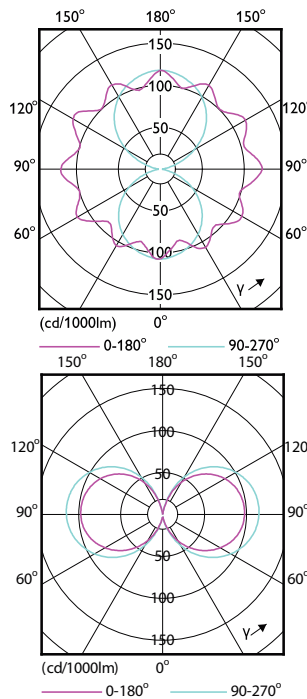

Approval and Application

Order Code	Full Product Name	Energy Consumption kWh/ 1000 h
929004341502	TForce Core LED road 32W 722 E40 MV	32 kWh
929002485002	TForce Core LED road 26W 730 E27 MV	26 kWh
929002485102	TForce Core LED road 26W 740 E27 MV	26 kWh
929003730902	TForce Core LED road 26W 727 E27 MV	26 kWh
929002484802	TForce Core LED road 17W 730 E27 MV	17 kWh
929002484902	TForce Core LED road 17W 740 E27 MV	17 kWh
929003730802	TForce Core LED road 17W 727 E27 MV	17 kWh
929004341202	TForce Core LED road 26W 727 E27 MV	26 kWh
929004341302	TForce Core LED road 26W 730 E27 MV	26 kWh
929004341402	TForce Core LED road 26W 740 E27 MV	26 kWh
929002485202	TForce Core LED road 40W 730 E40 MV	40 kWh
929002485302	TForce Core LED road 40W 740 E40 MV	40 kWh
929003731002	TForce Core LED road 40W 727 E40 MV	40 kWh
929004341102	TForce Core LED road 20W 722 E27 MV	20 kWh
929003775602	TForce Core LED road 45W 727 E40 MV	45 kWh
929003775702	TForce Core LED road 49W 740 E40 MV	49 kWh
929003778802	TForce Core LED road 45W 730 E40 MV	45 kWh