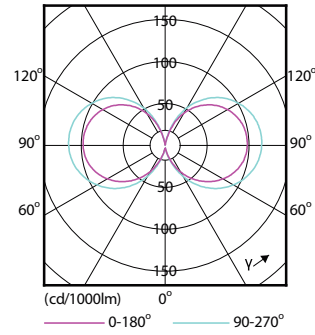

CorePro - LED HID SON-T