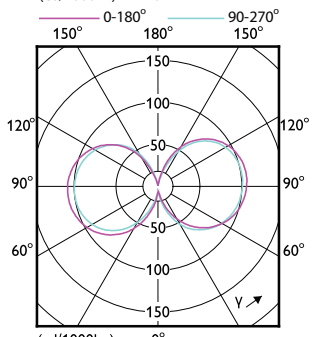

Trueforce Core LED SON-T