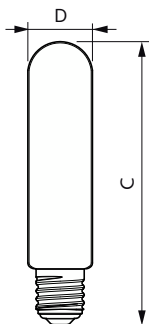

Versions

LED TForce Core road 32W 722 E40 MV

LED TForce Core LED road 17W E27 MV

LED TForce Core road 26W 740 E27 MV

Σχεδιάγραμμα διαστάσεων

Product	D	C
TForce Core LED road 45W 727 E40 MV	53,5 mm	232 mm
TForce Core LED road 45W 730 E40 MV	53,5 mm	232 mm
TForce Core LED road 49W 740 E40 MV	53,5 mm	232 mm

Trueforce Core LED SON-T

Σχεδιάγραμμα διαστάσεων

Product	D	C
TForce Core LED road 40W 727 E40 MV	47 mm	229 mm
TForce Core LED road 40W 730 E40 MV	46 mm	225 mm
TForce Core LED road 40W 740 E40 MV	46 mm	225 mm