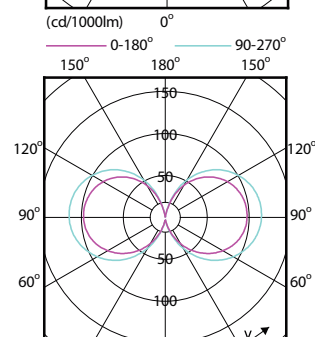

Trueforce Core LED SON-T