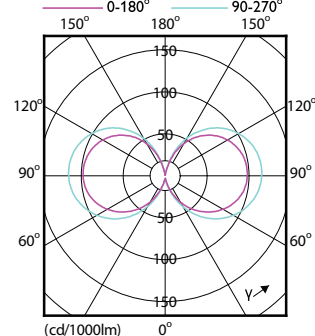

Trueforce Core LED SON-T