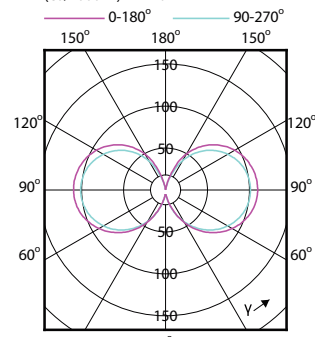

Trueforce Core LED SON-T