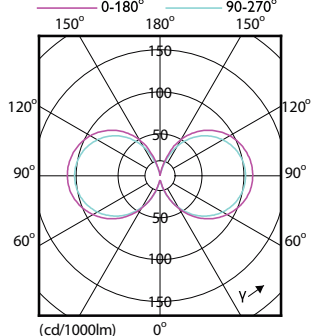

Trueforce Core LED SON-T