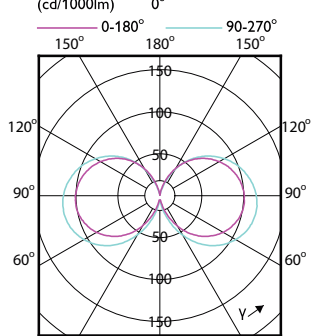

Trueforce Core LED SON-T