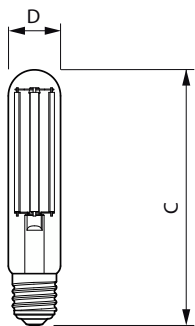

Versions

LED TForce Core road 32W 722 E40 MV

LED TForce Core LED road 17W E27 MV

LED TForce Core road 26W 740 E27 MV

Σχεδιάγραμμα διαστάσεων

Product	D	C
TForce Core LED road 45W 727 E40 MV	53,5 mm	232 mm
TForce Core LED road 45W 730 E40 MV	53,5 mm	232 mm
TForce Core LED road 49W 740 E40 MV	53,5 mm	232 mm

Trueforce Core LED SON-T

Σχεδιάγραμμα διαστάσεων

Product	D	C
TForce Core LED road 40W 727 E40 MV	47 mm	229 mm
TForce Core LED road 40W 730 E40 MV	46 mm	225 mm
TForce Core LED road 40W 740 E40 MV	46 mm	225 mm