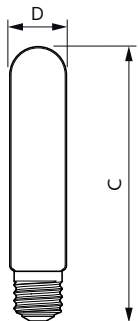

Versions

LED TForce Core road 32W 722 E40 MV

LED TForce Core LED road 17W E27 MV

LED TForce Core road 26W 740 E27 MV

Σχεδιάγραμμα διαστάσεων

Product	D	C
TForce Core LED road 45W 727 E40 MV	53,5 mm	232 mm
TForce Core LED road 45W 730 E40 MV	53,5 mm	232 mm
TForce Core LED road 49W 740 E40 MV	53,5 mm	232 mm

Trueforce Core LED SON-T

Σχεδιάγραμμα διαστάσεων

Product	D	C
TForce Core LED road 40W 727 E40 MV	47 mm	229 mm
TForce Core LED road 40W 730 E40 MV	46 mm	225 mm
TForce Core LED road 40W 740 E40 MV	46 mm	225 mm