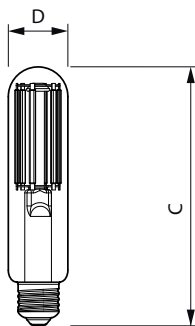

Versions

LED TForce Core road 32W 722 E40 MV

LED TForce Core LED road 17W E27 MV

LED TForce Core road 26W 740 E27 MV

Σχεδιάγραμμα διαστάσεων

Product	D	C
TForce Core LED road 45W 727 E40 MV	53,5 mm	232 mm
TForce Core LED road 45W 730 E40 MV	53,5 mm	232 mm
TForce Core LED road 49W 740 E40 MV	53,5 mm	232 mm

Trueforce Core LED SON-T

Σχεδιάγραμμα διαστάσεων

Product	D	C
TForce Core LED road 40W 727 E40 MV	47 mm	229 mm
TForce Core LED road 40W 730 E40 MV	46 mm	225 mm
TForce Core LED road 40W 740 E40 MV	46 mm	225 mm