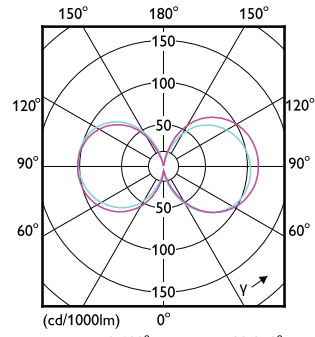

Trueforce Core LED SON-T