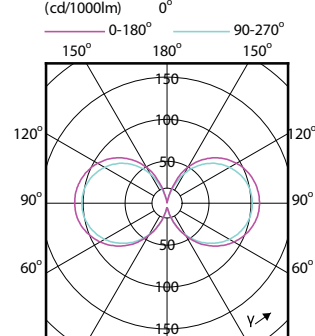

Trueforce Core LED SON-T