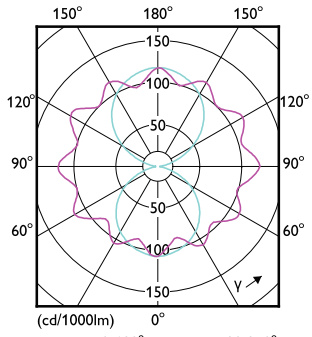

Trueforce Core LED SON-T