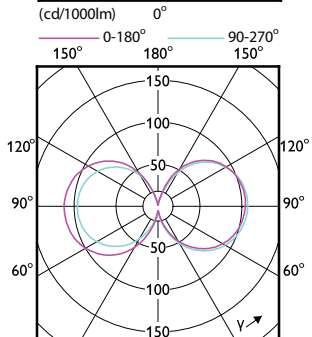

Trueforce Core LED SON-T