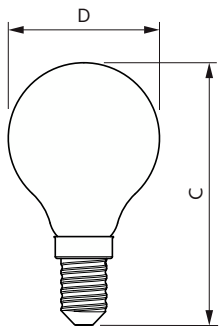

Lampadine a oliva e sferiche LED CorePro in vetro G

Disegno tecnico

Product	D	C
CorePro LEDLusterND6.5-60W P45 E27827CLG	45 mm	78 mm

Product	D	C
CorePro LEDLusterND6.5-60W P45 E14827CLG	45 mm	80 mm
CorePro LEDLusterND6.5-60W P45 E14840CLG	45 mm	80 mm

Product	D	C
CorePro LEDCandle ND 2.2-25W B35 E14 FRG	35 mm	97 mm
CorePro LEDCandleND 2-25W E14B35 827CL G	35 mm	97 mm
CorePro LEDCandleND4.3-40W E14 827B35FRG	35 mm	97 mm
CorePro LEDCandleND6.5-60W B35 E14827FRG	35 mm	97 mm
CorePro LEDCandleND6.5-60WB35 E14 840FRG	35 mm	97 mm

Product	D	C
CorePro LEDCandleND2-25W ST35 E14 827CLG	35 mm	97 mm