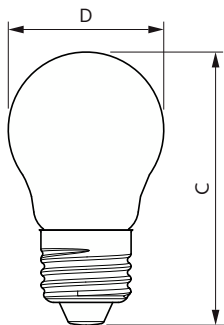

Lampadine a oliva e sferiche LED CorePro in vetro G

Disegno tecnico

Product	D	C
CorePro LEDLusterND6.5-60W P45 E27827CLG	45 mm	78 mm

Product	D	C
CorePro LEDLusterND6.5-60W P45 E14827CLG	45 mm	80 mm
CorePro LEDLusterND6.5-60W P45 E14840CLG	45 mm	80 mm

Product	D	C
CorePro LEDCandle ND 2.2-25W B35 E14 FRG	35 mm	97 mm
CorePro LEDCandleND 2-25W E14B35 827CL G	35 mm	97 mm
CorePro LEDCandleND4.3-40W E14 827B35FRG	35 mm	97 mm
CorePro LEDCandleND6.5-60W B35 E14827FRG	35 mm	97 mm
CorePro LEDCandleND6.5-60WB35 E14 840FRG	35 mm	97 mm

Product	D	C
CorePro LEDCandleND2-25W ST35 E14 827CLG	35 mm	97 mm