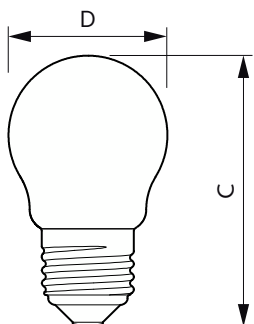

LEDbulb Classic 40W E14 B35 827
CL ND

Lampadine a oliva e sferiche LED CorePro in vetro G

Disegno tecnico

Product	D	C
CorePro LEDLusterND2-25W P45 E27 827 CLG	45 mm	78 mm

Product	D	C
CorePro LEDCandleND4.3-40W E14 827B35CLG	35 mm	97 mm
CorePro LEDCandleND4.3-40W E14 840B35CLG	35 mm	97 mm