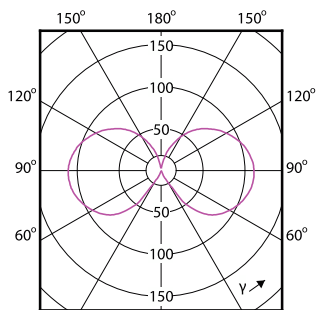

Lampadine a oliva e sferiche LED CorePro in vetro G