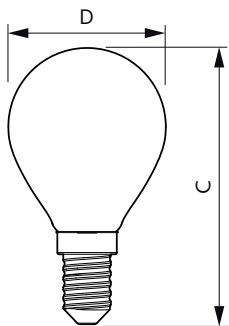

LEDbulb Classic 40W E14 B35 827
CL ND

Lampadine a oliva e sferiche LED CorePro in vetro G

Disegno tecnico

Product	D	C
CorePro LEDLusterND2-25W P45 E27 827 CLG	45 mm	78 mm

Product	D	C
CorePro LEDCandleND4.3-40W E14 827B35CLG	35 mm	97 mm
CorePro LEDCandleND4.3-40W E14 840B35CLG	35 mm	97 mm