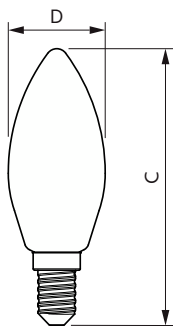

Lampadine a oliva e sferiche LED CorePro in vetro G

Disegno tecnico

Product	D	C
CorePro LEDLusterND2-25W P45 E14 827 CLG	45 mm	80 mm

Product	D	C
CorePro LEDCandle ND6.5-60W B35E14827CLG	35 mm	97 mm
CorePro LEDCandleND6.5-60W B35 E14840CLG	35 mm	97 mm

Informazioni generali

Ciclo di commutazione on/off	20.000
Durata nominale	15.000 ore

Dati tecnici di illuminazione

Angolo del fascio (Nom)	300 °
Indice di resa cromatica (CRI)	80
LLMF a fine durata vita nominale (Nom)	70 %

Funzionamento e parte elettrica

Frequenza di ingresso	Da 50 a 60 Hz
Frequenza di linea	50 to 60 Hz
Tempo di avvio (Nom)	0,5 s

Controlli e dimmerazione

Dimmerabile	No

Informazioni generali

Order Code	Full Product Name	Attacco
34756400	CorePro LEDLusterND6.5-60W P45 E14827CLG	E14
34758800	CorePro LEDLusterND6.5-60W P45 E14840CLG	E14
34776200	CorePro LEDLusterND2-25W P45 E27 827 CLG	E27
34679600	CorePro LEDCandle ND 2.2-25W B35 E14 FRG	E14
34750200	CorePro LEDCandleND6.5-60W B35 E14827FRG	E14
34752600	CorePro LEDCandleND6.5-60WB35 E14 840FRG	E14
34681900	CorePro LEDLuster ND 2.2-25W P45 E14 FRG	E14
34720500	CorePro LEDLusterND4.3-40W E14 827P45FRG	E14
34760100	CorePro LEDLusterND6.5-60W P45 E14827FRG	E14
34762500	CorePro LEDLusterND6.5-60W P45 E14840FRG	E14
34683300	CorePro LEDLuster ND 2.2-25W P45 E27 FRG	E27
34722900	CorePro LEDLusterND4.3-40W E27 827P45FRG	E27
34768700	CorePro LEDLusterND6.5-60W P45 E27827FRG	E27
34770000	CorePro LEDLusterND6.5-60W P45 E27840FRG	E27
34766300	CorePro LEDLusterND6.5-60W P45 E27827CLG	E27
34774800	CorePro LEDLusterND2-25W P45 E14 827 CLG	E14
37757800	CorePro LEDCandleND 2-25W E14B35 827CL G	E14
34718200	CorePro LEDCandleND4.3-40W E14 827B35FRG	E14
34772400	CorePro LEDCandleND2-25W ST35 E14 827CLG	E14
34726700	CorePro LEDCandleND4.3-40W E14 827B35CLG	E14
34730400	CorePro LEDLusterND4.3-40W E14 827P45CLG	E14
34746500	CorePro LEDCandle ND6.5-60W B35E14827CLG	E14
34748900	CorePro LEDCandleND6.5-60W B35 E14840CLG	E14
34732800	CorePro LEDLusterND4.3-40W E27 827P45CLG	E27
34740300	CorePro LEDCandleND4.3-40W E14 840B35CLG	E14