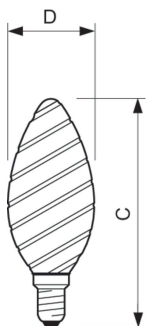

Lampadine a oliva e sferiche LED CorePro in vetro G

Disegno tecnico

Product	D	C
CorePro LEDLusterND6.5-60W P45 E27827CLG	45 mm	78 mm

Product	D	C
CorePro LEDLusterND6.5-60W P45 E14827CLG	45 mm	80 mm
CorePro LEDLusterND6.5-60W P45 E14840CLG	45 mm	80 mm

Product	D	C
CorePro LEDCandle ND 2.2-25W B35 E14 FRG	35 mm	97 mm
CorePro LEDCandleND 2-25W E14B35 827CL G	35 mm	97 mm
CorePro LEDCandleND4.3-40W E14 827B35FRG	35 mm	97 mm
CorePro LEDCandleND6.5-60W B35 E14827FRG	35 mm	97 mm
CorePro LEDCandleND6.5-60WB35 E14 840FRG	35 mm	97 mm

Product	D	C
CorePro LEDCandleND2-25W ST35 E14 827CLG	35 mm	97 mm