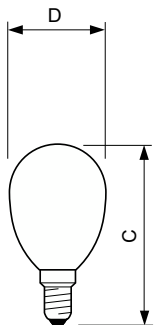

Lampadine a oliva e sferiche LED CorePro in vetro G

Disegno tecnico

Product	D	C
CorePro LEDLusterND2-25W P45 E14 827 CLG	45 mm	80 mm

Product	D	C
CorePro LEDCandle ND6.5-60W B35E14827CLG	35 mm	97 mm
CorePro LEDCandleND6.5-60W B35 E14840CLG	35 mm	97 mm

Informazioni generali

Ciclo di commutazione on/off	20.000
Durata nominale	15.000 ore

Dati tecnici di illuminazione

Angolo del fascio (Nom)	300 °
Indice di resa cromatica (CRI)	80
LLMF a fine durata vita nominale (Nom)	70 %

Funzionamento e parte elettrica

Frequenza di ingresso	Da 50 a 60 Hz
Frequenza di linea	50 to 60 Hz
Tempo di avvio (Nom)	0,5 s

Controlli e dimmerazione

Dimmerabile	No

Informazioni generali

Order Code	Full Product Name	Attacco
34756400	CorePro LEDLusterND6.5-60W P45 E14827CLG	E14
34758800	CorePro LEDLusterND6.5-60W P45 E14840CLG	E14
34776200	CorePro LEDLusterND2-25W P45 E27 827 CLG	E27
34679600	CorePro LEDCandle ND 2.2-25W B35 E14 FRG	E14
34750200	CorePro LEDCandleND6.5-60W B35 E14827FRG	E14
34752600	CorePro LEDCandleND6.5-60WB35 E14 840FRG	E14
34681900	CorePro LEDLuster ND 2.2-25W P45 E14 FRG	E14
34720500	CorePro LEDLusterND4.3-40W E14 827P45FRG	E14
34760100	CorePro LEDLusterND6.5-60W P45 E14827FRG	E14
34762500	CorePro LEDLusterND6.5-60W P45 E14840FRG	E14
34683300	CorePro LEDLuster ND 2.2-25W P45 E27 FRG	E27
34722900	CorePro LEDLusterND4.3-40W E27 827P45FRG	E27
34768700	CorePro LEDLusterND6.5-60W P45 E27827FRG	E27
34770000	CorePro LEDLusterND6.5-60W P45 E27840FRG	E27
34766300	CorePro LEDLusterND6.5-60W P45 E27827CLG	E27
34774800	CorePro LEDLusterND2-25W P45 E14 827 CLG	E14
37757800	CorePro LEDCandleND 2-25W E14B35 827CL G	E14
34718200	CorePro LEDCandleND4.3-40W E14 827B35FRG	E14
34772400	CorePro LEDCandleND2-25W ST35 E14 827CLG	E14
34726700	CorePro LEDCandleND4.3-40W E14 827B35CLG	E14
34730400	CorePro LEDLusterND4.3-40W E14 827P45CLG	E14
34746500	CorePro LEDCandle ND6.5-60W B35E14827CLG	E14
34748900	CorePro LEDCandleND6.5-60W B35 E14840CLG	E14
34732800	CorePro LEDLusterND4.3-40W E27 827P45CLG	E27
34740300	CorePro LEDCandleND4.3-40W E14 840B35CLG	E14