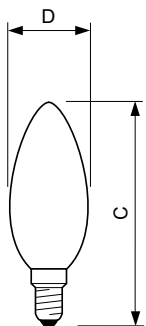

Lampadine a oliva e sferiche LED CorePro in vetro G

Disegno tecnico

Product	D	C
CorePro LEDLusterND6.5-60W P45 E27827CLG	45 mm	78 mm

Product	D	C
CorePro LEDLusterND6.5-60W P45 E14827CLG	45 mm	80 mm
CorePro LEDLusterND6.5-60W P45 E14840CLG	45 mm	80 mm

Product	D	C
CorePro LEDCandle ND 2.2-25W B35 E14 FRG	35 mm	97 mm
CorePro LEDCandleND 2-25W E14B35 827CL G	35 mm	97 mm
CorePro LEDCandleND4.3-40W E14 827B35FRG	35 mm	97 mm
CorePro LEDCandleND6.5-60W B35 E14827FRG	35 mm	97 mm
CorePro LEDCandleND6.5-60WB35 E14 840FRG	35 mm	97 mm

Product	D	C
CorePro LEDCandleND2-25W ST35 E14 827CLG	35 mm	97 mm