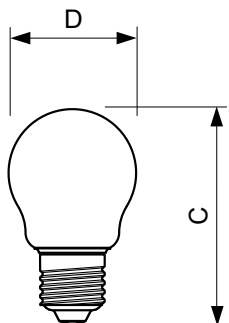

LEDbulb Classic 40W E14 B35 827
CL ND

Lampadine a oliva e sferiche LED CorePro in vetro G

Disegno tecnico

Product	D	C
CorePro LEDLusterND2-25W P45 E27 827 CLG	45 mm	78 mm

Product	D	C
CorePro LEDCandleND4.3-40W E14 827B35CLG	35 mm	97 mm
CorePro LEDCandleND4.3-40W E14 840B35CLG	35 mm	97 mm