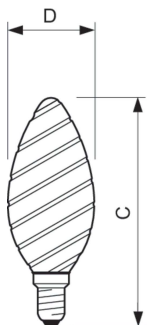

CorePro GLASS LED candles and lustres

Dimensional drawing

Product	D	C
CorePro LEDCandleND2-25W ST35 E14 827CLG	35 mm	97 mm

Product	D	C
CorePro LEDLusterND2-25W P45 E14 827 CLG	45 mm	80 mm

Product	D	C
CorePro LEDCandle ND6.5-60W B35E14827CLG	35 mm	97 mm