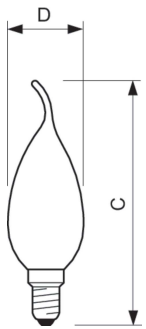

CorePro GLASS LED candles and lustres

Dimensional drawing

Product	D	C
CorePro LEDLusterND6.5-60W P45 E27827CLG	45 mm	78 mm

Product	D	C
CorePro LEDLusterND6.5-60W P45 E14827CLG	45 mm	80 mm

Product	D	C
CorePro LEDCandle ND 2.2-25W B35 E14 FRG	35 mm	97 mm
CorePro LEDCandleND 2-25W E14B35 827CL G	35 mm	97 mm
CorePro LEDCandleND4.3-40W E14 827B35FRG	35 mm	97 mm
CorePro LEDCandleND6.5-60W B35 E14827FRG	35 mm	97 mm

Product	D	C
CorePro LEDCandleND2-25W E14BA35 827CL G	35 mm	123 mm