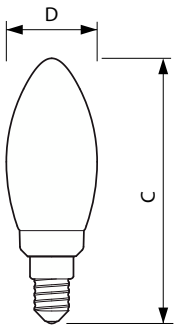

LEDcandle E14 B35

LEDbulb Classic 40W E27 P45 827
CL ND

CorePro GLASS LED candles and lustres

Dimensional drawing

Product	D	C
CorePro LEDLusterND2-25W P45 E27 827 CLG	45 mm	78 mm

Product	D	C
CorePro LEDCandleND4.3-40W E14 827B35CLG	35 mm	97 mm