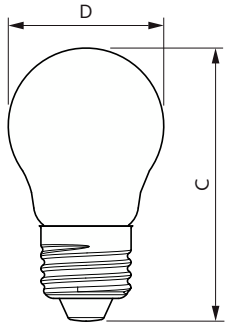

CorePro GLASS LED candles and lustres

Dimensional drawing

Product	D	C
CorePro LEDLusterND6.5-60W P45 E27827CLG	45 mm	78 mm

Product	D	C
CorePro LEDLusterND6.5-60W P45 E14827CLG	45 mm	80 mm

Product	D	C
CorePro LEDCandle ND 2.2-25W B35 E14 FRG	35 mm	97 mm
CorePro LEDCandleND 2-25W E14B35 827CL G	35 mm	97 mm
CorePro LEDCandleND4.3-40W E14 827B35FRG	35 mm	97 mm
CorePro LEDCandleND6.5-60W B35 E14827FRG	35 mm	97 mm

Product	D	C
CorePro LEDCandleND2-25W E14BA35 827CL G	35 mm	123 mm