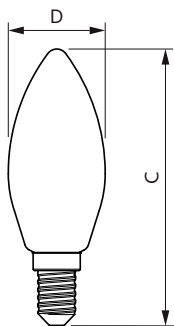

CorePro GLASS LED candles and lustres

Dimensional drawing

Product	D	C
CorePro LEDLusterND6.5-60W P45 E27827CLG	45 mm	78 mm

Product	D	C
CorePro LEDLusterND6.5-60W P45 E14827CLG	45 mm	80 mm

Product	D	C
CorePro LEDCandle ND 2.2-25W B35 E14 FRG	35 mm	97 mm
CorePro LEDCandleND 2-25W E14B35 827CL G	35 mm	97 mm
CorePro LEDCandleND4.3-40W E14 827B35FRG	35 mm	97 mm
CorePro LEDCandleND6.5-60W B35 E14827FRG	35 mm	97 mm

Product	D	C
CorePro LEDCandleND2-25W E14BA35 827CL G	35 mm	123 mm

CorePro GLASS LED candles and lustres

Dimensional drawing

Product	D	C
CorePro LEDCandleND2-25W ST35 E14 827CLG	35 mm	97 mm

Product	D	C
CorePro LEDLusterND2-25W P45 E14 827 CLG	45 mm	80 mm