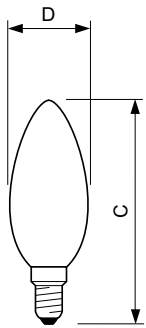

CorePro GLASS LED candles and lustres

Dimensional drawing

Product	D	C
CorePro LEDLusterND6.5-60W P45 E27827CLG	45 mm	78 mm

Product	D	C
CorePro LEDLusterND6.5-60W P45 E14827CLG	45 mm	80 mm

Product	D	C
CorePro LEDCandle ND 2.2-25W B35 E14 FRG	35 mm	97 mm
CorePro LEDCandleND 2-25W E14B35 827CL G	35 mm	97 mm
CorePro LEDCandleND4.3-40W E14 827B35FRG	35 mm	97 mm
CorePro LEDCandleND6.5-60W B35 E14827FRG	35 mm	97 mm

Product	D	C
CorePro LEDCandleND2-25W E14BA35 827CL G	35 mm	123 mm