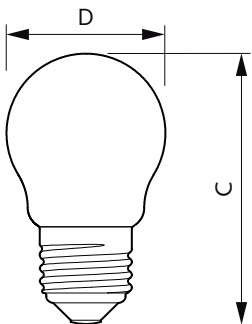

LEDcandle E14 B35

LEDbulb Classic 40W E27 P45 827
CL ND

CorePro GLASS LED candles and lustres

Dimensional drawing

Product	D	C
CorePro LEDLusterND2-25W P45 E27 827 CLG	45 mm	78 mm

Product	D	C
CorePro LEDCandleND4.3-40W E14 827B35CLG	35 mm	97 mm