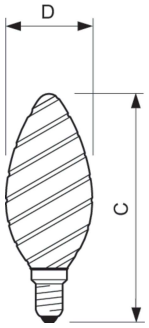

CorePro GLASS LED candles and lusters

Dimensional drawing

Product	D	C
CorePro LEDCandleND2-25W ST35 E14 827CLG	35 mm	97 mm

Product	D	C
CorePro LEDLusterND2-25W P45 E14 827 CLG	45 mm	80 mm

Product	D	C
CorePro LEDCandle ND6.5-60W B35E14827CLG	35 mm	97 mm
CorePro LEDCandleND6.5-60W B35 E14840CLG	35 mm	97 mm