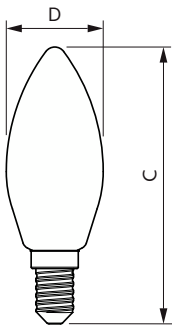

CorePro GLASS LED candles and lusters

Dimensional drawing

Product	D	C
CorePro LEDCandleND2-25W ST35 E14 827CLG	35 mm	97 mm

Product	D	C
CorePro LEDLusterND2-25W P45 E14 827 CLG	45 mm	80 mm

Product	D	C
CorePro LEDCandle ND6.5-60W B35E14827CLG	35 mm	97 mm
CorePro LEDCandleND6.5-60W B35 E14840CLG	35 mm	97 mm