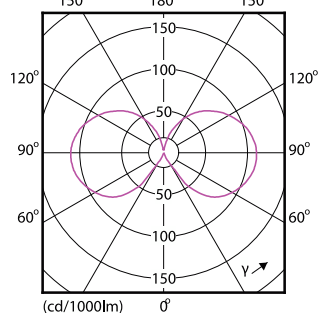

Order Code	Full Product Name	Ambient temperature range	Energy Consumption kWh/1000 h
929002028192	CorePro LEDCandleND6.5-60W B35 E14840CLG	-20 to +45 °C	7 kWh
929001890592	CorePro LEDLusterND4.3-40W E27 827P45CLG	-20 to +45 °C	5 kWh
929002024392	CorePro LEDCandleND4.3-40W E14 840B35CLG	-20 to +45 °C	5 kWh