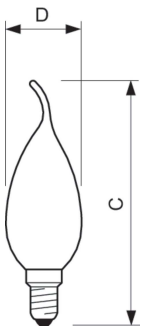

CorePro GLASS LED candles and lusters

Dimensional drawing

Product	D	C
CorePro LEDLusterND6.5-60W P45 E27827CLG	45 mm	78 mm

Product	D	C
CorePro LEDLusterND6.5-60W P45 E14827CLG	45 mm	80 mm
CorePro LEDLusterND6.5-60W P45 E14840CLG	45 mm	80 mm

Product	D	C
CorePro LEDCandle ND 2.2-25W B35 E14 FRG	35 mm	97 mm
CorePro LEDCandleND 2-25W E14B35 827CL G	35 mm	97 mm
CorePro LEDCandleND4.3-40W E14 827B35FRG	35 mm	97 mm
CorePro LEDCandleND6.5-60W B35 E14827FRG	35 mm	97 mm
CorePro LEDCandleND6.5-60WB35 E14 840FRG	35 mm	97 mm

Product	D	C
CorePro LEDCandleND 2.2-25W BA35 E14 FRG	35 mm	123 mm
CorePro LEDCandleND2-25W E14BA35 827CL G	35 mm	123 mm