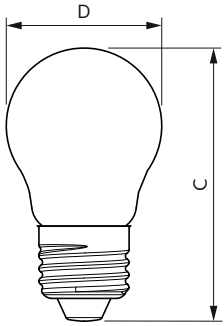

CorePro GLASS LED candles and lusters

Dimensional drawing

Product	D	C
CorePro LEDLusterND6.5-60W P45 E27827CLG	45 mm	78 mm

Product	D	C
CorePro LEDLusterND6.5-60W P45 E14827CLG	45 mm	80 mm
CorePro LEDLusterND6.5-60W P45 E14840CLG	45 mm	80 mm

Product	D	C
CorePro LEDCandle ND 2.2-25W B35 E14 FRG	35 mm	97 mm
CorePro LEDCandleND 2-25W E14B35 827CL G	35 mm	97 mm
CorePro LEDCandleND4.3-40W E14 827B35FRG	35 mm	97 mm
CorePro LEDCandleND6.5-60W B35 E14827FRG	35 mm	97 mm
CorePro LEDCandleND6.5-60WB35 E14 840FRG	35 mm	97 mm

Product	D	C
CorePro LEDCandleND 2.2-25W BA35 E14 FRG	35 mm	123 mm
CorePro LEDCandleND2-25W E14BA35 827CL G	35 mm	123 mm