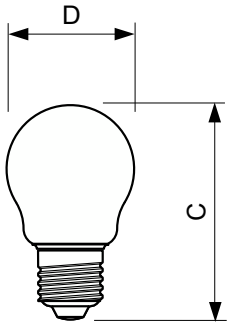

LEDcandle E14 B35

LEDbulb Classic 40W E27 P45 827
CL ND

LEDbulb Classic 40W E14 B35 827
CL ND

CorePro GLASS LED candles and lusters

Dimensional drawing

Product	D	C
CorePro LEDLusterND2-25W P45 E27 827 CLG	45 mm	78 mm