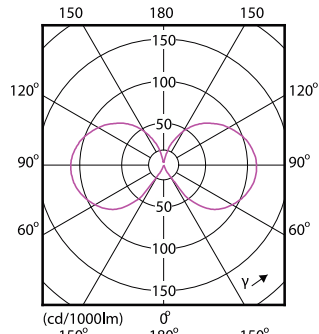

Order Code	Full Product Name	Ambient temperature range	Energy Consumption kWh/1000 h
929002028192	CorePro LEDCandleND6.5-60W B35 E14840CLG	-20 to +45 °C	7 kWh
929001890592	CorePro LEDLusterND4.3-40W E27 827P45CLG	-20 to +45 °C	5 kWh
929002024392	CorePro LEDCandleND4.3-40W E14 840B35CLG	-20 to +45 °C	5 kWh