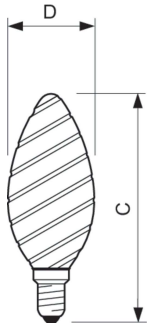

CorePro GLASS LED candles and lusters

Dimensional drawing

Product	D	C
CorePro LEDCandleND2-25W ST35 E14 827CLG	35 mm	97 mm

Product	D	C
CorePro LEDLusterND2-25W P45 E14 827 CLG	45 mm	80 mm

Product	D	C
CorePro LEDCandle ND6.5-60W B35E14827CLG	35 mm	97 mm
CorePro LEDCandleND6.5-60W B35 E14840CLG	35 mm	97 mm