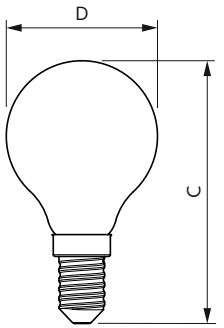

CorePro GLASS LED candles and lusters

Dimensional drawing

Product	D	C
CorePro LEDLusterND6.5-60W P45 E27827CLG	45 mm	78 mm

Product	D	C
CorePro LEDLusterND6.5-60W P45 E14827CLG	45 mm	80 mm
CorePro LEDLusterND6.5-60W P45 E14840CLG	45 mm	80 mm

Product	D	C
CorePro LEDCandle ND 2.2-25W B35 E14 FRG	35 mm	97 mm
CorePro LEDCandleND 2-25W E14B35 827CL G	35 mm	97 mm
CorePro LEDCandleND4.3-40W E14 827B35FRG	35 mm	97 mm
CorePro LEDCandleND6.5-60W B35 E14827FRG	35 mm	97 mm
CorePro LEDCandleND6.5-60WB35 E14 840FRG	35 mm	97 mm

Product	D	C
CorePro LEDCandleND 2.2-25W BA35 E14 FRG	35 mm	123 mm
CorePro LEDCandleND2-25W E14BA35 827CL G	35 mm	123 mm