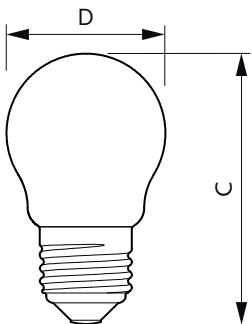

LEDcandle E14 B35

LEDbulb Classic 40W E27 P45 827
CL ND

LEDbulb Classic 40W E14 B35 827
CL ND

CorePro GLASS LED candles and lusters

Dimensional drawing

Product	D	C
CorePro LEDLusterND2-25W P45 E27 827 CLG	45 mm	78 mm