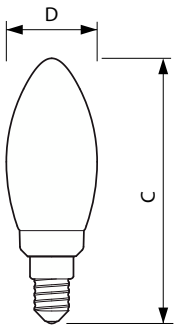

LEDcandle E14 B35

LEDbulb Classic 40W E27 P45 827
CL ND

LEDbulb Classic 40W E14 B35 827
CL ND

CorePro GLASS LED candles and lusters

Dimensional drawing

Product	D	C
CorePro LEDLusterND2-25W P45 E27 827 CLG	45 mm	78 mm