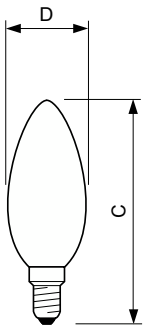

CorePro GLASS LED candles and lusters

Dimensional drawing

Product	D	C
CorePro LEDLusterND6.5-60W P45 E27827CLG	45 mm	78 mm

Product	D	C
CorePro LEDLusterND6.5-60W P45 E14827CLG	45 mm	80 mm
CorePro LEDLusterND6.5-60W P45 E14840CLG	45 mm	80 mm

Product	D	C
CorePro LEDCandle ND 2.2-25W B35 E14 FRG	35 mm	97 mm
CorePro LEDCandleND 2-25W E14B35 827CL G	35 mm	97 mm
CorePro LEDCandleND4.3-40W E14 827B35FRG	35 mm	97 mm
CorePro LEDCandleND6.5-60W B35 E14827FRG	35 mm	97 mm
CorePro LEDCandleND6.5-60WB35 E14 840FRG	35 mm	97 mm

Product	D	C
CorePro LEDCandleND 2.2-25W BA35 E14 FRG	35 mm	123 mm
CorePro LEDCandleND2-25W E14BA35 827CL G	35 mm	123 mm