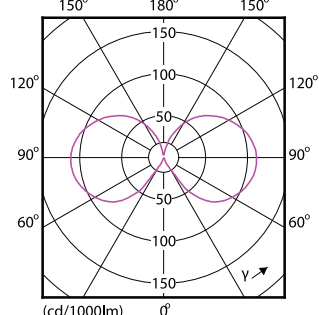

Order Code	Full Product Name	Ambient temperature range	Energy Consumption kWh/1000 h
929002028192	CorePro LEDCandleND6.5-60W B35 E14840CLG	-20 to +45 °C	7 kWh
929001890592	CorePro LEDLusterND4.3-40W E27 827P45CLG	-20 to +45 °C	5 kWh
929002024392	CorePro LEDCandleND4.3-40W E14 840B35CLG	-20 to +45 °C	5 kWh