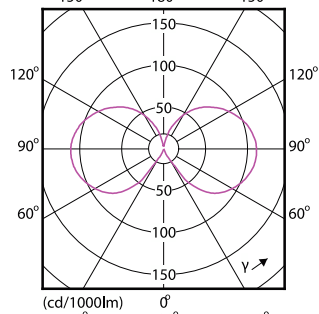

Order Code	Full Product Name	Ambient temperature range	Energy Consumption kWh/1000 h
929002028192	CorePro LEDCandleND6.5-60W B35 E14840CLG	-20 to +45 °C	7 kWh
929001890592	CorePro LEDLusterND4.3-40W E27 827P45CLG	-20 to +45 °C	5 kWh
929002024392	CorePro LEDCandleND4.3-40W E14 840B35CLG	-20 to +45 °C	5 kWh