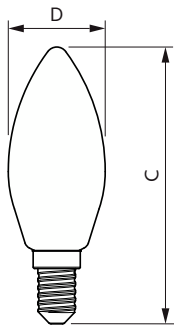

CorePro GLASS LED candles and lusters

Dimensional drawing

Product	D	C
CorePro LEDCandleND2-25W ST35 E14 827CLG	35 mm	97 mm

Product	D	C
CorePro LEDLusterND2-25W P45 E14 827 CLG	45 mm	80 mm

Product	D	C
CorePro LEDCandle ND6.5-60W B35E14827CLG	35 mm	97 mm
CorePro LEDCandleND6.5-60W B35 E14840CLG	35 mm	97 mm