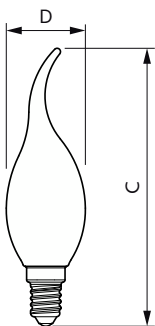

## Dimensional drawing

Product	D	C
MAS LEDCandleDT2.5-25W E14 B35 CL G	35 mm	97 mm
MAS LEDCandleDT3.4-40W E14 927 B35CL G	35 mm	97 mm
MAS LEDCandleDT5.9-60W E14 927 B35 CL G	35 mm	97 mm

Product	D	C
MAS LEDLusterDT2.5-25W E14 927 P45CL G	45 mm	80 mm
MAS LEDLusterDT3.4-40W E14 927 P45CL G	45 mm	80 mm