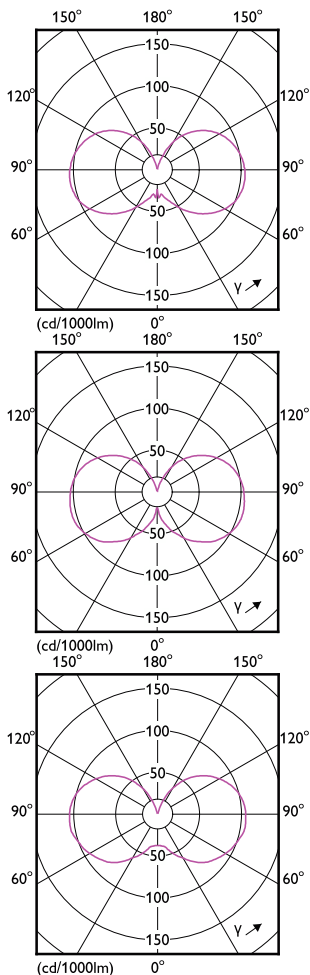

MASTER GLASS LED candles and lusters

Mechanical and Housing

Order Code	Full Product Name	Bulb Shape
929003012282	MAS LEDCandleDT3.4-40W E14 927 B35CL G	B35
929003013982	MAS LEDCandleDT5.9-60W E14 927 B35 CL G	B35
929003011982	MAS LEDCandleDT2.5-25W E14 B35 CL G	B35
929003013082	MAS LEDCandleDT3.4-40W E14927 BA35CL G	BA35
929003013282	MAS LEDLusterDT3.5-40W E27 927 P45CL G	P45

Order Code	Full Product Name	Bulb Shape
929003012182	MAS LEDLusterDT2.5-25W E27 927 P45CL G	P45
929003012082	MAS LEDLusterDT2.5-25W E14 927 P45CL G	P45
929003071302	MAS LEDCandleDT2.5-25W E14 BA35 CL G	BA35
929003013182	MAS LEDLusterDT3.4-40W E14 927 P45CL G	P45

Approval and Application

Order Code	Full Product Name	Energy Consumption kWh/1000 h
929003012282	MAS LEDCandleDT3.4-40W E14 927 B35CL G	4 kWh
929003013982	MAS LEDCandleDT5.9-60W E14 927 B35 CL G	6 kWh
929003011982	MAS LEDCandleDT2.5-25W E14 B35 CL G	3 kWh
929003013082	MAS LEDCandleDT3.4-40W E14927 BA35CL G	4 kWh
929003013282	MAS LEDLusterDT3.5-40W E27 927 P45CL G	4 kWh
929003012182	MAS LEDLusterDT2.5-25W E27 927 P45CL G	3 kWh
929003012082	MAS LEDLusterDT2.5-25W E14 927 P45CL G	3 kWh
929003071302	MAS LEDCandleDT2.5-25W E14 BA35 CL G	3 kWh
929003013182	MAS LEDLusterDT3.4-40W E14 927 P45CL G	4 kWh