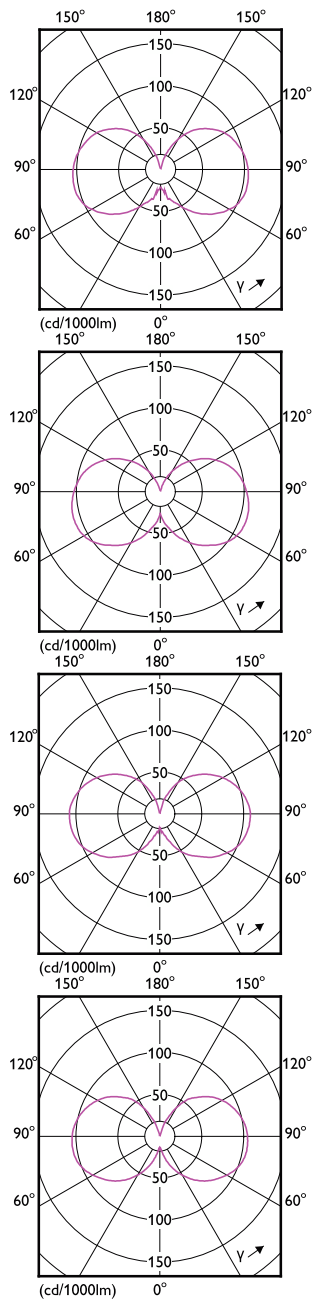

MASTER GLASS LED candles and lusters

Mechanical and Housing

Order Code	Full Product Name	Bulb Shape
929003012282	MAS LEDCandleDT3.4-40W E14 927 B35CL G	B35
929003013982	MAS LEDCandleDT5.9-60W E14 927 B35 CL G	B35
929003011982	MAS LEDCandleDT2.5-25W E14 B35 CL G	B35
929003013082	MAS LEDCandleDT3.4-40W E14927 BA35CL G	BA35
929003013282	MAS LEDLusterDT3.5-40W E27 927 P45CL G	P45

Order Code	Full Product Name	Bulb Shape
929003012182	MAS LEDLusterDT2.5-25W E27 927 P45CL G	P45
929003012082	MAS LEDLusterDT2.5-25W E14 927 P45CL G	P45
929003071302	MAS LEDCandleDT2.5-25W E14 BA35 CL G	BA35
929003013182	MAS LEDLusterDT3.4-40W E14 927 P45CL G	P45

Approval and Application

Order Code	Full Product Name	Energy Consumption kWh/1000 h
929003012282	MAS LEDCandleDT3.4-40W E14 927 B35CL G	4 kWh
929003013982	MAS LEDCandleDT5.9-60W E14 927 B35 CL G	6 kWh
929003011982	MAS LEDCandleDT2.5-25W E14 B35 CL G	3 kWh
929003013082	MAS LEDCandleDT3.4-40W E14927 BA35CL G	4 kWh
929003013282	MAS LEDLusterDT3.5-40W E27 927 P45CL G	4 kWh
929003012182	MAS LEDLusterDT2.5-25W E27 927 P45CL G	3 kWh
929003012082	MAS LEDLusterDT2.5-25W E14 927 P45CL G	3 kWh
929003071302	MAS LEDCandleDT2.5-25W E14 BA35 CL G	3 kWh
929003013182	MAS LEDLusterDT3.4-40W E14 927 P45CL G	4 kWh