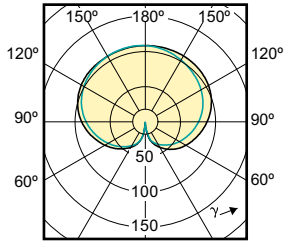

CorePro Glass LED bulbs

Order Code	Full Product Name	Energiförbrukning kWh/ 1 000 tim
929002026292	CorePro LEDBulbND10,5-100W E27A60 840CLG	11 kWh
929001387362	CorePro LEDBulbND 7-60W E27 WW A60 CL G	7 kWh
929002025492	CorePro LEDBulbND 8.5-75W E27 A60 827CLG	9 kWh
929002025592	CorePro LEDBulbND 8.5-75W E27 A60 840CLG	9 kWh

120°

90°

CorePro Glass LED bulbs

(cd/1000lm) 0° L.O.R.=1.00

— 0-180° — 90-270°

(cd/1000lm) 0°

(cd/1000lm) 0°

(cd/1000lm) 0°