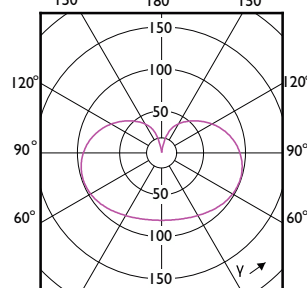

120°

90°

CorePro Glass LED bulbs

(cd/1000lm) 0° L.O.R.=1.00

— 0-180° — 90-270°

(cd/1000lm) 0°

(cd/1000lm) 0°

(cd/1000lm) 0°

(cd/1000lm) 0°

(cd/1000lm) 0°

(cd/1000lm) 0°

CorePro Glass LED bulbs

CorePro Glass LED bulbs