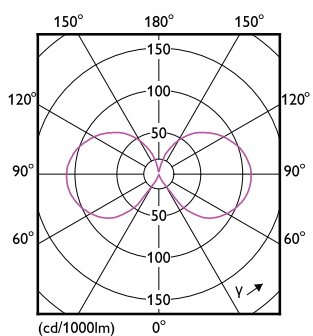

CorePro Glass LED bulbs

Order Code	Full Product Name	Energiförbrukning kWh/ 1 000 tim
929002026292	CorePro LEDBulbND10,5-100W E27A60 840CLG	11 kWh
929001387362	CorePro LEDBulbND 7-60W E27 WW A60 CL G	7 kWh
929002025492	CorePro LEDBulbND 8.5-75W E27 A60 827CLG	9 kWh
929002025592	CorePro LEDBulbND 8.5-75W E27 A60 840CLG	9 kWh

120°

90°