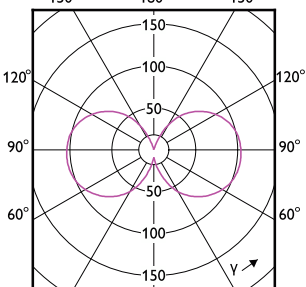

120°

90°

CorePro Glass LED bulbs

(cd/1000lm) 0° L.O.R.=1.00

— 0-180° — 90-270°

(cd/1000lm) 0°

(cd/1000lm) 0°

(cd/1000lm) 0°

(cd/1000lm) 0°

(cd/1000lm) 0°

(cd/1000lm) 0°

CorePro Glass LED bulbs

CorePro Glass LED bulbs