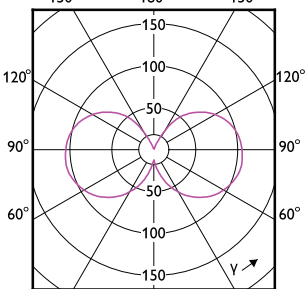

120°

90°

CorePro Glass LED bulbs

(cd/1000lm) 0° L.O.R.=1.00

— 0-180° — 90-270°

(cd/1000lm) 0°

(cd/1000lm) 0°

(cd/1000lm) 0°

(cd/1000lm) 0°

(cd/1000lm) 0°

(cd/1000lm) 0°

CorePro Glass LED bulbs

CorePro Glass LED bulbs