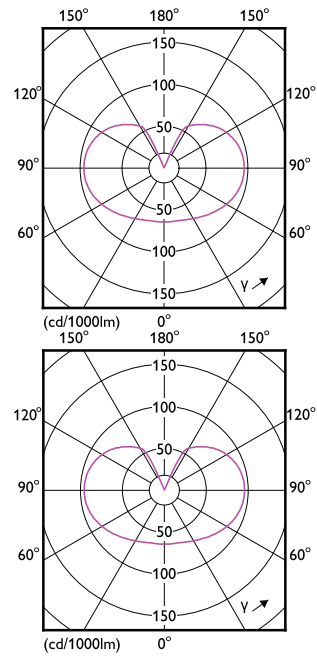

120°

90°

CorePro Glass LED bulbs

(cd/1000lm) 0° L.O.R.=1.00

— 0-180° — 90-270°

(cd/1000lm) 0°

(cd/1000lm) 0°

(cd/1000lm) 0°

(cd/1000lm) 0°

(cd/1000lm) 0°

(cd/1000lm) 0°

CorePro Glass LED bulbs

CorePro Glass LED bulbs