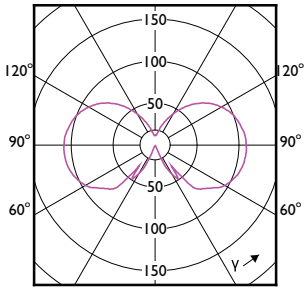

120°

90°

CorePro Glass LED bulbs

(cd/1000lm) 0° L.O.R.=1.00

— 0-180° — 90-270°

(cd/1000lm) 0°

(cd/1000lm) 0°

(cd/1000lm) 0°

(cd/1000lm) 0°

(cd/1000lm) 0°

(cd/1000lm) 0°

CorePro Glass LED bulbs

CorePro Glass LED bulbs