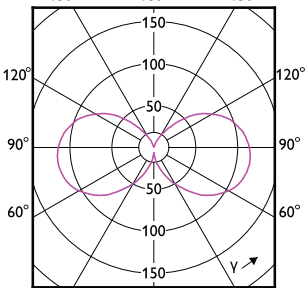

120°

90°

CorePro Glass LED bulbs

(cd/1000lm) 0° L.O.R.=1.00

— 0-180° — 90-270°

(cd/1000lm) 0°

(cd/1000lm) 0°

(cd/1000lm) 0°

(cd/1000lm) 0°

(cd/1000lm) 0°

(cd/1000lm) 0°

CorePro Glass LED bulbs

CorePro Glass LED bulbs