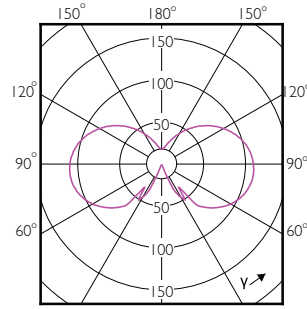

120°

90°

CorePro Glass LED bulbs

(cd/1000lm) 0° L.O.R.=1.00

— 0-180° — 90-270°

(cd/1000lm) 0°

(cd/1000lm) 0°

(cd/1000lm) 0°

(cd/1000lm) 0°

(cd/1000lm) 0°

(cd/1000lm) 0°

CorePro Glass LED bulbs

CorePro Glass LED bulbs