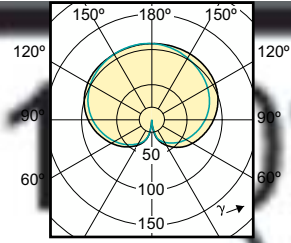

120°

90°

(cd/1000lm) 0° L.O.R.=1.00

— 0-180° — 90-270°