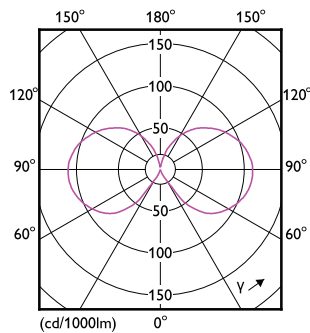

Godkjenning og bruksområde

Order Code	Full Product Name	Energiforbruk kWh/1000 t
929001243002	CorePro LEDBulbND 7-60W E27 A60 827FR G	7 kWh
929001387992	CorePro LEDBulbND 7-60W E27 G93 827 CL G	7 kWh
929001387692	CorePro LEDBulbND 7-60W E27 ST64 827CL G	7 kWh
929001242992	CorePro LEDBulbND4.5-40W E27 A60 827FR G	5 kWh
929001323592	CorePro LEDBulb7-60W E27 A60 840 FR G	7 kWh
929002025702	CorePro LEDBulbND8.5-75W E27 A60 827FR G	9 kWh
929002025892	CorePro LEDBulb8.5-75W E27 A60 840 FR G	9 kWh
929002026402	CorePro LEDBulbND10.5-100W E27A60 827FRG	11 kWh
929002026592	CorePro LEDBulb10.5-100W E27 A60 840 FRG	11 kWh
929002424992	CorePro LEDBulbND 4.5-40W E27 A60830 FRG	5 kWh
929002425092	CorePro LEDBulbND 7-60W E27 A60 830 FR G	7 kWh
929002425192	CorePro LEDBulbND 8.5-75W E27 A60 830FRG	9 kWh
929002425292	CorePro LEDBulbND10.5-100W E27A60 830FRG	11 kWh
929001890092	CorePro LEDBulbND 4.3-40W E27 A60827 CLG	5 kWh
929002026192	CorePro LEDBulbND10.5-100W E27A60 827CLG	11 kWh
929002026292	CorePro LEDBulbND10.5-100W E27A60 840CLG	11 kWh
929001387362	CorePro LEDBulbND 7-60W E27 WW A60 CL G	7 kWh
929002025492	CorePro LEDBulbND 8.5-75W E27 A60 827CLG	9 kWh
929002025592	CorePro LEDBulbND 8.5-75W E27 A60 840CLG	9 kWh