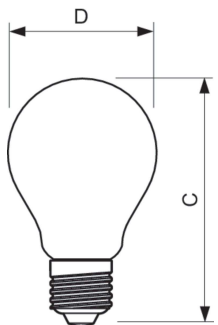

CorePro LED-lyspærer i glass

Målskisse

Product	D	C
CorePro LEDBulbND 7-60W E27 WW A60 CL G	60 mm	104 mm

Product	D	C
CorePro LEDBulbND 7-60W E27 ST64 827CL G	64 mm	140 mm

Product	D	C
CorePro LEDBulb10.5-100W E27 A60 840 FRG	60 mm	104 mm
CorePro LEDBulb8.5-75W E27 A60 840 FR G	60 mm	104 mm
CorePro LEDBulbND 4.5-40W E27 A60830 FRG	60 mm	106 mm
CorePro LEDBulbND 7-60W E27 A60 830 FR G	60 mm	106 mm
CorePro LEDBulbND 8.5-75W E27 A60 830FRG	60 mm	104 mm
CorePro LEDBulbND10.5-100W E27A60 827FRG	60 mm	104 mm
CorePro LEDBulbND10.5-100W E27A60 830FRG	60 mm	104 mm
CorePro LEDBulbND8.5-75W E27 A60 827FR G	60 mm	104 mm

Product	D	C
CorePro LEDBulbND10.5-100W E27A60 827CLG	60 mm	104 mm
CorePro LEDBulbND10.5-100W E27A60 840CLG	60 mm	104 mm