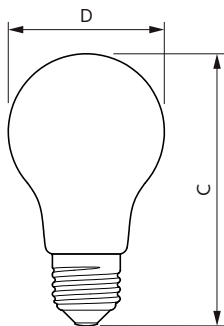

CorePro LED-lyspærer i glass

Målskisse

Product	D	C
CorePro LEDBulbND 7-60W E27 WW A60 CL G	60 mm	104 mm

Product	D	C
CorePro LEDBulbND 7-60W E27 ST64 827CL G	64 mm	140 mm

Product	D	C
CorePro LEDBulb10.5-100W E27 A60 840 FRG	60 mm	104 mm
CorePro LEDBulb8.5-75W E27 A60 840 FR G	60 mm	104 mm
CorePro LEDBulbND 4.5-40W E27 A60830 FRG	60 mm	106 mm
CorePro LEDBulbND 7-60W E27 A60 830 FR G	60 mm	106 mm
CorePro LEDBulbND 8.5-75W E27 A60 830FRG	60 mm	104 mm
CorePro LEDBulbND10.5-100W E27A60 827FRG	60 mm	104 mm
CorePro LEDBulbND10.5-100W E27A60 830FRG	60 mm	104 mm
CorePro LEDBulbND8.5-75W E27 A60 827FR G	60 mm	104 mm

Product	D	C
CorePro LEDBulbND10.5-100W E27A60 827CLG	60 mm	104 mm
CorePro LEDBulbND10.5-100W E27A60 840CLG	60 mm	104 mm