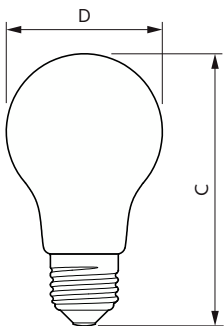

CorePro LEDbulb - Glas

Maatschets

Product	D	C
CorePro LEDBulbND 7-60W E27 WW A60 CL G	60 mm	104 mm

Product	D	C
CorePro LEDBulbND 7-60W E27 ST64 827CL G	64 mm	140 mm

Product	D	C
CorePro LEDBulb10.5-100W E27 A60 840 FRG	60 mm	104 mm
CorePro LEDBulb8.5-75W E27 A60 840 FR G	60 mm	104 mm
CorePro LEDBulbND 4.5-40W E27 A60830 FRG	60 mm	106 mm
CorePro LEDBulbND 7-60W E27 A60 830 FR G	60 mm	106 mm
CorePro LEDBulbND 8.5-75W E27 A60 830FRG	60 mm	104 mm
CorePro LEDBulbND10.5-100W E27A60 827FRG	60 mm	104 mm
CorePro LEDBulbND10.5-100W E27A60 830FRG	60 mm	104 mm
CorePro LEDBulbND8.5-75W E27 A60 827FR G	60 mm	104 mm

Product	D	C
CorePro LEDBulbND10.5-100W E27A60 827CLG	60 mm	104 mm
CorePro LEDBulbND10.5-100W E27A60 840CLG	60 mm	104 mm