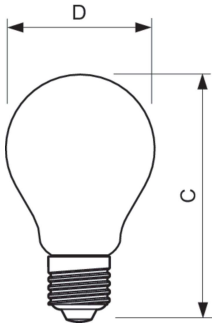

CorePro LEDbulb - Glas

Maatschets

Product	D	C
CorePro LEDBulbND 7-60W E27 WW A60 CL G	60 mm	104 mm

Product	D	C
CorePro LEDBulbND 7-60W E27 ST64 827CL G	64 mm	140 mm

Product	D	C
CorePro LEDBulb10.5-100W E27 A60 840 FRG	60 mm	104 mm
CorePro LEDBulb8.5-75W E27 A60 840 FR G	60 mm	104 mm
CorePro LEDBulbND 4.5-40W E27 A60830 FRG	60 mm	106 mm
CorePro LEDBulbND 7-60W E27 A60 830 FR G	60 mm	106 mm
CorePro LEDBulbND 8.5-75W E27 A60 830FRG	60 mm	104 mm
CorePro LEDBulbND10.5-100W E27A60 827FRG	60 mm	104 mm
CorePro LEDBulbND10.5-100W E27A60 830FRG	60 mm	104 mm
CorePro LEDBulbND8.5-75W E27 A60 827FR G	60 mm	104 mm

Product	D	C
CorePro LEDBulbND10.5-100W E27A60 827CLG	60 mm	104 mm
CorePro LEDBulbND10.5-100W E27A60 840CLG	60 mm	104 mm