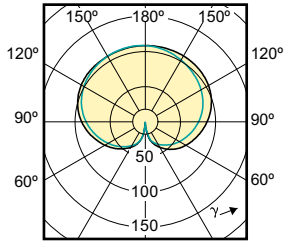

CorePro LEDbulb - Glas

(cd/1000lm) 0° L.O.R.=1.00
— 0-180° — 90-270°