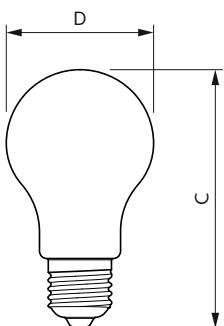

CorePro LEDbulb - Glas

Maatschets

Product	D	C
CorePro LEDBulbND 7-60W E27 WW A60 CL G	60 mm	104 mm

Product	D	C
CorePro LEDBulbND 7-60W E27 ST64 827CL G	64 mm	140 mm

Product	D	C
CorePro LEDBulb10.5-100W E27 A60 840 FRG	60 mm	104 mm
CorePro LEDBulb8.5-75W E27 A60 840 FR G	60 mm	104 mm
CorePro LEDBulbND 4.5-40W E27 A60830 FRG	60 mm	106 mm
CorePro LEDBulbND 7-60W E27 A60 830 FR G	60 mm	106 mm
CorePro LEDBulbND 8.5-75W E27 A60 830FRG	60 mm	104 mm
CorePro LEDBulbND10.5-100W E27A60 827FRG	60 mm	104 mm
CorePro LEDBulbND10.5-100W E27A60 830FRG	60 mm	104 mm
CorePro LEDBulbND8.5-75W E27 A60 827FR G	60 mm	104 mm

Product	D	C
CorePro LEDBulbND10.5-100W E27A60 827CLG	60 mm	104 mm
CorePro LEDBulbND10.5-100W E27A60 840CLG	60 mm	104 mm