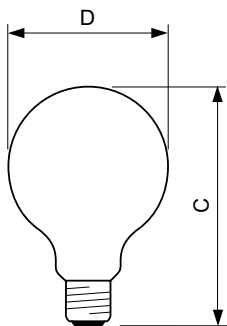

LEDbulb Classic 75W E27 A60 827 CL ND

Lampade a goccia LED CorePro in vetro G

Disegno tecnico

Product	D	C
CorePro LEDBulb7-60W E27 A60 840 FR G	60 mm	106 mm

Product	D	C
CorePro LEDBulbND 7-60W E27 A60 827FR G	60 mm	110 mm
CorePro LEDBulbND4.5-40W E27 A60 827FR G	60 mm	110 mm