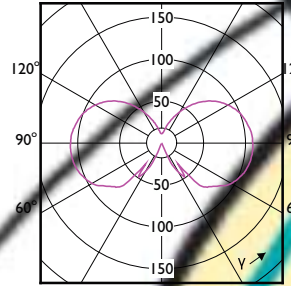

Lampade a goccia LED CorePro in vetro G

Approvazione e applicazione

Order Code	Full Product Name	Consumo energetico kWh/1000 h
36124900	CorePro LEDBulbND 7-60W E27 A60 827FR G	7 kWh
34677200	CorePro LEDBulbND 7-60W E27 G93 827 CL G	7 kWh
36130000	CorePro LEDBulbND4.5-40W E27 A60 827FR G	5 kWh
37751600	CorePro LEDBulb7-60W E27 A60 840 FR G	7 kWh
36126300	CorePro LEDBulbND8.5-75W E27 A60 827FR G	9 kWh
37753000	CorePro LEDBulb8.5-75W E27 A60 840 FR G	9 kWh
36128700	CorePro LEDBulbND10.5-100W E27A60 827FRG	11 kWh
37755400	CorePro LEDBulb10.5-100W E27 A60 840 FRG	11 kWh
34706900	CorePro LEDBulbND10.5-100W E27A60 830FRG	11 kWh
34716800	CorePro LEDBulbND 4.3-40W E27 A60827 CLG	5 kWh
34714400	CorePro LEDBulbND10.5-100W E27A60 827CLG	11 kWh
34710600	CorePro LEDBulbND10.5-100W E27A60 840CLG	11 kWh
38003500	CorePro LEDBulbND 7-60W E27 WW A60 CL G	7 kWh
34712000	CorePro LEDBulbND 8.5-75W E27 A60 827CLG	9 kWh
34708300	CorePro LEDBulbND 8.5-75W E27 A60 840CLG	9 kWh

120°

90°

(cd/1000lm) 0° L.O.R.=1.00
— 0-180° — 90-270°

(cd/1000lm) 0° L.O.R.=1.00
— 0-180° — 90-270°

(cd/1000lm) 0° L.O.R.=1.00
— 0-180° — 90-270°

(cd/1000lm) 0° L.O.R.=1.00
— 0-180° — 90-270°

(cd/1000lm) 0° L.O.R.=1.00
— 0-180° — 90-270°