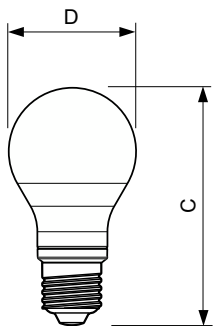

LEDbulb Classic 75W E27 A60 827 CL ND

Lampade a goccia LED CorePro in vetro G

Disegno tecnico

Product	D	C
CorePro LEDBulb7-60W E27 A60 840 FR G	60 mm	106 mm

Product	D	C
CorePro LEDBulbND 7-60W E27 A60 827FR G	60 mm	110 mm
CorePro LEDBulbND4.5-40W E27 A60 827FR G	60 mm	110 mm