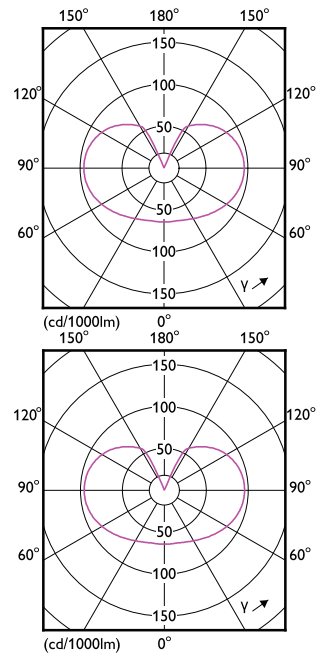

Lampade a goccia LED CorePro in vetro G