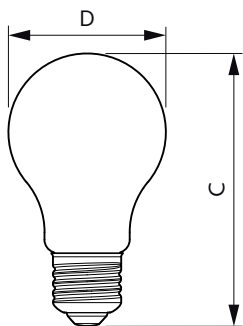

LEDbulb Classic 75W E27 A60 827 CL ND

Lampade a goccia LED CorePro in vetro G

Disegno tecnico

Product	D	C
CorePro LEDBulb7-60W E27 A60 840 FR G	60 mm	106 mm

Product	D	C
CorePro LEDBulbND 7-60W E27 A60 827FR G	60 mm	110 mm
CorePro LEDBulbND4.5-40W E27 A60 827FR G	60 mm	110 mm