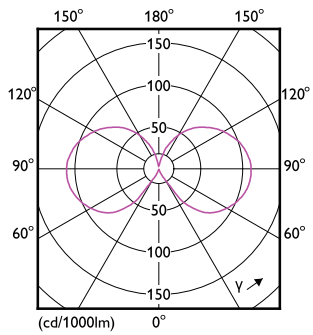

Lampade a goccia LED CorePro in vetro G

Approvazione e applicazione

Order Code	Full Product Name	Consumo energetico kWh/1000 h
36124900	CorePro LEDBulbND 7-60W E27 A60 827FR G	7 kWh
34677200	CorePro LEDBulbND 7-60W E27 G93 827 CL G	7 kWh
36130000	CorePro LEDBulbND4.5-40W E27 A60 827FR G	5 kWh
37751600	CorePro LEDBulb7-60W E27 A60 840 FR G	7 kWh
36126300	CorePro LEDBulbND8.5-75W E27 A60 827FR G	9 kWh
37753000	CorePro LEDBulb8.5-75W E27 A60 840 FR G	9 kWh
36128700	CorePro LEDBulbND10.5-100W E27A60 827FRG	11 kWh
37755400	CorePro LEDBulb10.5-100W E27 A60 840 FRG	11 kWh
34706900	CorePro LEDBulbND10.5-100W E27A60 830FRG	11 kWh
34716800	CorePro LEDBulbND 4.3-40W E27 A60827 CLG	5 kWh
34714400	CorePro LEDBulbND10.5-100W E27A60 827CLG	11 kWh
34710600	CorePro LEDBulbND10.5-100W E27A60 840CLG	11 kWh
38003500	CorePro LEDBulbND 7-60W E27 WW A60 CL G	7 kWh
34712000	CorePro LEDBulbND 8.5-75W E27 A60 827CLG	9 kWh
34708300	CorePro LEDBulbND 8.5-75W E27 A60 840CLG	9 kWh