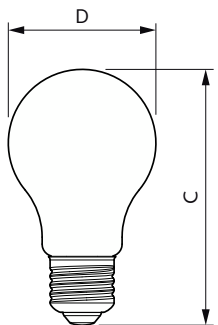

LEDbulb Classic 75W E27 A60 827 CL ND

Lampade a goccia LED CorePro in vetro G

Disegno tecnico

Product	D	C
CorePro LEDBulb7-60W E27 A60 840 FR G	60 mm	106 mm

Product	D	C
CorePro LEDBulbND 7-60W E27 A60 827FR G	60 mm	110 mm
CorePro LEDBulbND4.5-40W E27 A60 827FR G	60 mm	110 mm