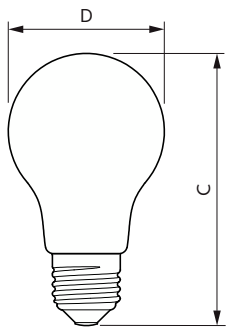

Lampade a goccia LED CorePro in vetro G

Disegno tecnico

Product	D	C
CorePro LEDBulbND 7-60W E27 WW A60 CL G	60 mm	104 mm

Product	D	C
CorePro LEDBulb10.5-100W E27 A60 840 FRG	60 mm	104 mm
CorePro LEDBulb8.5-75W E27 A60 840 FR G	60 mm	104 mm
CorePro LEDBulbND10.5-100W E27A60 827FRG	60 mm	104 mm
CorePro LEDBulbND10.5-100W E27A60 830FRG	60 mm	104 mm
CorePro LEDBulbND8.5-75W E27 A60 827FR G	60 mm	104 mm

Product	D	C
CorePro LEDBulbND10.5-100W E27A60 827CLG	60 mm	104 mm
CorePro LEDBulbND10.5-100W E27A60 840CLG	60 mm	104 mm