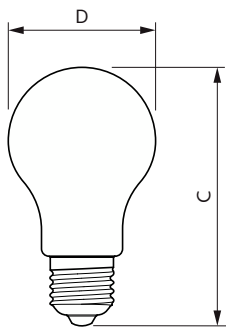

Lampade a goccia LED CorePro in vetro G

Disegno tecnico

Product	D	C
CorePro LEDBulbND 7-60W E27 WW A60 CL G	60 mm	104 mm

Product	D	C
CorePro LEDBulb10.5-100W E27 A60 840 FRG	60 mm	104 mm
CorePro LEDBulb8.5-75W E27 A60 840 FR G	60 mm	104 mm
CorePro LEDBulbND10.5-100W E27A60 827FRG	60 mm	104 mm
CorePro LEDBulbND10.5-100W E27A60 830FRG	60 mm	104 mm
CorePro LEDBulbND8.5-75W E27 A60 827FR G	60 mm	104 mm

Product	D	C
CorePro LEDBulbND10.5-100W E27A60 827CLG	60 mm	104 mm
CorePro LEDBulbND10.5-100W E27A60 840CLG	60 mm	104 mm