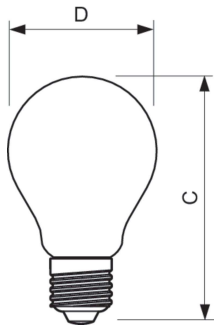

Lampade a goccia LED CorePro in vetro G

Disegno tecnico

Product	D	C
CorePro LEDBulbND 7-60W E27 WW A60 CL G	60 mm	104 mm

Product	D	C
CorePro LEDBulb10.5-100W E27 A60 840 FRG	60 mm	104 mm
CorePro LEDBulb8.5-75W E27 A60 840 FR G	60 mm	104 mm
CorePro LEDBulbND10.5-100W E27A60 827FRG	60 mm	104 mm
CorePro LEDBulbND10.5-100W E27A60 830FRG	60 mm	104 mm
CorePro LEDBulbND8.5-75W E27 A60 827FR G	60 mm	104 mm

Product	D	C
CorePro LEDBulbND10.5-100W E27A60 827CLG	60 mm	104 mm
CorePro LEDBulbND10.5-100W E27A60 840CLG	60 mm	104 mm