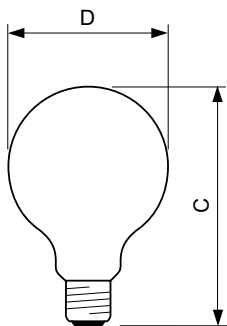

## Disegno tecnico

Product	D	C
CorePro LEDBulb7-60W E27 A60 840 FR G	60 mm	106 mm

Product	D	C
CorePro LEDBulbND 7-60W E27 A60 827FR G	60 mm	110 mm
CorePro LEDBulbND4.5-40W E27 A60 827FR G	60 mm	110 mm

Product	D	C
CorePro LEDBulbND 7-60W E27 G93 827 CL G	95 mm	140 mm