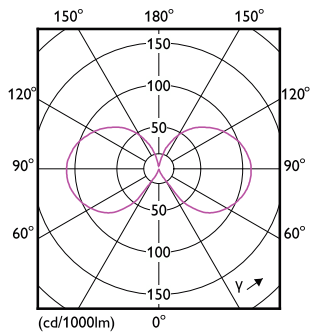

Lampade a goccia LED CorePro in vetro G

Approvazione e applicazione

Order Code	Full Product Name	Consumo energetico kWh/1000 h
36124900	CorePro LEDBulbND 7-60W E27 A60 827FR G	7 kWh
34677200	CorePro LEDBulbND 7-60W E27 G93 827 CL G	7 kWh
36130000	CorePro LEDBulbND4.5-40W E27 A60 827FR G	5 kWh
37751600	CorePro LEDBulb7-60W E27 A60 840 FR G	7 kWh
36126300	CorePro LEDBulbND8.5-75W E27 A60 827FR G	9 kWh
37753000	CorePro LEDBulb8.5-75W E27 A60 840 FR G	9 kWh
36128700	CorePro LEDBulbND10.5-100W E27A60 827FRG	11 kWh
37755400	CorePro LEDBulb10.5-100W E27 A60 840 FRG	11 kWh
34706900	CorePro LEDBulbND10.5-100W E27A60 830FRG	11 kWh
34716800	CorePro LEDBulbND 4.3-40W E27 A60827 CLG	5 kWh
34714400	CorePro LEDBulbND10.5-100W E27A60 827CLG	11 kWh
34710600	CorePro LEDBulbND10.5-100W E27A60 840CLG	11 kWh
38003500	CorePro LEDBulbND 7-60W E27 WW A60 CL G	7 kWh
34712000	CorePro LEDBulbND 8.5-75W E27 A60 827CLG	9 kWh
34708300	CorePro LEDBulbND 8.5-75W E27 A60 840CLG	9 kWh