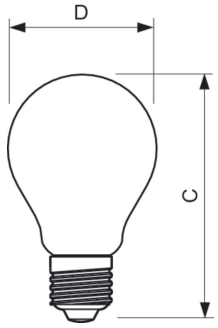

Lampade a goccia LED CorePro in vetro G

Disegno tecnico

Product	D	C
CorePro LEDBulbND 7-60W E27 WW A60 CL G	60 mm	104 mm

Product	D	C
CorePro LEDBulb10.5-100W E27 A60 840 FRG	60 mm	104 mm
CorePro LEDBulb8.5-75W E27 A60 840 FR G	60 mm	104 mm
CorePro LEDBulbND10.5-100W E27A60 827FRG	60 mm	104 mm
CorePro LEDBulbND10.5-100W E27A60 830FRG	60 mm	104 mm
CorePro LEDBulbND8.5-75W E27 A60 827FR G	60 mm	104 mm

Product	D	C
CorePro LEDBulbND10.5-100W E27A60 827CLG	60 mm	104 mm
CorePro LEDBulbND10.5-100W E27A60 840CLG	60 mm	104 mm