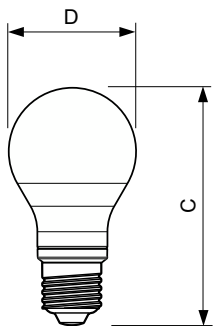

## Disegno tecnico

Product	D	C
CorePro LEDBulb7-60W E27 A60 840 FR G	60 mm	106 mm

Product	D	C
CorePro LEDBulbND 7-60W E27 A60 827FR G	60 mm	110 mm
CorePro LEDBulbND4.5-40W E27 A60 827FR G	60 mm	110 mm

Product	D	C
CorePro LEDBulbND 7-60W E27 G93 827 CL G	95 mm	140 mm