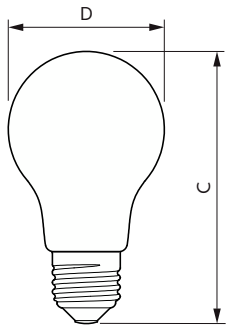

Lampade a goccia LED CorePro in vetro G

Disegno tecnico

Product	D	C
CorePro LEDBulbND 7-60W E27 WW A60 CL G	60 mm	104 mm

Product	D	C
CorePro LEDBulb10.5-100W E27 A60 840 FRG	60 mm	104 mm
CorePro LEDBulb8.5-75W E27 A60 840 FR G	60 mm	104 mm
CorePro LEDBulbND10.5-100W E27A60 827FRG	60 mm	104 mm
CorePro LEDBulbND10.5-100W E27A60 830FRG	60 mm	104 mm
CorePro LEDBulbND8.5-75W E27 A60 827FR G	60 mm	104 mm

Product	D	C
CorePro LEDBulbND10.5-100W E27A60 827CLG	60 mm	104 mm
CorePro LEDBulbND10.5-100W E27A60 840CLG	60 mm	104 mm