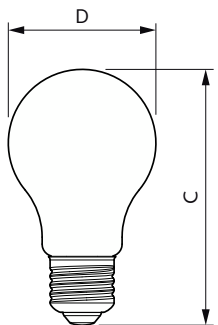

## Disegno tecnico

Product	D	C
CorePro LEDBulb7-60W E27 A60 840 FR G	60 mm	106 mm

Product	D	C
CorePro LEDBulbND 7-60W E27 A60 827FR G	60 mm	110 mm
CorePro LEDBulbND4.5-40W E27 A60 827FR G	60 mm	110 mm

Product	D	C
CorePro LEDBulbND 7-60W E27 G93 827 CL G	95 mm	140 mm