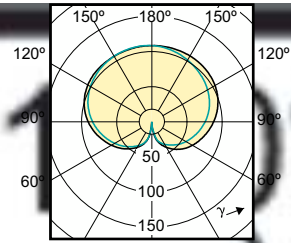

120°

90°

(cd/1000lm) 0° L.O.R.=1.00

— 0-180° — 90-270°

(cd/1000lm) 0°

(cd/1000lm) 0°

(cd/1000lm) 0°

(cd/1000lm) 0°