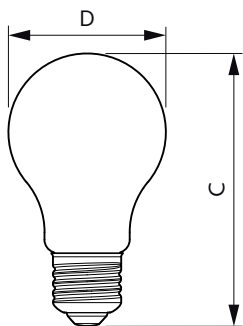

## Disegno tecnico

Product	D	C
CorePro LEDBulb7-60W E27 A60 840 FR G	60 mm	106 mm

Product	D	C
CorePro LEDBulbND 7-60W E27 A60 827FR G	60 mm	110 mm
CorePro LEDBulbND4.5-40W E27 A60 827FR G	60 mm	110 mm

Product	D	C
CorePro LEDBulbND 7-60W E27 G93 827 CL G	95 mm	140 mm