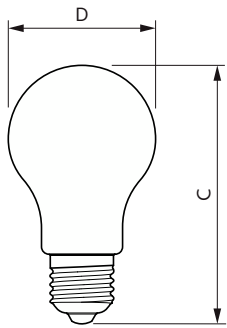

Lampade a goccia LED CorePro in vetro G

Disegno tecnico

Product	D	C
CorePro LEDBulbND 7-60W E27 WW A60 CL G	60 mm	104 mm

Product	D	C
CorePro LEDBulb10.5-100W E27 A60 840 FRG	60 mm	104 mm
CorePro LEDBulb8.5-75W E27 A60 840 FR G	60 mm	104 mm
CorePro LEDBulbND10.5-100W E27A60 827FRG	60 mm	104 mm
CorePro LEDBulbND10.5-100W E27A60 830FRG	60 mm	104 mm
CorePro LEDBulbND8.5-75W E27 A60 827FR G	60 mm	104 mm

Product	D	C
CorePro LEDBulbND10.5-100W E27A60 827CLG	60 mm	104 mm
CorePro LEDBulbND10.5-100W E27A60 840CLG	60 mm	104 mm