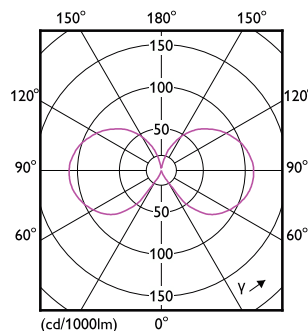

Approval and Application

Order Code	Full Product Name	Energy Consumption kWh/1000 h
929001243002	CorePro LEDBulbND 7-60W E27 A60 827FR G	7 kWh
929001387992	CorePro LEDBulbND 7-60W E27 G93 827 CL G	7 kWh
929001387692	CorePro LEDBulbND 7-60W E27 ST64 827CL G	7 kWh
929001242992	CorePro LEDBulbND4.5-40W E27 A60 827FR G	5 kWh
929001323592	CorePro LEDBulb7-60W E27 A60 840 FR G	7 kWh
929002025702	CorePro LEDBulbND8.5-75W E27 A60 827FR G	9 kWh
929002025892	CorePro LEDBulb8.5-75W E27 A60 840 FR G	9 kWh
929002026402	CorePro LEDBulbND10.5-100W E27A60 827FRG	11 kWh
929002026592	CorePro LEDBulb10.5-100W E27 A60 840 FRG	11 kWh
929002424992	CorePro LEDBulbND 4.5-40W E27 A60830 FRG	5 kWh
929002425092	CorePro LEDBulbND 7-60W E27 A60 830 FR G	7 kWh
929002425192	CorePro LEDBulbND 8.5-75W E27 A60 830FRG	9 kWh
929002425292	CorePro LEDBulbND10.5-100W E27A60 830FRG	11 kWh
929001890092	CorePro LEDBulbND 4.3-40W E27 A60827 CLG	5 kWh

Order Code	Full Product Name	Energy Consumption kWh/1000 h
929002026192	CorePro LEDBulbND10.5-100W E27A60 827CLG	11 kWh
929002026292	CorePro LEDBulbND10.5-100W E27A60 840CLG	11 kWh
929001387362	CorePro LEDBulbND 7-60W E27 WW A60 CL G	7 kWh
929002025492	CorePro LEDBulbND 8.5-75W E27 A60 827CLG	9 kWh
929002025592	CorePro LEDBulbND 8.5-75W E27 A60 840CLG	9 kWh