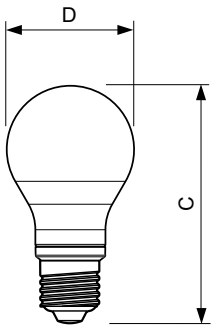

CorePro Glass LED bulbs

Dimensional drawing

Product	D	C
CorePro LEDBulb7-60W E27 A60 840 FR G	60 mm	106 mm

Product	D	C
CorePro LEDBulbND 7-60W E27 A60 827FR G	60 mm	110 mm
CorePro LEDBulbND4.5-40W E27 A60 827FR G	60 mm	110 mm

Product	D	C
CorePro LEDBulbND 7-60W E27 G93 827 CL G	95 mm	140 mm

Product	D	C
CorePro LEDBulbND 4.3-40W E27 A60827 CLG	60 mm	104 mm
CorePro LEDBulbND 8.5-75W E27 A60 827CLG	60 mm	104 mm
CorePro LEDBulbND 8.5-75W E27 A60 840CLG	60 mm	104 mm