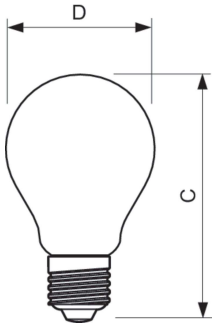

MZD LEDCLA 60W A60 E27

LEDbulb Classic 75W E27 A60 827 CL ND

CorePro Glass LED bulbs

Dimensional drawing

Product	D	C
CorePro LEDBulb7-60W E27 A60 840 FR G	60 mm	106 mm

Product	D	C
CorePro LEDBulbND 7-60W E27 A60 827FR G	60 mm	110 mm
CorePro LEDBulbND4.5-40W E27 A60 827FR G	60 mm	110 mm

CorePro Glass LED bulbs

Dimensional drawing

Product	D	C
CorePro LEDBulbND 7-60W E27 WW A60 CL G	60 mm	104 mm

Product	D	C
CorePro LEDBulbND 7-60W E27 ST64 827CL G	64 mm	140 mm

Product	D	C
CorePro LEDBulb10.5-100W E27 A60 840 FRG	60 mm	104 mm
CorePro LEDBulb8.5-75W E27 A60 840 FR G	60 mm	104 mm
CorePro LEDBulbND 4.5-40W E27 A60830 FRG	60 mm	106 mm
CorePro LEDBulbND 7-60W E27 A60 830 FR G	60 mm	106 mm
CorePro LEDBulbND 8.5-75W E27 A60 830FRG	60 mm	104 mm
CorePro LEDBulbND10.5-100W E27A60 827FRG	60 mm	104 mm
CorePro LEDBulbND10.5-100W E27A60 830FRG	60 mm	104 mm
CorePro LEDBulbND8.5-75W E27 A60 827FR G	60 mm	104 mm