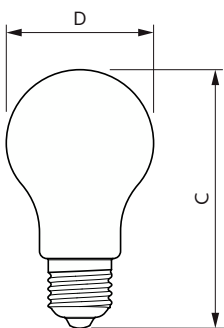

MZD LEDCLA 60W A60 E27

LEDbulb Classic 75W E27 A60 827 CL ND

CorePro Glass LED bulbs

Dimensional drawing

Product	D	C
CorePro LEDBulb7-60W E27 A60 840 FR G	60 mm	106 mm

Product	D	C
CorePro LEDBulbND 7-60W E27 A60 827FR G	60 mm	110 mm
CorePro LEDBulbND4.5-40W E27 A60 827FR G	60 mm	110 mm

CorePro Glass LED bulbs

Dimensional drawing

Product	D	C
CorePro LEDBulbND 7-60W E27 WW A60 CL G	60 mm	104 mm

Product	D	C
CorePro LEDBulbND 7-60W E27 ST64 827CL G	64 mm	140 mm

Product	D	C
CorePro LEDBulb10.5-100W E27 A60 840 FRG	60 mm	104 mm
CorePro LEDBulb8.5-75W E27 A60 840 FR G	60 mm	104 mm
CorePro LEDBulbND 4.5-40W E27 A60830 FRG	60 mm	106 mm
CorePro LEDBulbND 7-60W E27 A60 830 FR G	60 mm	106 mm
CorePro LEDBulbND 8.5-75W E27 A60 830FRG	60 mm	104 mm
CorePro LEDBulbND10.5-100W E27A60 827FRG	60 mm	104 mm
CorePro LEDBulbND10.5-100W E27A60 830FRG	60 mm	104 mm
CorePro LEDBulbND8.5-75W E27 A60 827FR G	60 mm	104 mm