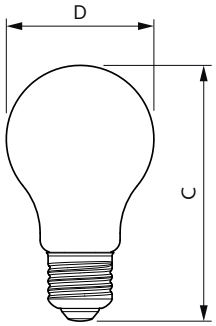

CorePro Glass LED bulbs

Dimensional drawing

Product	D	C
CorePro LEDBulb7-60W E27 A60 840 FR G	60 mm	106 mm

Product	D	C
CorePro LEDBulbND 7-60W E27 A60 827FR G	60 mm	110 mm
CorePro LEDBulbND4.5-40W E27 A60 827FR G	60 mm	110 mm

Product	D	C
CorePro LEDBulbND 7-60W E27 G93 827 CL G	95 mm	140 mm

Product	D	C
CorePro LEDBulbND 4.3-40W E27 A60827 CLG	60 mm	104 mm
CorePro LEDBulbND 8.5-75W E27 A60 827CLG	60 mm	104 mm
CorePro LEDBulbND 8.5-75W E27 A60 840CLG	60 mm	104 mm