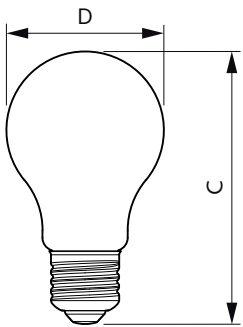

CorePro Glass LED bulbs

Dimensional drawing

Product	D	C
CorePro LEDBulb7-60W E27 A60 840 FR G	60 mm	106 mm

Product	D	C
CorePro LEDBulbND 7-60W E27 A60 827FR G	60 mm	110 mm
CorePro LEDBulbND4.5-40W E27 A60 827FR G	60 mm	110 mm

Product	D	C
CorePro LEDBulbND 7-60W E27 G93 827 CL G	95 mm	140 mm

Product	D	C
CorePro LEDBulbND 4.3-40W E27 A60827 CLG	60 mm	104 mm
CorePro LEDBulbND 8.5-75W E27 A60 827CLG	60 mm	104 mm
CorePro LEDBulbND 8.5-75W E27 A60 840CLG	60 mm	104 mm