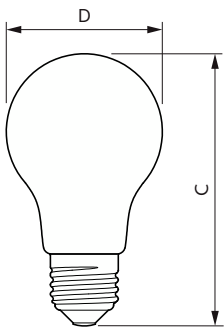

MZD LEDCLA 60W A60 E27

LEDbulb Classic 75W E27 A60 827 CL ND

CorePro Glass LED bulbs

Dimensional drawing

Product	D	C
CorePro LEDBulb7-60W E27 A60 840 FR G	60 mm	106 mm

Product	D	C
CorePro LEDBulbND 7-60W E27 A60 827FR G	60 mm	110 mm
CorePro LEDBulbND4.5-40W E27 A60 827FR G	60 mm	110 mm

CorePro Glass LED bulbs

Dimensional drawing

Product	D	C
CorePro LEDBulbND 7-60W E27 WW A60 CL G	60 mm	104 mm

Product	D	C
CorePro LEDBulbND 7-60W E27 ST64 827CL G	64 mm	140 mm

Product	D	C
CorePro LEDBulb10.5-100W E27 A60 840 FRG	60 mm	104 mm
CorePro LEDBulb8.5-75W E27 A60 840 FR G	60 mm	104 mm
CorePro LEDBulbND 4.5-40W E27 A60830 FRG	60 mm	106 mm
CorePro LEDBulbND 7-60W E27 A60 830 FR G	60 mm	106 mm
CorePro LEDBulbND 8.5-75W E27 A60 830FRG	60 mm	104 mm
CorePro LEDBulbND10.5-100W E27A60 827FRG	60 mm	104 mm
CorePro LEDBulbND10.5-100W E27A60 830FRG	60 mm	104 mm
CorePro LEDBulbND8.5-75W E27 A60 827FR G	60 mm	104 mm