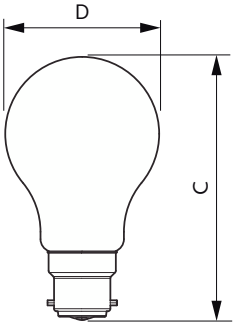

Uygulama

- Ev
- Konaklama

MASTER Value Glass LED ampuller

Versions

LEDclassic 60W A60 E27 CL
WGD90 SRT4 1

Bulb A67 100W 1521lm 2700K E27
NDFrosted

Boyutlu çizim

Product	D	C
MAS VLE LEDBulbD11.2-100W E27 927 A60FRG	60 mm	108 mm
MAS VLE LEDBulbD11.2-100W E27 940A60FRG	60 mm	108 mm
MAS VLE LEDBulbDT5.9-60W E27 927A60CL G	60 mm	104 mm
MASVLELEDBulb D5.9-60W E27 927A60FR G UK	60 mm	104 mm