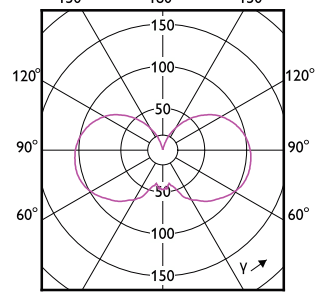

MASTER Value Glass LED bulbs