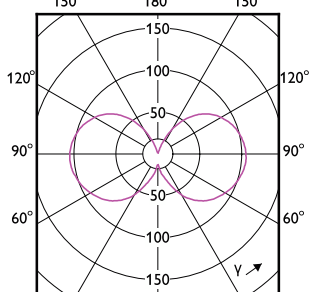

MASTER Value Glass LED bulbs