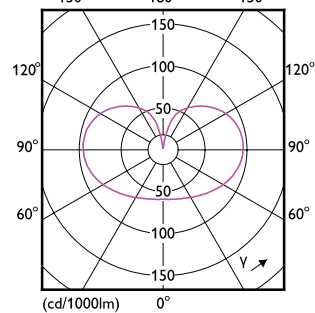

MASTER Value Glass LED bulbs