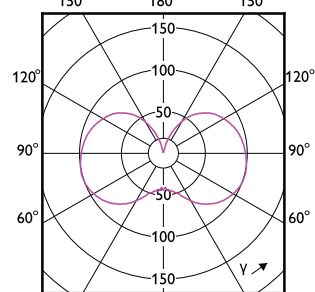

MASTER Value Glass LED bulbs