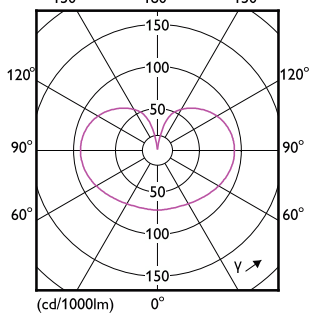

MASTER Value Glass LED bulbs