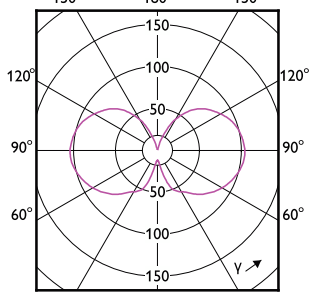

MASTER Value Glass LED bulbs