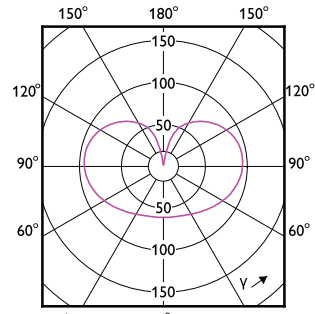

MASTER Value Glass LED bulbs