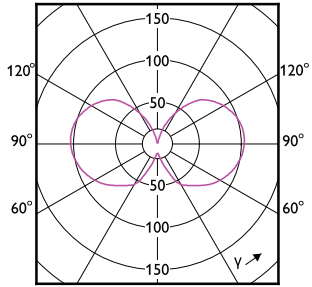

MASTER Value Glass LED bulbs