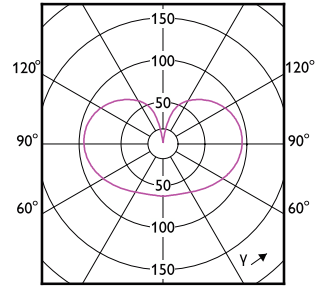

MASTER Value Glass LED bulbs