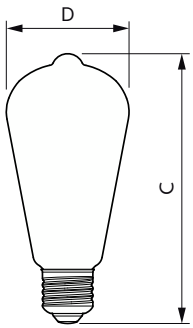

MASTER Value Glass LED bulbs

Måttskiss

Product	D	C
MAS VLE LEDBulb D5.9-60W E27 927 A60CLG	60 mm	104 mm
MAS VLE LEDBulb D5.9-60W E27 927 A60 FRG	60 mm	104 mm
MAS VLE LEDBulb D7.8-75W E27 927 A60 CLG	60 mm	104 mm
MAS VLE LEDBulb D7.8-75W E27 927 A60 FRG	60 mm	104 mm
MAS VLE LEDBulbD11.2-100W E27 927 A60CLG	60 mm	108 mm
MAS VLE LEDBulbD11.2-100W E27 927 A60FRG	60 mm	108 mm
MAS VLE LEDBulbD11.2-100W E27 940A60FRG	60 mm	108 mm
MAS VLE LEDBulbD3.4-40W E27 927 A60 CL G	60 mm	104 mm
MAS VLE LEDBulbD3.4-40W E27 927 A60 FR G	60 mm	104 mm

Product	D	C
MAS VLE LEDBulb D5.9-60W E27 927 ST64CLG	64 mm	140 mm
MAS VLE LEDBulb DT5.9-60W E27 927ST64CLG	64 mm	140 mm

Product	D	C
MAS VLE LEDBulb DT5.9-60W E27 927G93CL G	95 mm	137 mm

Product	D	C
MAS VLE LEDBulb D5.9-60W E27 927 G120CLG	124 mm	178 mm