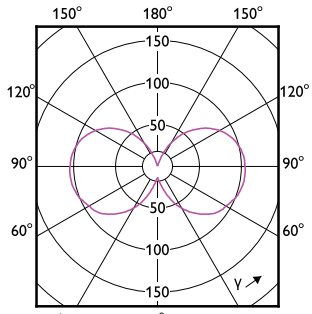

MASTER Value Glass LED bulbs