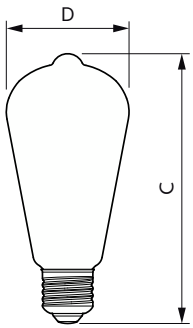

LEDbulb MAS G120 E27 CL

LEDclassic 60W G93 E27 CL
WGD90 1PF 4 1

LEDclassic 60W ST64 E27 CL
WGD90 SRT4 1

LEDbulb MAS ST64 E27 CL

MASTER Value LEDbulb

Maatschets

Product	D	C
MAS VLE LEDBulb D5.9-60W E27 927 A60CLG	60 mm	104 mm
MAS VLE LEDBulb D5.9-60W E27 927 A60 FRG	60 mm	104 mm
MAS VLE LEDBulb D7.8-75W E27 927 A60 CLG	60 mm	104 mm
MAS VLE LEDBulb D7.8-75W E27 927 A60 FRG	60 mm	104 mm
MAS VLE LEDBulbD11.2-100W E27 927 A60CLG	60 mm	108 mm
MAS VLE LEDBulbD11.2-100W E27 927 A60FRG	60 mm	108 mm
MAS VLE LEDBulbD11.2-100W E27 940A60FRG	60 mm	108 mm
MAS VLE LEDBulbD3.4-40W E27 927 A60 CL G	60 mm	104 mm
MAS VLE LEDBulbD3.4-40W E27 927 A60 FR G	60 mm	104 mm

Product	D	C
MAS VLE LEDBulb D5.9-60W E27 927 ST64CLG	64 mm	140 mm
MAS VLE LEDBulb DT5.9-60W E27 927ST64CLG	64 mm	140 mm

Product	D	C
MAS VLE LEDBulb DT5.9-60W E27 927G93CL G	95 mm	137 mm

Product	D	C
MAS VLE LEDBulb D5.9-60W E27 927 G120CLG	124 mm	178 mm