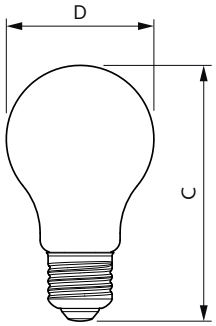

LEDbulb MAS G120 E27 CL

LEDclassic 60W G93 E27 CL
WGD90 1PF 4 1

LEDclassic 60W ST64 E27 CL
WGD90 SRT4 1

LEDbulb MAS ST64 E27 CL

MASTER Value LEDbulb

Maatschets

Product	D	C
MAS VLE LEDBulb D5.9-60W E27 927 A60CLG	60 mm	104 mm
MAS VLE LEDBulb D5.9-60W E27 927 A60 FRG	60 mm	104 mm
MAS VLE LEDBulb D7.8-75W E27 927 A60 CLG	60 mm	104 mm
MAS VLE LEDBulb D7.8-75W E27 927 A60 FRG	60 mm	104 mm
MAS VLE LEDBulbD11.2-100W E27 927 A60CLG	60 mm	108 mm
MAS VLE LEDBulbD11.2-100W E27 927 A60FRG	60 mm	108 mm
MAS VLE LEDBulbD11.2-100W E27 940A60FRG	60 mm	108 mm
MAS VLE LEDBulbD3.4-40W E27 927 A60 CL G	60 mm	104 mm
MAS VLE LEDBulbD3.4-40W E27 927 A60 FR G	60 mm	104 mm

Product	D	C
MAS VLE LEDBulb D5.9-60W E27 927 ST64CLG	64 mm	140 mm
MAS VLE LEDBulb DT5.9-60W E27 927ST64CLG	64 mm	140 mm

Product	D	C
MAS VLE LEDBulb DT5.9-60W E27 927G93CL G	95 mm	137 mm

Product	D	C
MAS VLE LEDBulb D5.9-60W E27 927 G120CLG	124 mm	178 mm