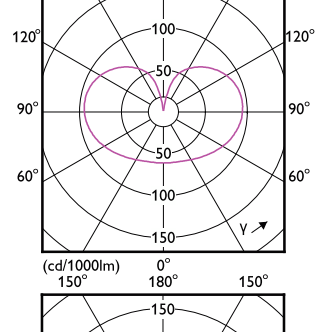

MASTER Value LEDbulb

Order Code	Full Product Name	Bereik omgevingstemperatuur	Energieverbruik kWh/1.000 uur
8719514347960	MAS VLE LEDBulb D5.9-60W E27 927 ST64CLG	-20 tot +45 °C	6 kWh