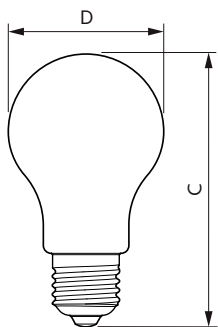

Cote

Product	D	C
CorePro LEDBulbND 120W E27 A67 827 CL G	70 mm	121 mm
CorePro LEDBulbND 120W E27 A67 827 FR G	70 mm	121 mm
CorePro LEDBulbND 120W E27 A67 840 FR G	70 mm	121 mm
CorePro LEDBulbND 120W E27 A67 865 FR G	70 mm	121 mm
CorePro LEDBulbND 150W E27 A67 827 FR G	70 mm	121 mm
CorePro LEDBulbND 150W E27 A67 840 FR G	70 mm	121 mm
CorePro LEDBulbND 150W E27 A67 865 FR G	70 mm	121 mm

Product	D	C
CorePro LEDBulbND17-150W E27 A67 827 CLG	70 mm	128 mm