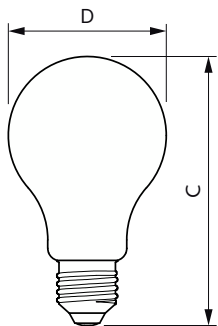

Cote

Product	D	C
CorePro LEDBulbND 120W E27 A67 827 CL G	70 mm	121 mm
CorePro LEDBulbND 120W E27 A67 827 FR G	70 mm	121 mm
CorePro LEDBulbND 120W E27 A67 840 FR G	70 mm	121 mm
CorePro LEDBulbND 120W E27 A67 865 FR G	70 mm	121 mm
CorePro LEDBulbND 150W E27 A67 827 FR G	70 mm	121 mm
CorePro LEDBulbND 150W E27 A67 840 FR G	70 mm	121 mm
CorePro LEDBulbND 150W E27 A67 865 FR G	70 mm	121 mm

Product	D	C
CorePro LEDBulbND17-150W E27 A67 827 CLG	70 mm	128 mm