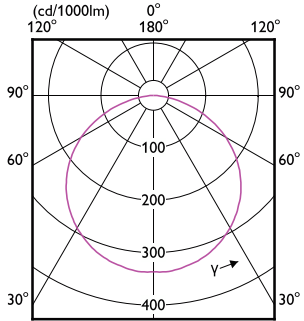

Fita LED Corepro