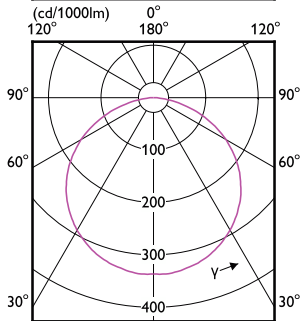

Fita LED Corepro