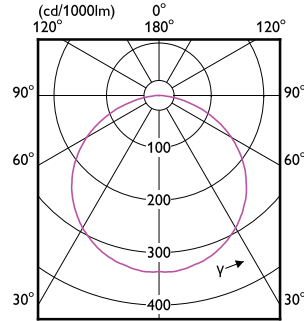

Fita LED Corepro