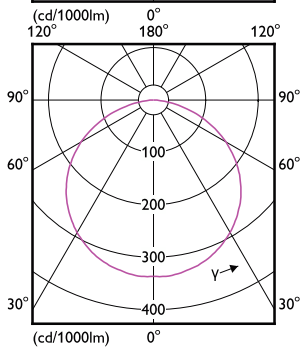

Fita LED Corepro