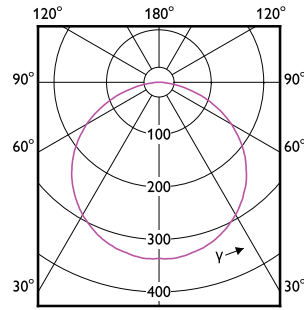

Fita LED Corepro