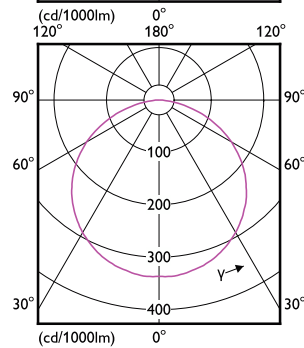

Fita LED Corepro