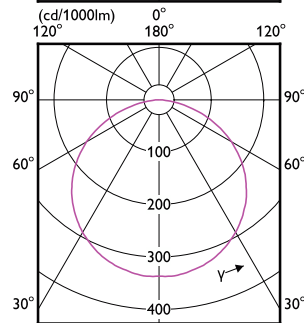

Fita LED Corepro