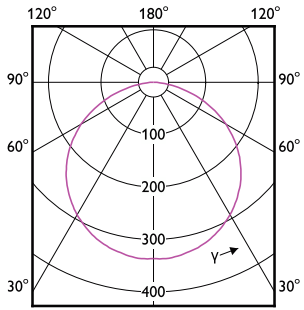

Fita LED Corepro