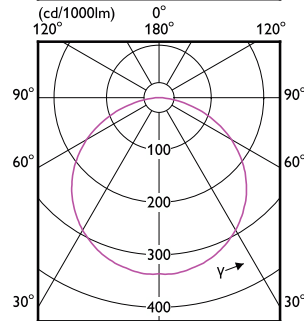

Fita LED Corepro