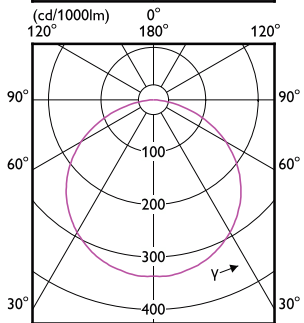

Fita LED Corepro