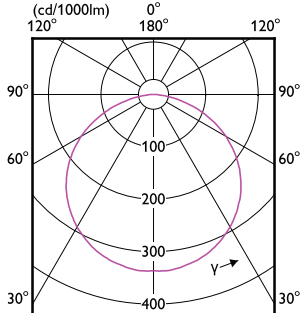

Corepro LED Strip

Order Code	Full Product Name	Ambient temperature range
929002696002	CorePro LEDstrip 12.3W830 1450LM/M 5M	-20 to +40 °C
929002696102	CorePro LEDstrip 12.3W840 1600LM/M 5M	-20 to +40 °C
929002696202	CorePro LEDstrip 12.3W865 1580LM/M 5M	-20 to +40 °C
929003167802	LS tape-to-tape connector IP20 50pcs EU	-
929003244102	U profile 2M accessory kit 30pcs	-
929003244402	H profile 1M accessory kit 60pcs	-
929003244502	H profile 2M accessory kit 30pcs	-
929002650212	LS155 LED6 6W 827 5M 24V LA	-10 to +40 °C
929002650312	LS155 LED6 6W 840 5M 24V LA	-10 to +40 °C
929002650412	LS155 LED6 6W 865 5M 24V LA	-10 to +40 °C
929002650812	LS155 LED12 12W 827 5M 24V LA	-10 to +40 °C
929002650912	LS155 LED12 12W 840 5M 24V LA	-10 to +40 °C
929002651012	LS155 LED12 12W 865 5M 24V LA	-10 to +40 °C
929002651112	LS155 LED16 15.5W 827 5M 24V LA	-10 to +40 °C
929002651212	LS155 LED16 15.5W 840 5M 24V LA	-10 to +40 °C
929002651312	LS155 LED16 15.5W 865 5M 24V LA	-10 to +40 °C
929003167702	LS corner connector IP20 50pcs EU	-
929003167602	LS mounting clips IP20 50pcs EU	-