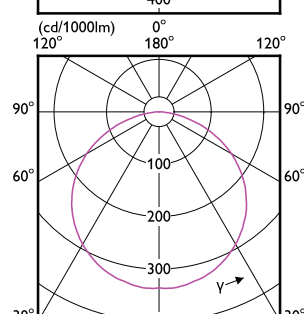

Corepro LED Strip

Order Code	Full Product Name	Ambient temperature range
929002696002	CorePro LEDstrip 12.3W830 1450LM/M 5M	-20 to +40 °C
929002696102	CorePro LEDstrip 12.3W840 1600LM/M 5M	-20 to +40 °C
929002696202	CorePro LEDstrip 12.3W865 1580LM/M 5M	-20 to +40 °C
929003167802	LS tape-to-tape connector IP20 50pcs EU	-
929003244102	U profile 2M accessory kit 30pcs	-
929003244402	H profile 1M accessory kit 60pcs	-
929003244502	H profile 2M accessory kit 30pcs	-
929002650212	LS155 LED6 6W 827 5M 24V LA	-10 to +40 °C
929002650312	LS155 LED6 6W 840 5M 24V LA	-10 to +40 °C
929002650412	LS155 LED6 6W 865 5M 24V LA	-10 to +40 °C
929002650812	LS155 LED12 12W 827 5M 24V LA	-10 to +40 °C
929002650912	LS155 LED12 12W 840 5M 24V LA	-10 to +40 °C
929002651012	LS155 LED12 12W 865 5M 24V LA	-10 to +40 °C
929002651112	LS155 LED16 15.5W 827 5M 24V LA	-10 to +40 °C
929002651212	LS155 LED16 15.5W 840 5M 24V LA	-10 to +40 °C
929002651312	LS155 LED16 15.5W 865 5M 24V LA	-10 to +40 °C
929003167702	LS corner connector IP20 50pcs EU	-
929003167602	LS mounting clips IP20 50pcs EU	-