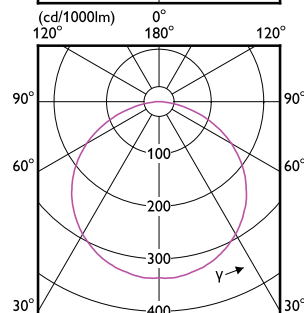

Corepro LED Strip

Order Code	Full Product Name	Ambient temperature range
929002696002	CorePro LEDstrip 12.3W830 1450LM/M 5M	-20 to +40 °C
929002696102	CorePro LEDstrip 12.3W840 1600LM/M 5M	-20 to +40 °C
929002696202	CorePro LEDstrip 12.3W865 1580LM/M 5M	-20 to +40 °C
929003167802	LS tape-to-tape connector IP20 50pcs EU	-
929003244102	U profile 2M accessory kit 30pcs	-
929003244402	H profile 1M accessory kit 60pcs	-
929003244502	H profile 2M accessory kit 30pcs	-
929002650212	LS155 LED6 6W 827 5M 24V LA	-10 to +40 °C
929002650312	LS155 LED6 6W 840 5M 24V LA	-10 to +40 °C
929002650412	LS155 LED6 6W 865 5M 24V LA	-10 to +40 °C
929002650812	LS155 LED12 12W 827 5M 24V LA	-10 to +40 °C
929002650912	LS155 LED12 12W 840 5M 24V LA	-10 to +40 °C
929002651012	LS155 LED12 12W 865 5M 24V LA	-10 to +40 °C
929002651112	LS155 LED16 15.5W 827 5M 24V LA	-10 to +40 °C
929002651212	LS155 LED16 15.5W 840 5M 24V LA	-10 to +40 °C
929002651312	LS155 LED16 15.5W 865 5M 24V LA	-10 to +40 °C
929003167702	LS corner connector IP20 50pcs EU	-
929003167602	LS mounting clips IP20 50pcs EU	-