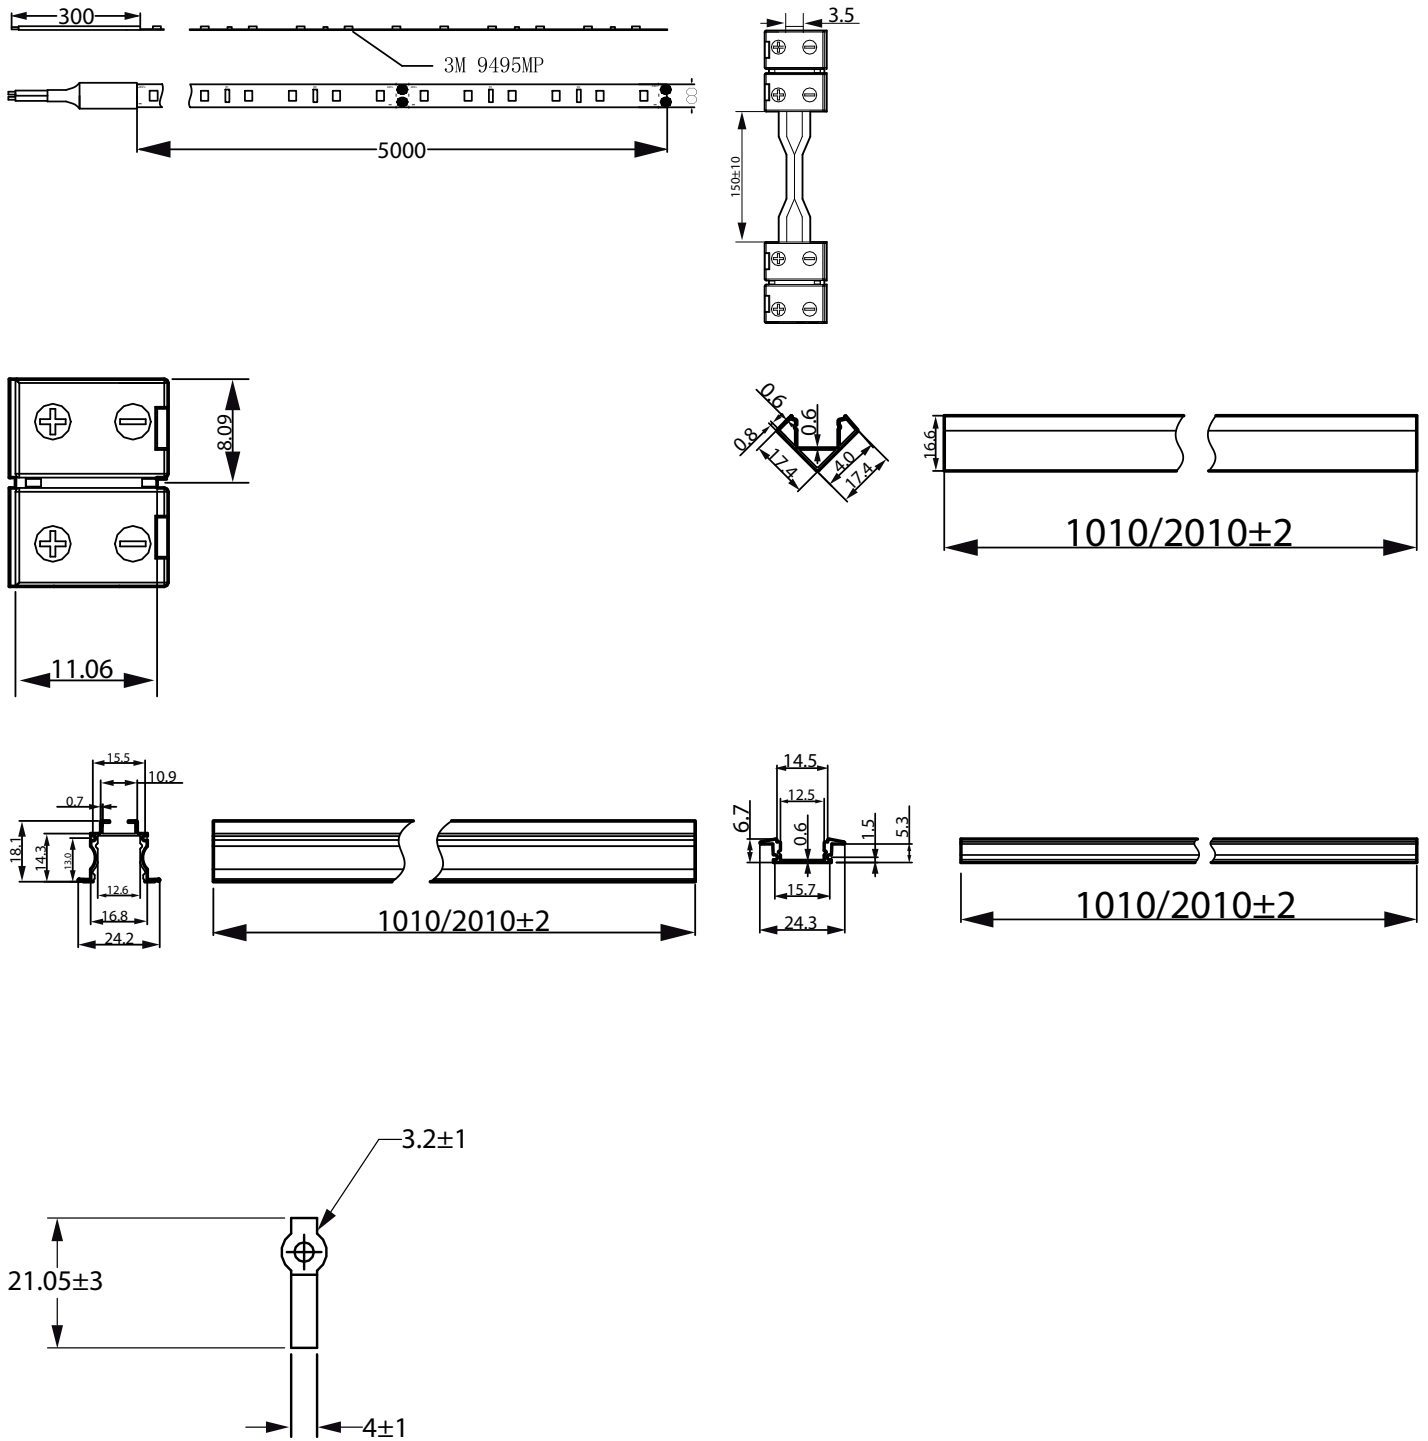

LS mounting clips IP20-EU

Dimensional drawing

Corepro LED Strip

Dimensional drawing

General Information

Corepro LED Strip

Order Code	Full Product Name	Switching Cycle
929003167902	LS tape-to-wire connector IP20 50pcs EU	-
929003244202	V profile 1M accessory kit 60pcs	-
929003244302	V profile 2M accessory kit 30pcs	-
929002694702	CorePro LEDstrip 2.3W827 270LM/M 5M	-
929002694802	CorePro LEDstrip 2.3W830 270LM/M 5M	-
929002694902	CorePro LEDstrip 2.3W840 300LM/M 5M	-
929002695002	CorePro LEDstrip 2.3W865 300LM/M 5M	-
929002695102	CorePro LEDstrip 6W827 750LM/M 5M	-
929002695202	CorePro LEDstrip 6W830 750LM/M 5M	-
929002695302	CorePro LEDstrip 6W840 800LM/M 5M	-
929002695402	CorePro LEDstrip 6W865 780LM/M 5M	-
929002695502	CorePro LEDstrip 9.2W827 1080LM/M 5M	-
929002695602	CorePro LEDstrip 9.2W830 1080LM/M 5M	-
929002695702	CorePro LEDstrip 9.2W840 1200LM/M 5M	-
929002695802	CorePro LEDstrip 9.2W865 1180LM/M 5M	-
929002695902	CorePro LEDstrip 12.3W827 1450LM/M 5M	-
929002696002	CorePro LEDstrip 12.3W830 1450LM/M 5M	-