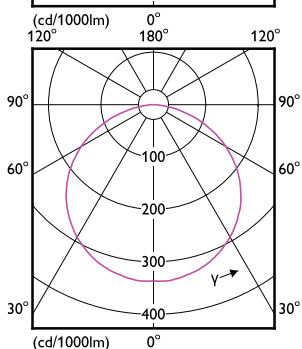

Corepro LED Strip

Order Code	Full Product Name	Ambient temperature range
929002696002	CorePro LEDstrip 12.3W830 1450LM/M 5M	-20 to +40 °C
929002696102	CorePro LEDstrip 12.3W840 1600LM/M 5M	-20 to +40 °C
929002696202	CorePro LEDstrip 12.3W865 1580LM/M 5M	-20 to +40 °C
929003167802	LS tape-to-tape connector IP20 50pcs EU	-
929003244102	U profile 2M accessory kit 30pcs	-
929003244402	H profile 1M accessory kit 60pcs	-
929003244502	H profile 2M accessory kit 30pcs	-
929002650212	LS155 LED6 6W 827 5M 24V LA	-10 to +40 °C
929002650312	LS155 LED6 6W 840 5M 24V LA	-10 to +40 °C
929002650412	LS155 LED6 6W 865 5M 24V LA	-10 to +40 °C
929002650812	LS155 LED12 12W 827 5M 24V LA	-10 to +40 °C
929002650912	LS155 LED12 12W 840 5M 24V LA	-10 to +40 °C
929002651012	LS155 LED12 12W 865 5M 24V LA	-10 to +40 °C
929002651112	LS155 LED16 15.5W 827 5M 24V LA	-10 to +40 °C
929002651212	LS155 LED16 15.5W 840 5M 24V LA	-10 to +40 °C
929002651312	LS155 LED16 15.5W 865 5M 24V LA	-10 to +40 °C
929003167702	LS corner connector IP20 50pcs EU	-
929003167602	LS mounting clips IP20 50pcs EU	-