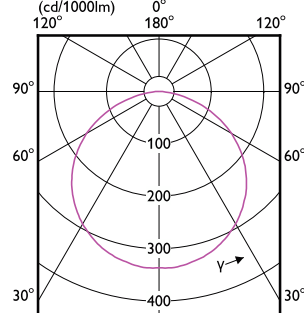

Corepro LED Strip

Order Code	Full Product Name	Ambient temperature range
929002696002	CorePro LEDstrip 12.3W830 1450LM/M 5M	-20 to +40 °C
929002696102	CorePro LEDstrip 12.3W840 1600LM/M 5M	-20 to +40 °C
929002696202	CorePro LEDstrip 12.3W865 1580LM/M 5M	-20 to +40 °C
929003167802	LS tape-to-tape connector IP20 50pcs EU	-
929003244102	U profile 2M accessory kit 30pcs	-
929003244402	H profile 1M accessory kit 60pcs	-
929003244502	H profile 2M accessory kit 30pcs	-
929002650212	LS155 LED6 6W 827 5M 24V LA	-10 to +40 °C
929002650312	LS155 LED6 6W 840 5M 24V LA	-10 to +40 °C
929002650412	LS155 LED6 6W 865 5M 24V LA	-10 to +40 °C
929002650812	LS155 LED12 12W 827 5M 24V LA	-10 to +40 °C
929002650912	LS155 LED12 12W 840 5M 24V LA	-10 to +40 °C
929002651012	LS155 LED12 12W 865 5M 24V LA	-10 to +40 °C
929002651112	LS155 LED16 15.5W 827 5M 24V LA	-10 to +40 °C
929002651212	LS155 LED16 15.5W 840 5M 24V LA	-10 to +40 °C
929002651312	LS155 LED16 15.5W 865 5M 24V LA	-10 to +40 °C
929003167702	LS corner connector IP20 50pcs EU	-
929003167602	LS mounting clips IP20 50pcs EU	-