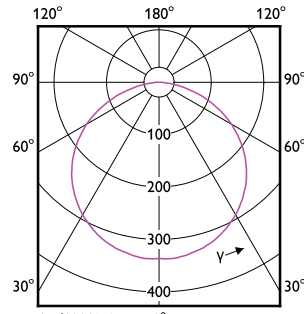

Corepro LED Strip

Order Code	Full Product Name	Ambient temperature range
929002696002	CorePro LEDstrip 12.3W830 1450LM/M 5M	-20 to +40 °C
929002696102	CorePro LEDstrip 12.3W840 1600LM/M 5M	-20 to +40 °C
929002696202	CorePro LEDstrip 12.3W865 1580LM/M 5M	-20 to +40 °C
929003167802	LS tape-to-tape connector IP20 50pcs EU	-
929003244102	U profile 2M accessory kit 30pcs	-
929003244402	H profile 1M accessory kit 60pcs	-
929003244502	H profile 2M accessory kit 30pcs	-
929002650212	LS155 LED6 6W 827 5M 24V LA	-10 to +40 °C
929002650312	LS155 LED6 6W 840 5M 24V LA	-10 to +40 °C
929002650412	LS155 LED6 6W 865 5M 24V LA	-10 to +40 °C
929002650812	LS155 LED12 12W 827 5M 24V LA	-10 to +40 °C
929002650912	LS155 LED12 12W 840 5M 24V LA	-10 to +40 °C
929002651012	LS155 LED12 12W 865 5M 24V LA	-10 to +40 °C
929002651112	LS155 LED16 15.5W 827 5M 24V LA	-10 to +40 °C
929002651212	LS155 LED16 15.5W 840 5M 24V LA	-10 to +40 °C
929002651312	LS155 LED16 15.5W 865 5M 24V LA	-10 to +40 °C
929003167702	LS corner connector IP20 50pcs EU	-
929003167602	LS mounting clips IP20 50pcs EU	-