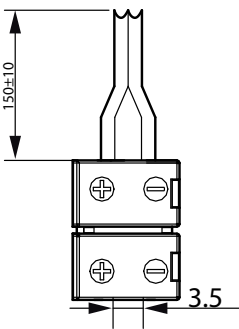

LS mounting clips IP20-EU

Dimensional drawing

Corepro LED Strip

Dimensional drawing

General Information

Corepro LED Strip

Order Code	Full Product Name	Switching Cycle
929003167902	LS tape-to-wire connector IP20 50pcs EU	-
929003244202	V profile 1M accessory kit 60pcs	-
929003244302	V profile 2M accessory kit 30pcs	-
929002694702	CorePro LEDstrip 2.3W827 270LM/M 5M	-
929002694802	CorePro LEDstrip 2.3W830 270LM/M 5M	-
929002694902	CorePro LEDstrip 2.3W840 300LM/M 5M	-
929002695002	CorePro LEDstrip 2.3W865 300LM/M 5M	-
929002695102	CorePro LEDstrip 6W827 750LM/M 5M	-
929002695202	CorePro LEDstrip 6W830 750LM/M 5M	-
929002695302	CorePro LEDstrip 6W840 800LM/M 5M	-
929002695402	CorePro LEDstrip 6W865 780LM/M 5M	-
929002695502	CorePro LEDstrip 9.2W827 1080LM/M 5M	-
929002695602	CorePro LEDstrip 9.2W830 1080LM/M 5M	-
929002695702	CorePro LEDstrip 9.2W840 1200LM/M 5M	-
929002695802	CorePro LEDstrip 9.2W865 1180LM/M 5M	-
929002695902	CorePro LEDstrip 12.3W827 1450LM/M 5M	-
929002696002	CorePro LEDstrip 12.3W830 1450LM/M 5M	-