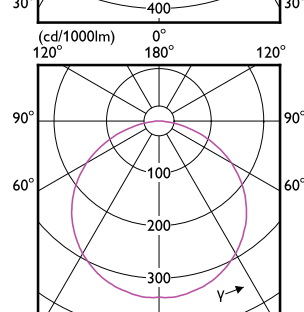

Corepro LED Strip

Order Code	Full Product Name	Ambient temperature range
929002696002	CorePro LEDstrip 12.3W830 1450LM/M 5M	-20 to +40 °C
929002696102	CorePro LEDstrip 12.3W840 1600LM/M 5M	-20 to +40 °C
929002696202	CorePro LEDstrip 12.3W865 1580LM/M 5M	-20 to +40 °C
929003167802	LS tape-to-tape connector IP20 50pcs EU	-
929003244102	U profile 2M accessory kit 30pcs	-
929003244402	H profile 1M accessory kit 60pcs	-
929003244502	H profile 2M accessory kit 30pcs	-
929002650212	LS155 LED6 6W 827 5M 24V LA	-10 to +40 °C
929002650312	LS155 LED6 6W 840 5M 24V LA	-10 to +40 °C
929002650412	LS155 LED6 6W 865 5M 24V LA	-10 to +40 °C
929002650812	LS155 LED12 12W 827 5M 24V LA	-10 to +40 °C
929002650912	LS155 LED12 12W 840 5M 24V LA	-10 to +40 °C
929002651012	LS155 LED12 12W 865 5M 24V LA	-10 to +40 °C
929002651112	LS155 LED16 15.5W 827 5M 24V LA	-10 to +40 °C
929002651212	LS155 LED16 15.5W 840 5M 24V LA	-10 to +40 °C
929002651312	LS155 LED16 15.5W 865 5M 24V LA	-10 to +40 °C
929003167702	LS corner connector IP20 50pcs EU	-
929003167602	LS mounting clips IP20 50pcs EU	-