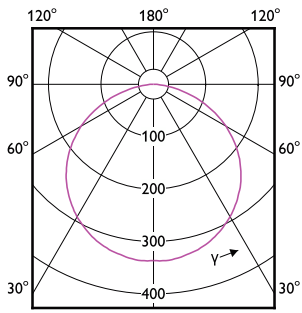

Corepro LED Strip

Order Code	Full Product Name	Ambient temperature range
929002696002	CorePro LEDstrip 12.3W830 1450LM/M 5M	-20 to +40 °C
929002696102	CorePro LEDstrip 12.3W840 1600LM/M 5M	-20 to +40 °C
929002696202	CorePro LEDstrip 12.3W865 1580LM/M 5M	-20 to +40 °C
929003167802	LS tape-to-tape connector IP20 50pcs EU	-
929003244102	U profile 2M accessory kit 30pcs	-
929003244402	H profile 1M accessory kit 60pcs	-
929003244502	H profile 2M accessory kit 30pcs	-
929002650212	LS155 LED6 6W 827 5M 24V LA	-10 to +40 °C
929002650312	LS155 LED6 6W 840 5M 24V LA	-10 to +40 °C
929002650412	LS155 LED6 6W 865 5M 24V LA	-10 to +40 °C
929002650812	LS155 LED12 12W 827 5M 24V LA	-10 to +40 °C
929002650912	LS155 LED12 12W 840 5M 24V LA	-10 to +40 °C
929002651012	LS155 LED12 12W 865 5M 24V LA	-10 to +40 °C
929002651112	LS155 LED16 15.5W 827 5M 24V LA	-10 to +40 °C
929002651212	LS155 LED16 15.5W 840 5M 24V LA	-10 to +40 °C
929002651312	LS155 LED16 15.5W 865 5M 24V LA	-10 to +40 °C
929003167702	LS corner connector IP20 50pcs EU	-
929003167602	LS mounting clips IP20 50pcs EU	-