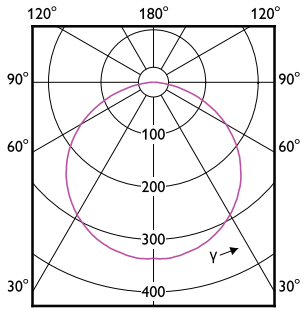

MASTER LED Strip