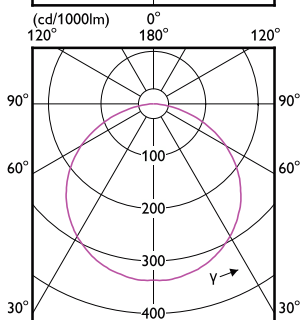

MASTER LED Strip