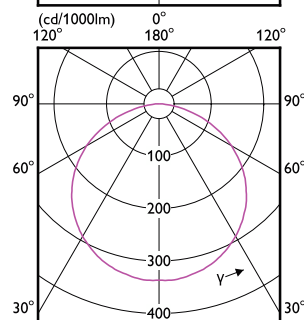

MASTER LED Strip