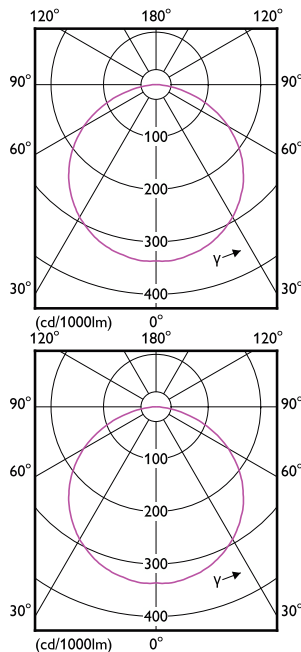

Order Code	Full Product Name	Ambient temperature range
929003167702	LS corner connector IP20 50pcs EU	-
929003167602	LS mounting clips IP20 50pcs EU	-