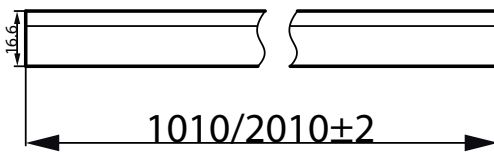

Dimensional drawing

MASTER LED Strip

Dimensional drawing

Light Technical

Order Code	Full Product Name	Correlated Color Temperature (Nom)	Color rendering index (CRI)	Luminous Flux
929003244202	V profile 1M accessory kit 60pcs	-	-	-
929003244302	V profile 2M accessory kit 30pcs	-	-	-
929003244102	U profile 2M accessory kit 30pcs	-	-	-
929003244402	H profile 1M accessory kit 60pcs	-	-	-
929003244502	H profile 2M accessory kit 30pcs	-	-	-
929002696302	MAS LEDstrip 4.3W927 475LM/M 5M	2700 K	90	475 lm
929002696402	MAS LEDstrip 4.3W930 475LM/M 5M	3000 K	>90	475 lm
929002696502	MAS LEDstrip 4.3W940 500LM/M 5M	4000 K	>90	500 lm
929002696602	MAS LEDstrip 4.3W965 500LM/M 5M	6500 K	90	500 lm
929002696702	MAS LEDstrip 8.3W927 920LM/M 5M	2700 K	90	920 lm
929002696802	MAS LEDstrip 8.3W930 920LM/M 5M	3000 K	>90	920 lm
929002696902	MAS LEDstrip 8.3W940 1000LM/M 5M	4000 K	>90	1,000 lm
929002697002	MAS LEDstrip 8.3W965 950LM/M 5M	6500 K	90	950 lm
929002697102	MAS LEDstrip 12.5W927 1380LM/M 5M	2700 K	90	1,380 lm