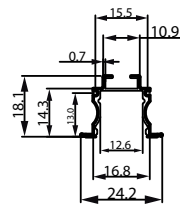

Dimensional drawing

MASTER LED Strip

Dimensional drawing

Light Technical

Order Code	Full Product Name	Correlated Color Temperature (Nom)	Color rendering index (CRI)	Luminous Flux
929003244202	V profile 1M accessory kit 60pcs	-	-	-
929003244302	V profile 2M accessory kit 30pcs	-	-	-
929003244102	U profile 2M accessory kit 30pcs	-	-	-
929003244402	H profile 1M accessory kit 60pcs	-	-	-
929003244502	H profile 2M accessory kit 30pcs	-	-	-
929002696302	MAS LEDstrip 4.3W927 475LM/M 5M	2700 K	90	475 lm
929002696402	MAS LEDstrip 4.3W930 475LM/M 5M	3000 K	>90	475 lm
929002696502	MAS LEDstrip 4.3W940 500LM/M 5M	4000 K	>90	500 lm
929002696602	MAS LEDstrip 4.3W965 500LM/M 5M	6500 K	90	500 lm
929002696702	MAS LEDstrip 8.3W927 920LM/M 5M	2700 K	90	920 lm
929002696802	MAS LEDstrip 8.3W930 920LM/M 5M	3000 K	>90	920 lm
929002696902	MAS LEDstrip 8.3W940 1000LM/M 5M	4000 K	>90	1,000 lm
929002697002	MAS LEDstrip 8.3W965 950LM/M 5M	6500 K	90	950 lm
929002697102	MAS LEDstrip 12.5W927 1380LM/M 5M	2700 K	90	1,380 lm