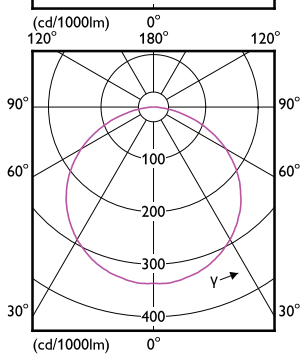

MASTER LED Strip