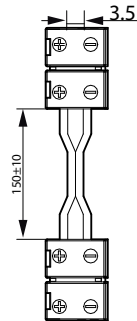

Dimensional drawing

MASTER LED Strip

Dimensional drawing

Light Technical

Order Code	Full Product Name	Correlated Color Temperature (Nom)	Color rendering index (CRI)	Luminous Flux
929003244202	V profile 1M accessory kit 60pcs	-	-	-
929003244302	V profile 2M accessory kit 30pcs	-	-	-
929003244102	U profile 2M accessory kit 30pcs	-	-	-
929003244402	H profile 1M accessory kit 60pcs	-	-	-
929003244502	H profile 2M accessory kit 30pcs	-	-	-
929002696302	MAS LEDstrip 4.3W927 475LM/M 5M	2700 K	90	475 lm
929002696402	MAS LEDstrip 4.3W930 475LM/M 5M	3000 K	>90	475 lm
929002696502	MAS LEDstrip 4.3W940 500LM/M 5M	4000 K	>90	500 lm
929002696602	MAS LEDstrip 4.3W965 500LM/M 5M	6500 K	90	500 lm
929002696702	MAS LEDstrip 8.3W927 920LM/M 5M	2700 K	90	920 lm
929002696802	MAS LEDstrip 8.3W930 920LM/M 5M	3000 K	>90	920 lm
929002696902	MAS LEDstrip 8.3W940 1000LM/M 5M	4000 K	>90	1,000 lm
929002697002	MAS LEDstrip 8.3W965 950LM/M 5M	6500 K	90	950 lm
929002697102	MAS LEDstrip 12.5W927 1380LM/M 5M	2700 K	90	1,380 lm