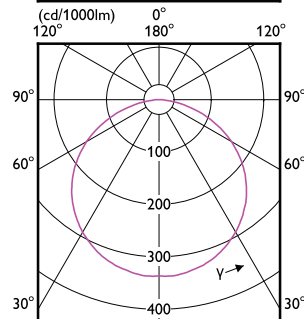

MASTER LED Strip