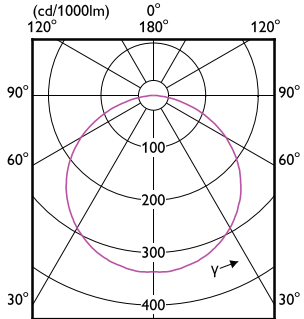

MASTER LED Strip