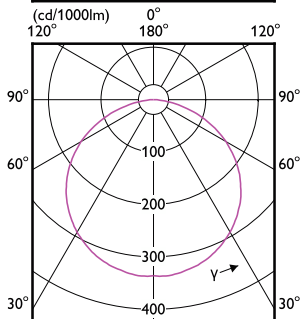

MASTER LED Strip