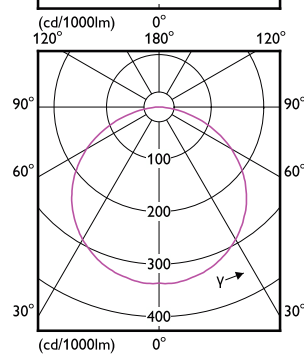

MASTER LED Strip