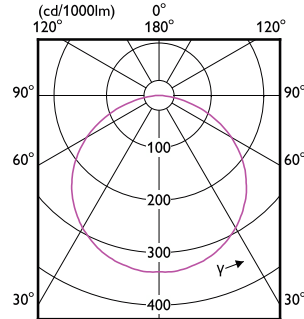

MASTER LED Strip