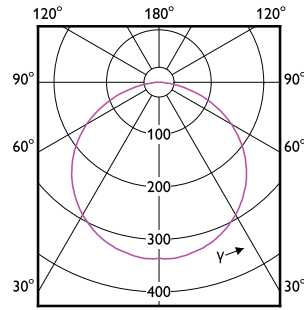

MASTER LED Strip