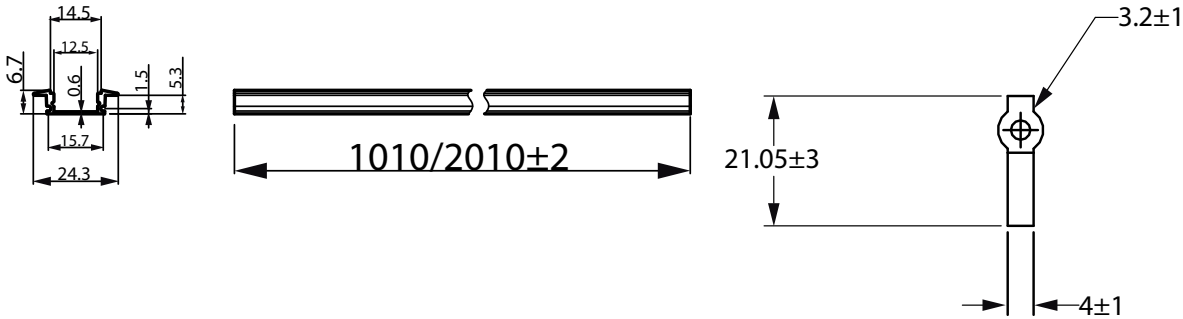

Dimensional drawing

MASTER LED Strip

Dimensional drawing

Light Technical

Order Code	Full Product Name	Correlated Color Temperature (Nom)	Color rendering index (CRI)	Luminous Flux
929003244202	V profile 1M accessory kit 60pcs	-	-	-
929003244302	V profile 2M accessory kit 30pcs	-	-	-
929003244102	U profile 2M accessory kit 30pcs	-	-	-
929003244402	H profile 1M accessory kit 60pcs	-	-	-
929003244502	H profile 2M accessory kit 30pcs	-	-	-
929002696302	MAS LEDstrip 4.3W927 475LM/M 5M	2700 K	90	475 lm
929002696402	MAS LEDstrip 4.3W930 475LM/M 5M	3000 K	>90	475 lm
929002696502	MAS LEDstrip 4.3W940 500LM/M 5M	4000 K	>90	500 lm
929002696602	MAS LEDstrip 4.3W965 500LM/M 5M	6500 K	90	500 lm
929002696702	MAS LEDstrip 8.3W927 920LM/M 5M	2700 K	90	920 lm
929002696802	MAS LEDstrip 8.3W930 920LM/M 5M	3000 K	>90	920 lm
929002696902	MAS LEDstrip 8.3W940 1000LM/M 5M	4000 K	>90	1,000 lm
929002697002	MAS LEDstrip 8.3W965 950LM/M 5M	6500 K	90	950 lm
929002697102	MAS LEDstrip 12.5W927 1380LM/M 5M	2700 K	90	1,380 lm