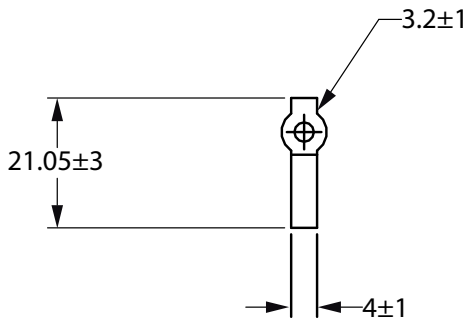

Dimensional drawing

MASTER LED Strip

Dimensional drawing

Light Technical

Order Code	Full Product Name	Correlated Color Temperature (Nom)	Color rendering index (CRI)	Luminous Flux
35503300	LS tape-to-wire connector IP20 50pcs EU	-	-	-
35501900	LS tape-to-tape connector IP20 50pcs EU	-	-	-
34432700	Master LEDstrip 4.3W927 475LM/M 5M	2700 K	90	475 lm
34434100	Master LEDstrip 4.3W930 475LM/M 5M	3000 K	>90	475 lm
34436500	Master LEDstrip 4.3W940 500LM/M 5M	4000 K	>90	500 lm
34438900	Master LEDstrip 4.3W965 500LM/M 5M	6500 K	90	500 lm
34440200	Master LEDstrip 8.3W927 920LM/M 5M	2700 K	90	920 lm
34442600	Master LEDstrip 8.3W930 920LM/M 5M	3000 K	>90	920 lm
34444000	Master LEDstrip 8.3W940 1000LM/M 5M	4000 K	>90	1,000 lm
34446400	Master LEDstrip 8.3W965 950LM/M 5M	6500 K	90	950 lm
34448800	Master LEDstrip 12.5W927 1380LM/M 5M	2700 K	90	1,380 lm
34450100	Master LEDstrip 12.5W930 1380LM/M 5M	3000 K	>90	1,380 lm
34452500	Master LEDstrip 12.5W940 1500LM/M 5M	4000 K	>90	1,500 lm

Operating and Electrical

Order Code	Full Product Name	Input Voltage	Power Consumption
35503300	LS tape-to-wire connector IP20 50pcs EU	-	-

Order Code	Full Product Name	Input Voltage	Power Consumption
35501900	LS tape-to-tape connector IP20 50pcs EU	-	-