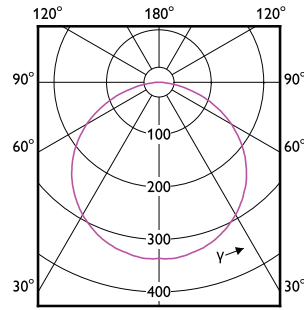

MASTER LED Strip