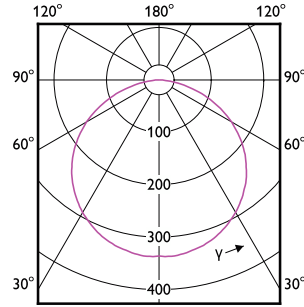

Order Code	Full Product Name	Ambient temperature range
35503300	LS tape-to-wire connector IP20 50pcs EU	-
35501900	LS tape-to-tape connector IP20 50pcs EU	-
34432700	Master LEDstrip 4.3W927 475LM/M 5M	-20 to +40 °C
34434100	Master LEDstrip 4.3W930 475LM/M 5M	-20 to +40 °C
34436500	Master LEDstrip 4.3W940 500LM/M 5M	-20 to +40 °C
34438900	Master LEDstrip 4.3W965 500LM/M 5M	-20 to +40 °C
34440200	Master LEDstrip 8.3W927 920LM/M 5M	-20 to +40 °C
34442600	Master LEDstrip 8.3W930 920LM/M 5M	-20 to +40 °C
34444000	Master LEDstrip 8.3W940 1000LM/M 5M	-20 to +40 °C
34446400	Master LEDstrip 8.3W965 950LM/M 5M	-20 to +40 °C
34448800	Master LEDstrip 12.5W927 1380LM/M 5M	-20 to +40 °C
34450100	Master LEDstrip 12.5W930 1380LM/M 5M	-20 to +40 °C
34452500	Master LEDstrip 12.5W940 1500LM/M 5M	-20 to +40 °C
34454900	Master LEDstrip 12.5W965 1450LM/M 5M	-20 to +40 °C
34456300	Master LEDstrip 16.6W927 1830LM/M 5M	-20 to +40 °C
34458700	Master LEDstrip 16.6W930 1830LM/M 5M	-20 to +40 °C
34460000	Master LEDstrip 16.6W940 2000LM/M 5M	-20 to +40 °C
34462400	Master LEDstrip 16.6W965 2000LM/M 5M	-20 to +40 °C
34464800	Master LEDstrip 21.3W927 2400LM/M 5M	-20 to +40 °C
34466200	Master LEDstrip 21.3W930 2400LM/M 5M	-20 to +40 °C
34468600	Master LEDstrip 21.3W940 2500LM/M 5M	-20 to +40 °C
34470900	Master LEDstrip 21.3W965 2450LM/M 5M	-20 to +40 °C
35499900	LS corner connector IP20 50pcs EU	-
35497500	LS mounting clips IP20 50pcs EU	-