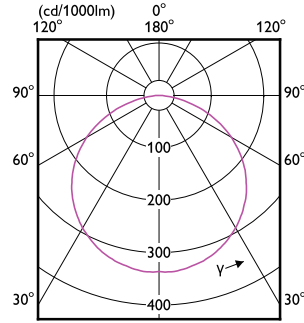

MASTER LED Strip