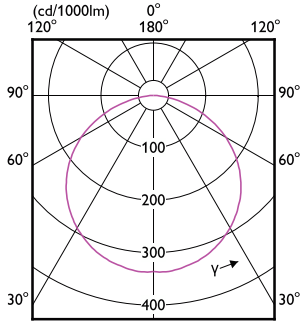

MASTER LED Strip