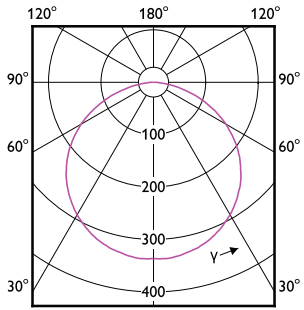

MASTER LED Strip