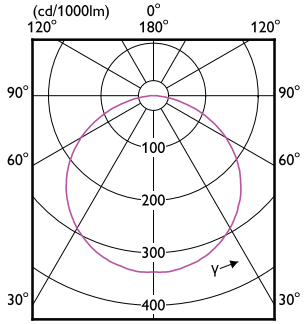

MASTER LED Strip