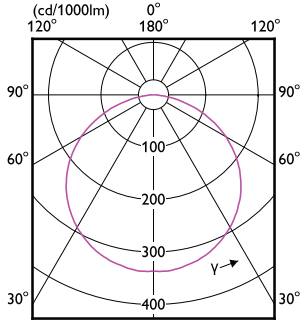

MASTER LED Strip