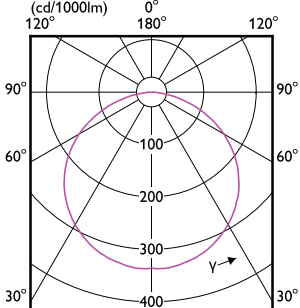

Order Code	Full Product Name	Ambient temperature range
35503300	LS tape-to-wire connector IP20 50pcs EU	-
35501900	LS tape-to-tape connector IP20 50pcs EU	-
34432700	Master LEDstrip 4.3W927 475LM/M 5M	-20 to +40 °C
34434100	Master LEDstrip 4.3W930 475LM/M 5M	-20 to +40 °C
34436500	Master LEDstrip 4.3W940 500LM/M 5M	-20 to +40 °C
34438900	Master LEDstrip 4.3W965 500LM/M 5M	-20 to +40 °C
34440200	Master LEDstrip 8.3W927 920LM/M 5M	-20 to +40 °C
34442600	Master LEDstrip 8.3W930 920LM/M 5M	-20 to +40 °C
34444000	Master LEDstrip 8.3W940 1000LM/M 5M	-20 to +40 °C
34446400	Master LEDstrip 8.3W965 950LM/M 5M	-20 to +40 °C
34448800	Master LEDstrip 12.5W927 1380LM/M 5M	-20 to +40 °C
34450100	Master LEDstrip 12.5W930 1380LM/M 5M	-20 to +40 °C
34452500	Master LEDstrip 12.5W940 1500LM/M 5M	-20 to +40 °C
34454900	Master LEDstrip 12.5W965 1450LM/M 5M	-20 to +40 °C
34456300	Master LEDstrip 16.6W927 1830LM/M 5M	-20 to +40 °C
34458700	Master LEDstrip 16.6W930 1830LM/M 5M	-20 to +40 °C
34460000	Master LEDstrip 16.6W940 2000LM/M 5M	-20 to +40 °C
34462400	Master LEDstrip 16.6W965 2000LM/M 5M	-20 to +40 °C
34464800	Master LEDstrip 21.3W927 2400LM/M 5M	-20 to +40 °C
34466200	Master LEDstrip 21.3W930 2400LM/M 5M	-20 to +40 °C
34468600	Master LEDstrip 21.3W940 2500LM/M 5M	-20 to +40 °C
34470900	Master LEDstrip 21.3W965 2450LM/M 5M	-20 to +40 °C
35499900	LS corner connector IP20 50pcs EU	-
35497500	LS mounting clips IP20 50pcs EU	-