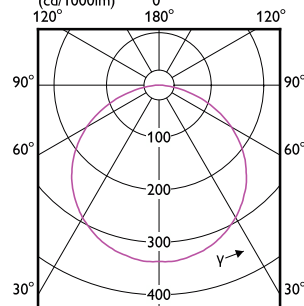

Order Code	Full Product Name	Ambient temperature range
35503300	LS tape-to-wire connector IP20 50pcs EU	-
35501900	LS tape-to-tape connector IP20 50pcs EU	-
34432700	Master LEDstrip 4.3W927 475LM/M 5M	-20 to +40 °C
34434100	Master LEDstrip 4.3W930 475LM/M 5M	-20 to +40 °C
34436500	Master LEDstrip 4.3W940 500LM/M 5M	-20 to +40 °C
34438900	Master LEDstrip 4.3W965 500LM/M 5M	-20 to +40 °C
34440200	Master LEDstrip 8.3W927 920LM/M 5M	-20 to +40 °C
34442600	Master LEDstrip 8.3W930 920LM/M 5M	-20 to +40 °C
34444000	Master LEDstrip 8.3W940 1000LM/M 5M	-20 to +40 °C
34446400	Master LEDstrip 8.3W965 950LM/M 5M	-20 to +40 °C
34448800	Master LEDstrip 12.5W927 1380LM/M 5M	-20 to +40 °C
34450100	Master LEDstrip 12.5W930 1380LM/M 5M	-20 to +40 °C
34452500	Master LEDstrip 12.5W940 1500LM/M 5M	-20 to +40 °C
34454900	Master LEDstrip 12.5W965 1450LM/M 5M	-20 to +40 °C
34456300	Master LEDstrip 16.6W927 1830LM/M 5M	-20 to +40 °C
34458700	Master LEDstrip 16.6W930 1830LM/M 5M	-20 to +40 °C
34460000	Master LEDstrip 16.6W940 2000LM/M 5M	-20 to +40 °C
34462400	Master LEDstrip 16.6W965 2000LM/M 5M	-20 to +40 °C
34464800	Master LEDstrip 21.3W927 2400LM/M 5M	-20 to +40 °C
34466200	Master LEDstrip 21.3W930 2400LM/M 5M	-20 to +40 °C
34468600	Master LEDstrip 21.3W940 2500LM/M 5M	-20 to +40 °C
34470900	Master LEDstrip 21.3W965 2450LM/M 5M	-20 to +40 °C
35499900	LS corner connector IP20 50pcs EU	-
35497500	LS mounting clips IP20 50pcs EU	-