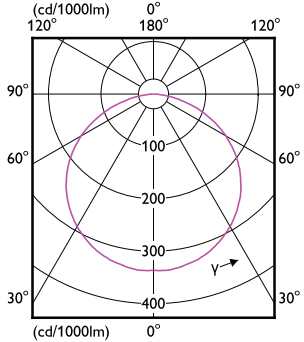

MASTER LED Strip