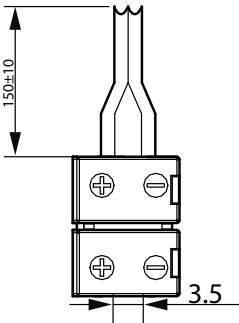

Dimensional drawing

MASTER LED Strip

Dimensional drawing

Light Technical

Order Code	Full Product Name	Correlated Color Temperature (Nom)	Color rendering index (CRI)	Luminous Flux
35503300	LS tape-to-wire connector IP20 50pcs EU	-	-	-
35501900	LS tape-to-tape connector IP20 50pcs EU	-	-	-
34432700	Master LEDstrip 4.3W927 475LM/M 5M	2700 K	90	475 lm
34434100	Master LEDstrip 4.3W930 475LM/M 5M	3000 K	>90	475 lm
34436500	Master LEDstrip 4.3W940 500LM/M 5M	4000 K	>90	500 lm
34438900	Master LEDstrip 4.3W965 500LM/M 5M	6500 K	90	500 lm
34440200	Master LEDstrip 8.3W927 920LM/M 5M	2700 K	90	920 lm
34442600	Master LEDstrip 8.3W930 920LM/M 5M	3000 K	>90	920 lm
34444000	Master LEDstrip 8.3W940 1000LM/M 5M	4000 K	>90	1,000 lm
34446400	Master LEDstrip 8.3W965 950LM/M 5M	6500 K	90	950 lm
34448800	Master LEDstrip 12.5W927 1380LM/M 5M	2700 K	90	1,380 lm
34450100	Master LEDstrip 12.5W930 1380LM/M 5M	3000 K	>90	1,380 lm
34452500	Master LEDstrip 12.5W940 1500LM/M 5M	4000 K	>90	1,500 lm

Operating and Electrical

Order Code	Full Product Name	Input Voltage	Power Consumption
35503300	LS tape-to-wire connector IP20 50pcs EU	-	-

Order Code	Full Product Name	Input Voltage	Power Consumption
35501900	LS tape-to-tape connector IP20 50pcs EU	-	-