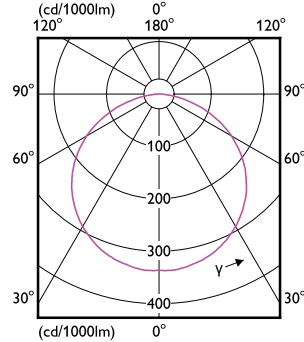

MASTER LED Strip