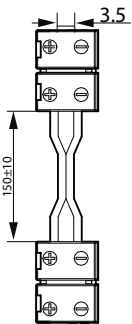

Dimensional drawing

MASTER LED Strip

Dimensional drawing

Light Technical

Order Code	Full Product Name	Correlated Color Temperature (Nom)	Color rendering index (CRI)	Luminous Flux
35503300	LS tape-to-wire connector IP20 50pcs EU	-	-	-
35501900	LS tape-to-tape connector IP20 50pcs EU	-	-	-
34432700	Master LEDstrip 4.3W927 475LM/M 5M	2700 K	90	475 lm
34434100	Master LEDstrip 4.3W930 475LM/M 5M	3000 K	>90	475 lm
34436500	Master LEDstrip 4.3W940 500LM/M 5M	4000 K	>90	500 lm
34438900	Master LEDstrip 4.3W965 500LM/M 5M	6500 K	90	500 lm
34440200	Master LEDstrip 8.3W927 920LM/M 5M	2700 K	90	920 lm
34442600	Master LEDstrip 8.3W930 920LM/M 5M	3000 K	>90	920 lm
34444000	Master LEDstrip 8.3W940 1000LM/M 5M	4000 K	>90	1,000 lm
34446400	Master LEDstrip 8.3W965 950LM/M 5M	6500 K	90	950 lm
34448800	Master LEDstrip 12.5W927 1380LM/M 5M	2700 K	90	1,380 lm
34450100	Master LEDstrip 12.5W930 1380LM/M 5M	3000 K	>90	1,380 lm
34452500	Master LEDstrip 12.5W940 1500LM/M 5M	4000 K	>90	1,500 lm

Operating and Electrical

Order Code	Full Product Name	Input Voltage	Power Consumption
35503300	LS tape-to-wire connector IP20 50pcs EU	-	-

Order Code	Full Product Name	Input Voltage	Power Consumption
35501900	LS tape-to-tape connector IP20 50pcs EU	-	-