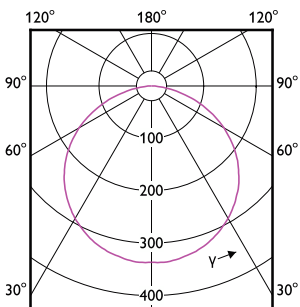

Order Code	Full Product Name	Ambient temperature range
35503300	LS tape-to-wire connector IP20 50pcs EU	-
35501900	LS tape-to-tape connector IP20 50pcs EU	-
34432700	Master LEDstrip 4.3W927 475LM/M 5M	-20 to +40 °C
34434100	Master LEDstrip 4.3W930 475LM/M 5M	-20 to +40 °C
34436500	Master LEDstrip 4.3W940 500LM/M 5M	-20 to +40 °C
34438900	Master LEDstrip 4.3W965 500LM/M 5M	-20 to +40 °C
34440200	Master LEDstrip 8.3W927 920LM/M 5M	-20 to +40 °C
34442600	Master LEDstrip 8.3W930 920LM/M 5M	-20 to +40 °C
34444000	Master LEDstrip 8.3W940 1000LM/M 5M	-20 to +40 °C
34446400	Master LEDstrip 8.3W965 950LM/M 5M	-20 to +40 °C
34448800	Master LEDstrip 12.5W927 1380LM/M 5M	-20 to +40 °C
34450100	Master LEDstrip 12.5W930 1380LM/M 5M	-20 to +40 °C
34452500	Master LEDstrip 12.5W940 1500LM/M 5M	-20 to +40 °C
34454900	Master LEDstrip 12.5W965 1450LM/M 5M	-20 to +40 °C
34456300	Master LEDstrip 16.6W927 1830LM/M 5M	-20 to +40 °C
34458700	Master LEDstrip 16.6W930 1830LM/M 5M	-20 to +40 °C
34460000	Master LEDstrip 16.6W940 2000LM/M 5M	-20 to +40 °C
34462400	Master LEDstrip 16.6W965 2000LM/M 5M	-20 to +40 °C
34464800	Master LEDstrip 21.3W927 2400LM/M 5M	-20 to +40 °C
34466200	Master LEDstrip 21.3W930 2400LM/M 5M	-20 to +40 °C
34468600	Master LEDstrip 21.3W940 2500LM/M 5M	-20 to +40 °C
34470900	Master LEDstrip 21.3W965 2450LM/M 5M	-20 to +40 °C
35499900	LS corner connector IP20 50pcs EU	-
35497500	LS mounting clips IP20 50pcs EU	-