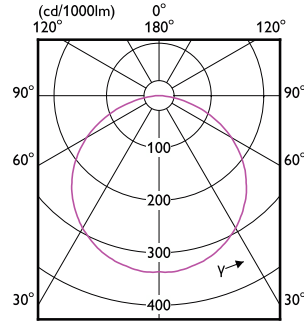

MASTER LED Strip