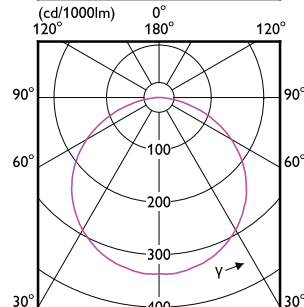

Order Code	Full Product Name	Ambient temperature range
35503300	LS tape-to-wire connector IP20 50pcs EU	-
35501900	LS tape-to-tape connector IP20 50pcs EU	-
34432700	Master LEDstrip 4.3W927 475LM/M 5M	-20 to +40 °C
34434100	Master LEDstrip 4.3W930 475LM/M 5M	-20 to +40 °C
34436500	Master LEDstrip 4.3W940 500LM/M 5M	-20 to +40 °C
34438900	Master LEDstrip 4.3W965 500LM/M 5M	-20 to +40 °C
34440200	Master LEDstrip 8.3W927 920LM/M 5M	-20 to +40 °C
34442600	Master LEDstrip 8.3W930 920LM/M 5M	-20 to +40 °C
34444000	Master LEDstrip 8.3W940 1000LM/M 5M	-20 to +40 °C
34446400	Master LEDstrip 8.3W965 950LM/M 5M	-20 to +40 °C
34448800	Master LEDstrip 12.5W927 1380LM/M 5M	-20 to +40 °C
34450100	Master LEDstrip 12.5W930 1380LM/M 5M	-20 to +40 °C
34452500	Master LEDstrip 12.5W940 1500LM/M 5M	-20 to +40 °C
34454900	Master LEDstrip 12.5W965 1450LM/M 5M	-20 to +40 °C
34456300	Master LEDstrip 16.6W927 1830LM/M 5M	-20 to +40 °C
34458700	Master LEDstrip 16.6W930 1830LM/M 5M	-20 to +40 °C
34460000	Master LEDstrip 16.6W940 2000LM/M 5M	-20 to +40 °C
34462400	Master LEDstrip 16.6W965 2000LM/M 5M	-20 to +40 °C
34464800	Master LEDstrip 21.3W927 2400LM/M 5M	-20 to +40 °C
34466200	Master LEDstrip 21.3W930 2400LM/M 5M	-20 to +40 °C
34468600	Master LEDstrip 21.3W940 2500LM/M 5M	-20 to +40 °C
34470900	Master LEDstrip 21.3W965 2450LM/M 5M	-20 to +40 °C
35499900	LS corner connector IP20 50pcs EU	-
35497500	LS mounting clips IP20 50pcs EU	-