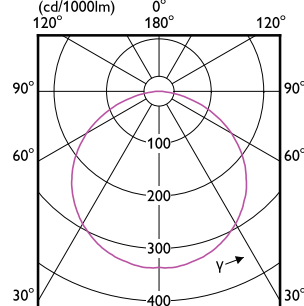

Order Code	Full Product Name	Ambient temperature range
35503300	LS tape-to-wire connector IP20 50pcs EU	-
35501900	LS tape-to-tape connector IP20 50pcs EU	-
34432700	Master LEDstrip 4.3W927 475LM/M 5M	-20 to +40 °C
34434100	Master LEDstrip 4.3W930 475LM/M 5M	-20 to +40 °C
34436500	Master LEDstrip 4.3W940 500LM/M 5M	-20 to +40 °C
34438900	Master LEDstrip 4.3W965 500LM/M 5M	-20 to +40 °C
34440200	Master LEDstrip 8.3W927 920LM/M 5M	-20 to +40 °C
34442600	Master LEDstrip 8.3W930 920LM/M 5M	-20 to +40 °C
34444000	Master LEDstrip 8.3W940 1000LM/M 5M	-20 to +40 °C
34446400	Master LEDstrip 8.3W965 950LM/M 5M	-20 to +40 °C
34448800	Master LEDstrip 12.5W927 1380LM/M 5M	-20 to +40 °C
34450100	Master LEDstrip 12.5W930 1380LM/M 5M	-20 to +40 °C
34452500	Master LEDstrip 12.5W940 1500LM/M 5M	-20 to +40 °C
34454900	Master LEDstrip 12.5W965 1450LM/M 5M	-20 to +40 °C
34456300	Master LEDstrip 16.6W927 1830LM/M 5M	-20 to +40 °C
34458700	Master LEDstrip 16.6W930 1830LM/M 5M	-20 to +40 °C
34460000	Master LEDstrip 16.6W940 2000LM/M 5M	-20 to +40 °C
34462400	Master LEDstrip 16.6W965 2000LM/M 5M	-20 to +40 °C
34464800	Master LEDstrip 21.3W927 2400LM/M 5M	-20 to +40 °C
34466200	Master LEDstrip 21.3W930 2400LM/M 5M	-20 to +40 °C
34468600	Master LEDstrip 21.3W940 2500LM/M 5M	-20 to +40 °C
34470900	Master LEDstrip 21.3W965 2450LM/M 5M	-20 to +40 °C
35499900	LS corner connector IP20 50pcs EU	-
35497500	LS mounting clips IP20 50pcs EU	-