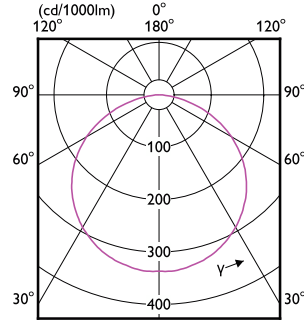

MASTER LED Strip