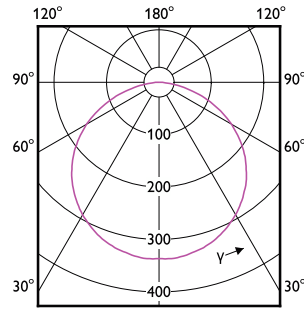

MASTER LED Strip