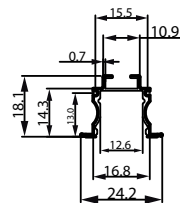

Dimensional drawing

MASTER LED Strip

Dimensional drawing

Light Technical

Order Code	Full Product Name	Correlated Color Temperature (Nom)	Color rendering index (CRI)	Luminous Flux
45039400	V profile 1M accessory kit 60pcs	-	-	-
45041700	V profile 2M accessory kit 30pcs	-	-	-
45037000	U profile 2M accessory kit 30pcs	-	-	-
45043100	H profile 1M accessory kit 60pcs	-	-	-
45045500	H profile 2M accessory kit 30pcs	-	-	-
34432700	Master LEDstrip 4.3W927 475LM/M 5M	2700 K	90	475 lm
34434100	Master LEDstrip 4.3W930 475LM/M 5M	3000 K	>90	475 lm
34436500	Master LEDstrip 4.3W940 500LM/M 5M	4000 K	>90	500 lm
34438900	Master LEDstrip 4.3W965 500LM/M 5M	6500 K	90	500 lm
34440200	Master LEDstrip 8.3W927 920LM/M 5M	2700 K	90	920 lm
34442600	Master LEDstrip 8.3W930 920LM/M 5M	3000 K	>90	920 lm
34444000	Master LEDstrip 8.3W940 1000LM/M 5M	4000 K	>90	1,000 lm
34446400	Master LEDstrip 8.3W965 950LM/M 5M	6500 K	90	950 lm
34448800	Master LEDstrip 12.5W927 1380LM/M 5M	2700 K	90	1,380 lm