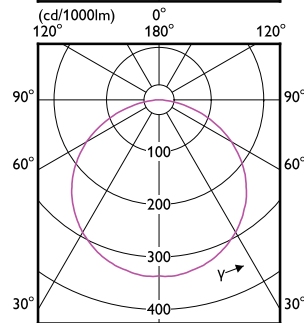

MASTER LED Strip