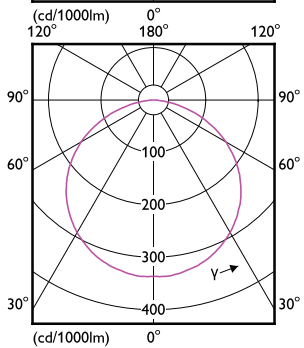

MASTER LED Strip