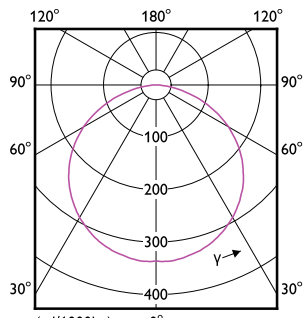

Order Code	Full Product Name	Ambient temperature range
45039400	V profile 1M accessory kit 60pcs	-
45041700	V profile 2M accessory kit 30pcs	-
45037000	U profile 2M accessory kit 30pcs	-
45043100	H profile 1M accessory kit 60pcs	-
45045500	H profile 2M accessory kit 30pcs	-
34432700	Master LEDstrip 4.3W927 475LM/M 5M	-20 to +40 °C
34434100	Master LEDstrip 4.3W930 475LM/M 5M	-20 to +40 °C
34436500	Master LEDstrip 4.3W940 500LM/M 5M	-20 to +40 °C
34438900	Master LEDstrip 4.3W965 500LM/M 5M	-20 to +40 °C
34440200	Master LEDstrip 8.3W927 920LM/M 5M	-20 to +40 °C
34442600	Master LEDstrip 8.3W930 920LM/M 5M	-20 to +40 °C
34444000	Master LEDstrip 8.3W940 1000LM/M 5M	-20 to +40 °C
34446400	Master LEDstrip 8.3W965 950LM/M 5M	-20 to +40 °C
34448800	Master LEDstrip 12.5W927 1380LM/M 5M	-20 to +40 °C
34450100	Master LEDstrip 12.5W930 1380LM/M 5M	-20 to +40 °C
34452500	Master LEDstrip 12.5W940 1500LM/M 5M	-20 to +40 °C
34454900	Master LEDstrip 12.5W965 1450LM/M 5M	-20 to +40 °C
34456300	Master LEDstrip 16.6W927 1830LM/M 5M	-20 to +40 °C
34458700	Master LEDstrip 16.6W930 1830LM/M 5M	-20 to +40 °C
34460000	Master LEDstrip 16.6W940 2000LM/M 5M	-20 to +40 °C
34462400	Master LEDstrip 16.6W965 2000LM/M 5M	-20 to +40 °C
34464800	Master LEDstrip 21.3W927 2400LM/M 5M	-20 to +40 °C
34466200	Master LEDstrip 21.3W930 2400LM/M 5M	-20 to +40 °C
34468600	Master LEDstrip 21.3W940 2500LM/M 5M	-20 to +40 °C
34470900	Master LEDstrip 21.3W965 2450LM/M 5M	-20 to +40 °C
35499900	LS corner connector IP20 50pcs EU	-
35497500	LS mounting clips IP20 50pcs EU	-