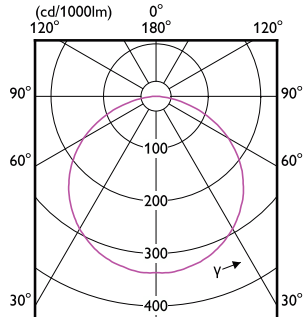

Order Code	Full Product Name	Ambient temperature range
45039400	V profile 1M accessory kit 60pcs	-
45041700	V profile 2M accessory kit 30pcs	-
45037000	U profile 2M accessory kit 30pcs	-
45043100	H profile 1M accessory kit 60pcs	-
45045500	H profile 2M accessory kit 30pcs	-
34432700	Master LEDstrip 4.3W927 475LM/M 5M	-20 to +40 °C
34434100	Master LEDstrip 4.3W930 475LM/M 5M	-20 to +40 °C
34436500	Master LEDstrip 4.3W940 500LM/M 5M	-20 to +40 °C
34438900	Master LEDstrip 4.3W965 500LM/M 5M	-20 to +40 °C
34440200	Master LEDstrip 8.3W927 920LM/M 5M	-20 to +40 °C
34442600	Master LEDstrip 8.3W930 920LM/M 5M	-20 to +40 °C
34444000	Master LEDstrip 8.3W940 1000LM/M 5M	-20 to +40 °C
34446400	Master LEDstrip 8.3W965 950LM/M 5M	-20 to +40 °C
34448800	Master LEDstrip 12.5W927 1380LM/M 5M	-20 to +40 °C
34450100	Master LEDstrip 12.5W930 1380LM/M 5M	-20 to +40 °C
34452500	Master LEDstrip 12.5W940 1500LM/M 5M	-20 to +40 °C
34454900	Master LEDstrip 12.5W965 1450LM/M 5M	-20 to +40 °C
34456300	Master LEDstrip 16.6W927 1830LM/M 5M	-20 to +40 °C
34458700	Master LEDstrip 16.6W930 1830LM/M 5M	-20 to +40 °C
34460000	Master LEDstrip 16.6W940 2000LM/M 5M	-20 to +40 °C
34462400	Master LEDstrip 16.6W965 2000LM/M 5M	-20 to +40 °C
34464800	Master LEDstrip 21.3W927 2400LM/M 5M	-20 to +40 °C
34466200	Master LEDstrip 21.3W930 2400LM/M 5M	-20 to +40 °C
34468600	Master LEDstrip 21.3W940 2500LM/M 5M	-20 to +40 °C
34470900	Master LEDstrip 21.3W965 2450LM/M 5M	-20 to +40 °C
35499900	LS corner connector IP20 50pcs EU	-
35497500	LS mounting clips IP20 50pcs EU	-