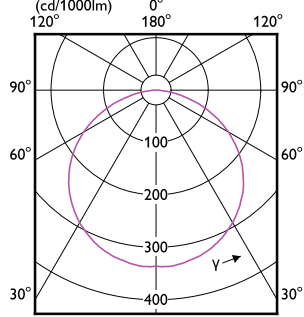

Order Code	Full Product Name	Ambient temperature range
45039400	V profile 1M accessory kit 60pcs	-
45041700	V profile 2M accessory kit 30pcs	-
45037000	U profile 2M accessory kit 30pcs	-
45043100	H profile 1M accessory kit 60pcs	-
45045500	H profile 2M accessory kit 30pcs	-
34432700	Master LEDstrip 4.3W927 475LM/M 5M	-20 to +40 °C
34434100	Master LEDstrip 4.3W930 475LM/M 5M	-20 to +40 °C
34436500	Master LEDstrip 4.3W940 500LM/M 5M	-20 to +40 °C
34438900	Master LEDstrip 4.3W965 500LM/M 5M	-20 to +40 °C
34440200	Master LEDstrip 8.3W927 920LM/M 5M	-20 to +40 °C
34442600	Master LEDstrip 8.3W930 920LM/M 5M	-20 to +40 °C
34444000	Master LEDstrip 8.3W940 1000LM/M 5M	-20 to +40 °C
34446400	Master LEDstrip 8.3W965 950LM/M 5M	-20 to +40 °C
34448800	Master LEDstrip 12.5W927 1380LM/M 5M	-20 to +40 °C
34450100	Master LEDstrip 12.5W930 1380LM/M 5M	-20 to +40 °C
34452500	Master LEDstrip 12.5W940 1500LM/M 5M	-20 to +40 °C
34454900	Master LEDstrip 12.5W965 1450LM/M 5M	-20 to +40 °C
34456300	Master LEDstrip 16.6W927 1830LM/M 5M	-20 to +40 °C
34458700	Master LEDstrip 16.6W930 1830LM/M 5M	-20 to +40 °C
34460000	Master LEDstrip 16.6W940 2000LM/M 5M	-20 to +40 °C
34462400	Master LEDstrip 16.6W965 2000LM/M 5M	-20 to +40 °C
34464800	Master LEDstrip 21.3W927 2400LM/M 5M	-20 to +40 °C
34466200	Master LEDstrip 21.3W930 2400LM/M 5M	-20 to +40 °C
34468600	Master LEDstrip 21.3W940 2500LM/M 5M	-20 to +40 °C
34470900	Master LEDstrip 21.3W965 2450LM/M 5M	-20 to +40 °C
35499900	LS corner connector IP20 50pcs EU	-
35497500	LS mounting clips IP20 50pcs EU	-