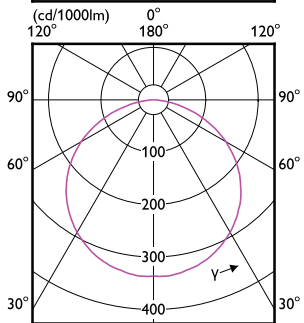

MASTER LED Strip