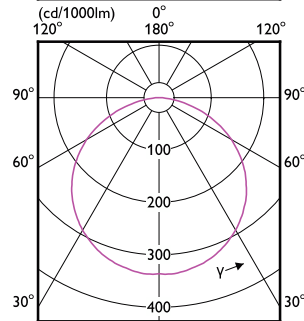

MASTER LED Strip