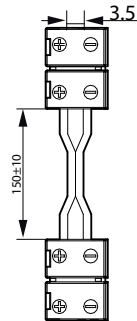

Dimensional drawing

MASTER LED Strip

Dimensional drawing

Light Technical

Order Code	Full Product Name	Correlated Color Temperature (Nom)	Color rendering index (CRI)	Luminous Flux
45039400	V profile 1M accessory kit 60pcs	-	-	-
45041700	V profile 2M accessory kit 30pcs	-	-	-
45037000	U profile 2M accessory kit 30pcs	-	-	-
45043100	H profile 1M accessory kit 60pcs	-	-	-
45045500	H profile 2M accessory kit 30pcs	-	-	-
34432700	Master LEDstrip 4.3W927 475LM/M 5M	2700 K	90	475 lm
34434100	Master LEDstrip 4.3W930 475LM/M 5M	3000 K	>90	475 lm
34436500	Master LEDstrip 4.3W940 500LM/M 5M	4000 K	>90	500 lm
34438900	Master LEDstrip 4.3W965 500LM/M 5M	6500 K	90	500 lm
34440200	Master LEDstrip 8.3W927 920LM/M 5M	2700 K	90	920 lm
34442600	Master LEDstrip 8.3W930 920LM/M 5M	3000 K	>90	920 lm
34444000	Master LEDstrip 8.3W940 1000LM/M 5M	4000 K	>90	1,000 lm
34446400	Master LEDstrip 8.3W965 950LM/M 5M	6500 K	90	950 lm
34448800	Master LEDstrip 12.5W927 1380LM/M 5M	2700 K	90	1,380 lm