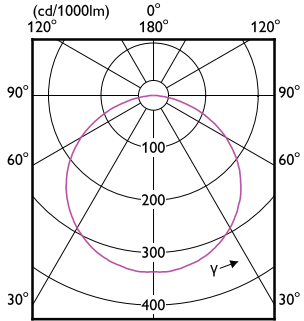

MASTER LED Strip