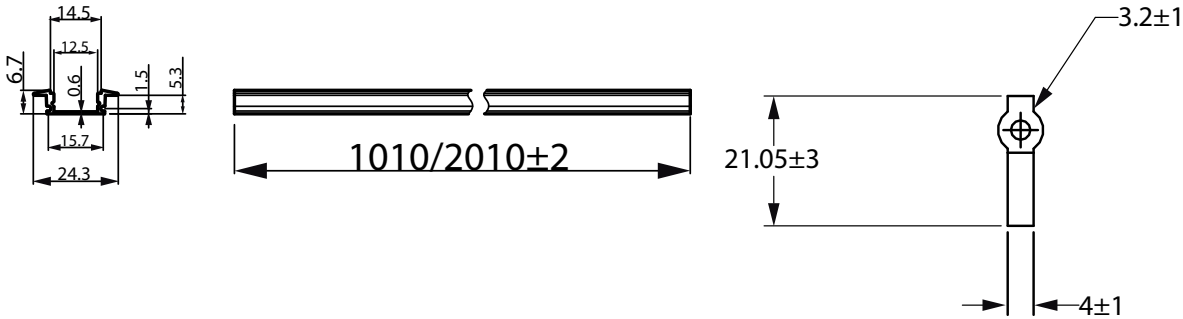

Dimensional drawing

MASTER LED Strip

Dimensional drawing

Light Technical

Order Code	Full Product Name	Correlated Color Temperature (Nom)	Color rendering index (CRI)	Luminous Flux
45039400	V profile 1M accessory kit 60pcs	-	-	-
45041700	V profile 2M accessory kit 30pcs	-	-	-
45037000	U profile 2M accessory kit 30pcs	-	-	-
45043100	H profile 1M accessory kit 60pcs	-	-	-
45045500	H profile 2M accessory kit 30pcs	-	-	-
34432700	Master LEDstrip 4.3W927 475LM/M 5M	2700 K	90	475 lm
34434100	Master LEDstrip 4.3W930 475LM/M 5M	3000 K	>90	475 lm
34436500	Master LEDstrip 4.3W940 500LM/M 5M	4000 K	>90	500 lm
34438900	Master LEDstrip 4.3W965 500LM/M 5M	6500 K	90	500 lm
34440200	Master LEDstrip 8.3W927 920LM/M 5M	2700 K	90	920 lm
34442600	Master LEDstrip 8.3W930 920LM/M 5M	3000 K	>90	920 lm
34444000	Master LEDstrip 8.3W940 1000LM/M 5M	4000 K	>90	1,000 lm
34446400	Master LEDstrip 8.3W965 950LM/M 5M	6500 K	90	950 lm
34448800	Master LEDstrip 12.5W927 1380LM/M 5M	2700 K	90	1,380 lm