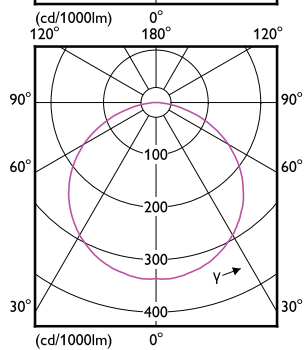

Order Code	Full Product Name	Ambient temperature range
45039400	V profile 1M accessory kit 60pcs	-
45041700	V profile 2M accessory kit 30pcs	-
45037000	U profile 2M accessory kit 30pcs	-
45043100	H profile 1M accessory kit 60pcs	-
45045500	H profile 2M accessory kit 30pcs	-
34432700	Master LEDstrip 4.3W927 475LM/M 5M	-20 to +40 °C
34434100	Master LEDstrip 4.3W930 475LM/M 5M	-20 to +40 °C
34436500	Master LEDstrip 4.3W940 500LM/M 5M	-20 to +40 °C
34438900	Master LEDstrip 4.3W965 500LM/M 5M	-20 to +40 °C
34440200	Master LEDstrip 8.3W927 920LM/M 5M	-20 to +40 °C
34442600	Master LEDstrip 8.3W930 920LM/M 5M	-20 to +40 °C
34444000	Master LEDstrip 8.3W940 1000LM/M 5M	-20 to +40 °C
34446400	Master LEDstrip 8.3W965 950LM/M 5M	-20 to +40 °C
34448800	Master LEDstrip 12.5W927 1380LM/M 5M	-20 to +40 °C
34450100	Master LEDstrip 12.5W930 1380LM/M 5M	-20 to +40 °C
34452500	Master LEDstrip 12.5W940 1500LM/M 5M	-20 to +40 °C
34454900	Master LEDstrip 12.5W965 1450LM/M 5M	-20 to +40 °C
34456300	Master LEDstrip 16.6W927 1830LM/M 5M	-20 to +40 °C
34458700	Master LEDstrip 16.6W930 1830LM/M 5M	-20 to +40 °C
34460000	Master LEDstrip 16.6W940 2000LM/M 5M	-20 to +40 °C
34462400	Master LEDstrip 16.6W965 2000LM/M 5M	-20 to +40 °C
34464800	Master LEDstrip 21.3W927 2400LM/M 5M	-20 to +40 °C
34466200	Master LEDstrip 21.3W930 2400LM/M 5M	-20 to +40 °C
34468600	Master LEDstrip 21.3W940 2500LM/M 5M	-20 to +40 °C
34470900	Master LEDstrip 21.3W965 2450LM/M 5M	-20 to +40 °C
35499900	LS corner connector IP20 50pcs EU	-
35497500	LS mounting clips IP20 50pcs EU	-