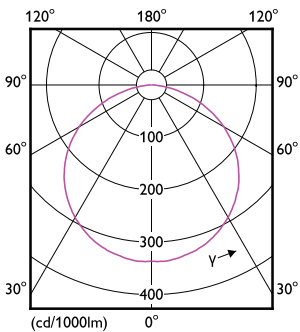

Order Code	Full Product Name	Ambient temperature range
45039400	V profile 1M accessory kit 60pcs	-
45041700	V profile 2M accessory kit 30pcs	-
45037000	U profile 2M accessory kit 30pcs	-
45043100	H profile 1M accessory kit 60pcs	-
45045500	H profile 2M accessory kit 30pcs	-
34432700	Master LEDstrip 4.3W927 475LM/M 5M	-20 to +40 °C
34434100	Master LEDstrip 4.3W930 475LM/M 5M	-20 to +40 °C
34436500	Master LEDstrip 4.3W940 500LM/M 5M	-20 to +40 °C
34438900	Master LEDstrip 4.3W965 500LM/M 5M	-20 to +40 °C
34440200	Master LEDstrip 8.3W927 920LM/M 5M	-20 to +40 °C
34442600	Master LEDstrip 8.3W930 920LM/M 5M	-20 to +40 °C
34444000	Master LEDstrip 8.3W940 1000LM/M 5M	-20 to +40 °C
34446400	Master LEDstrip 8.3W965 950LM/M 5M	-20 to +40 °C
34448800	Master LEDstrip 12.5W927 1380LM/M 5M	-20 to +40 °C
34450100	Master LEDstrip 12.5W930 1380LM/M 5M	-20 to +40 °C
34452500	Master LEDstrip 12.5W940 1500LM/M 5M	-20 to +40 °C
34454900	Master LEDstrip 12.5W965 1450LM/M 5M	-20 to +40 °C
34456300	Master LEDstrip 16.6W927 1830LM/M 5M	-20 to +40 °C
34458700	Master LEDstrip 16.6W930 1830LM/M 5M	-20 to +40 °C
34460000	Master LEDstrip 16.6W940 2000LM/M 5M	-20 to +40 °C
34462400	Master LEDstrip 16.6W965 2000LM/M 5M	-20 to +40 °C
34464800	Master LEDstrip 21.3W927 2400LM/M 5M	-20 to +40 °C
34466200	Master LEDstrip 21.3W930 2400LM/M 5M	-20 to +40 °C
34468600	Master LEDstrip 21.3W940 2500LM/M 5M	-20 to +40 °C
34470900	Master LEDstrip 21.3W965 2450LM/M 5M	-20 to +40 °C
35499900	LS corner connector IP20 50pcs EU	-
35497500	LS mounting clips IP20 50pcs EU	-