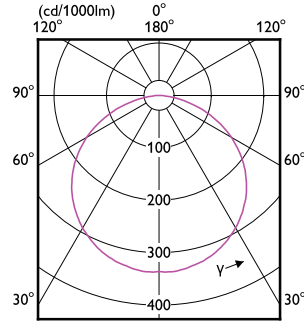

MASTER LED Strip