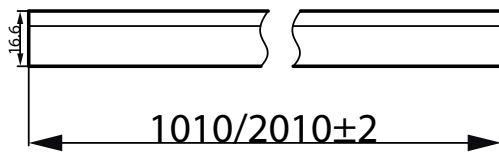

Dimensional drawing

MASTER LED Strip

Dimensional drawing

Light Technical

Order Code	Full Product Name	Correlated Color Temperature (Nom)	Color rendering index (CRI)	Luminous Flux
45039400	V profile 1M accessory kit 60pcs	-	-	-
45041700	V profile 2M accessory kit 30pcs	-	-	-
45037000	U profile 2M accessory kit 30pcs	-	-	-
45043100	H profile 1M accessory kit 60pcs	-	-	-
45045500	H profile 2M accessory kit 30pcs	-	-	-
34432700	Master LEDstrip 4.3W927 475LM/M 5M	2700 K	90	475 lm
34434100	Master LEDstrip 4.3W930 475LM/M 5M	3000 K	>90	475 lm
34436500	Master LEDstrip 4.3W940 500LM/M 5M	4000 K	>90	500 lm
34438900	Master LEDstrip 4.3W965 500LM/M 5M	6500 K	90	500 lm
34440200	Master LEDstrip 8.3W927 920LM/M 5M	2700 K	90	920 lm
34442600	Master LEDstrip 8.3W930 920LM/M 5M	3000 K	>90	920 lm
34444000	Master LEDstrip 8.3W940 1000LM/M 5M	4000 K	>90	1,000 lm
34446400	Master LEDstrip 8.3W965 950LM/M 5M	6500 K	90	950 lm
34448800	Master LEDstrip 12.5W927 1380LM/M 5M	2700 K	90	1,380 lm