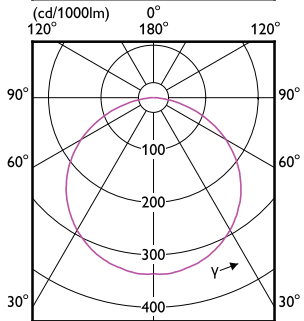

MASTER LED Strip