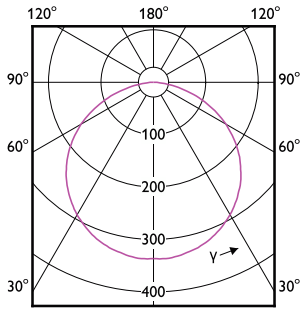

MASTER LED Strip