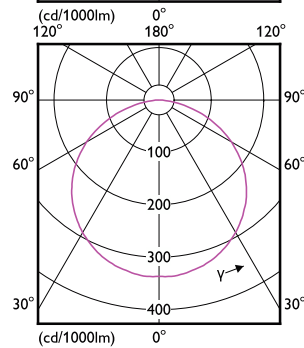

MASTER LED Strip