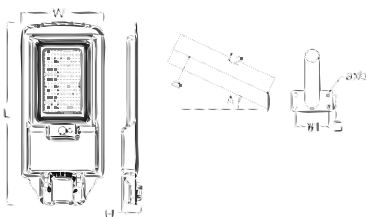

## Versions

Essential SmartBright All-in-one  
Solar Pathway Light

RTP-OF-BRC010

RTP-OF-BRC010

## Dimensional drawing

TYPE	W	L	H	Ø	α
10000lm	171	371	44.5	38	15°
20000lm	203	412	44.5	45	25°
30000lm	203	412	44.5	45	25°
40000lm	228	508	44.5	48	25°

TYPE	L2	L3	W3	α3
10000lm	360	40	50	10x15
20000lm	360	40	50	10x15
30000lm	360	40	50	10x15
40000lm	360	40	50	10x15