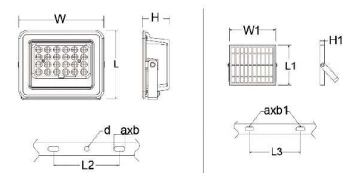

Essential SmartBright Solar Flood

Application

- Amenities
- Parking areas
- Landscapes
- Security
- Architectural lighting

Warnings and Safety

- Install the luminaire in a sunny place that is not shaded by trees, buildings and walls, then the solar panel can receive the maximum sunlight for charging the battery.
- Charge the product under sunlight for at least 8 hours before first time using.
- This luminaire does not need any external electrical connection. It works 100% on solar energy.

Versions

Essential SmartBright Solar Flood
Light

Dimensional drawing

TYPE	W	L	H	W1	L1	H1
600m	150	120	48	205	180	17
900m	183	143	48	200	210	17
1500m	220	170	53	205	265	17

TYPE	L2	d	axb	L3	axb1
600m	68	8.5	8°22	155	8,5x25
900m	68	8.5	8°22	155	8,5x25
1500m	155	NA	8.5°25	155	8,5x25

Order Code	Full Product Name	Overall height	Overall length	Overall width
911401883102	BVC080 LED15/765	53 mm	220 mm	170 mm
911401883402	BVC080 LED15/730	53 mm	220 mm	170 mm
911401882902	BVC080 LED6/765	48 mm	150 mm	120 mm

Order Code	Full Product Name	Overall height	Overall length	Overall width
911401883202	BVC080 LED6/730	48 mm	150 mm	120 mm
911401883002	BVC080 LED9/765	48 mm	183 mm	143 mm
911401883302	BVC080 LED9/730	48 mm	183 mm	143 mm