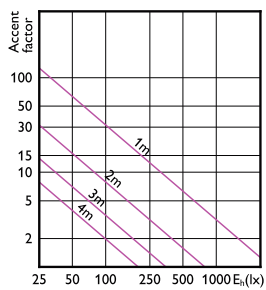

Accent Diagram - CorePro LEDspot ND 9-60W
927 PAR38 25D