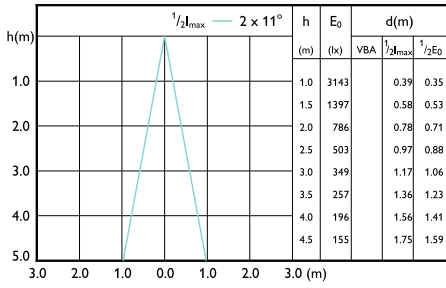

CorePro LED spot PAR

Beam Diagrams

Beam diagram - CorePro LEDspot ND 9-60W
927 PAR38 25D