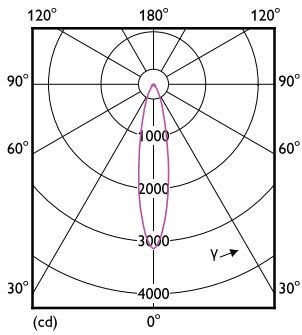

## Dimensional drawing

Product	D	C
CorePro LEDspot ND 9-60W 927 PAR38 25D	122 mm	134 mm