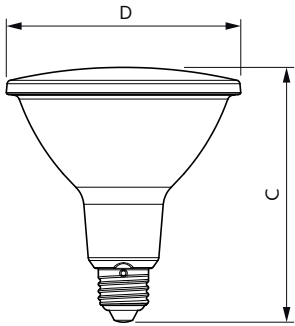

## Dimensional drawing

Product	D	C
CorePro LEDspot ND 9-60W 927 PAR38 25D	122 mm	134 mm