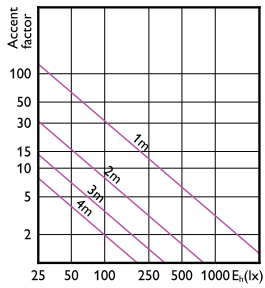

Accent Diagram - CorePro LEDspot ND 9-60W
927 PAR38 25D