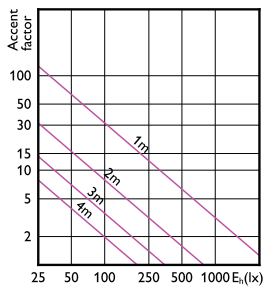

Accent Diagram - CorePro LEDspot ND 9-60W
927 PAR38 25D