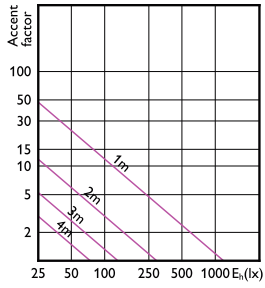

CorePro LED-spot AR111

Accent Diagrams

Accent Diagram - CorePro LEDspot 7-50W 830 AR111 40D