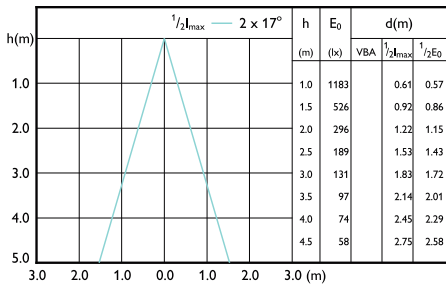

Beam Diagrams

Beam diagram - CorePro LEDspot 7-50W 830 AR111 40D