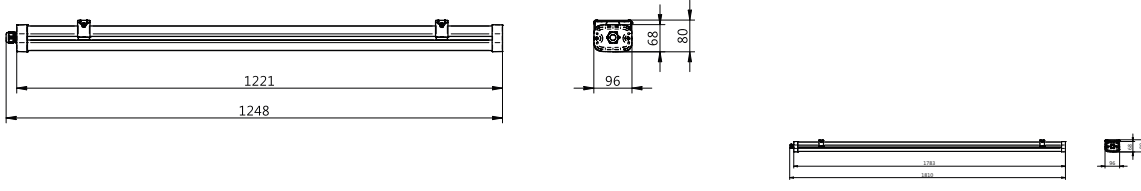

Versions

Pacific LED gen5, L1800

Pacific LED gen5, L1200

Pacific LED Gen5 Value

Boyutlu çizim

ÜRÜN BİLGİLERİ

Pacific LED gen5 with push in 7-pole (PI7) connector

Pacific LED Gen5 Value