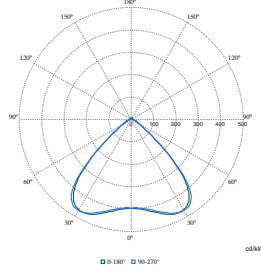

Çalıştırma ve Elektrik

Order Code	Full Product Name	Güç Tüketimi
62362000	WT475C 62S/840 PSU WB L1800	44 W
62363700	WT475C 107S/840 PSU WB L1800	81 W

Order Code	Full Product Name	Güç Tüketimi
62361300	WT475C 72S/840 PSU WB L1200	54 W

Pacific LED Gen5 Value

Polar Wide Diagrams

Polar Normal (separate) - WT475CI -
910925868298

Polar Normal (separate) - WT475CI -
910925868296

Polar Normal (separate) - WT475CI -
910925868297