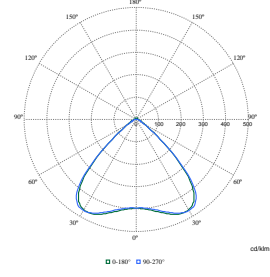

Pacific LED Gen5 Value

Polar Wide Diagrams

Polar Normal (separate) - WT475CI -
910925868298

Polar Normal (separate) - WT475CI -
910925868296

Polar Normal (separate) - WT475CI -
910925868297