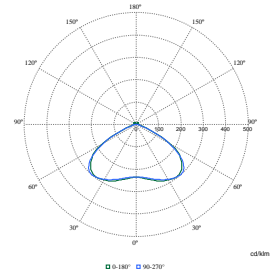

Pacific LED Gen5 Value

Polar Wide Diagrams

Polar Normal (separate) - WT475CI - 910925868275

Polar Normal (separate) - WT475CI - 910925868274

Polar Normal (separate) - WT475CI - 910925868278

Polar Normal (separate) - WT475CI - 910925868281