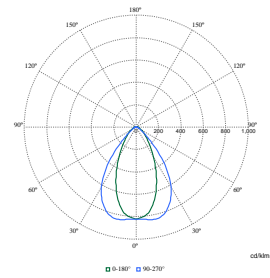

Polar Normal (separate) - WT475CI - 910925868282