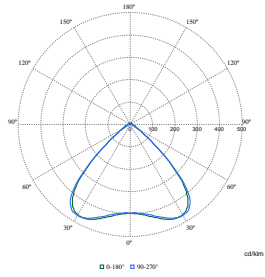

Pacific LED Gen5 Value

Polar Wide Diagrams

Polar Normal (separate) - WT475CI - 910925868248

Polar Normal (separate) - WT475CI - 910925868269

Polar Normal (separate) - WT475CI - 910925868273

Polar Normal (separate) - WT475CI - 910925868280