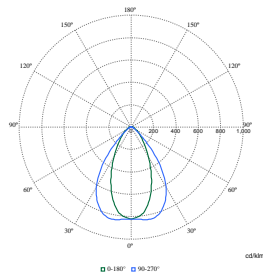

Pacific LED Gen5 Value

Polar Wide Diagrams

Polar Normal (separate) - WT475CI - 910925868275

Polar Normal (separate) - WT475CI - 910925868274

Polar Normal (separate) - WT475CI - 910925868278

Polar Normal (separate) - WT475CI - 910925868281