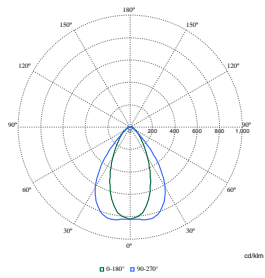

Pacific LED Gen5 Value

Polar Wide Diagrams

Polar Normal (separate) - WT475CI - 910925868275

Polar Normal (separate) - WT475CI - 910925868274

Polar Normal (separate) - WT475CI - 910925868278

Polar Normal (separate) - WT475CI - 910925868281