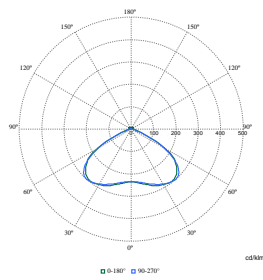

Pacific LED Gen5 Value

Polar Wide Diagrams

Polar Normal (separate) - WT475CI - 910925868271

Polar Normal (separate) - WT475CI - 910925868277

Polar Normal (separate) - WT475CI - 910925868276

Polar Normal (separate) - WT475CI - 910925868297