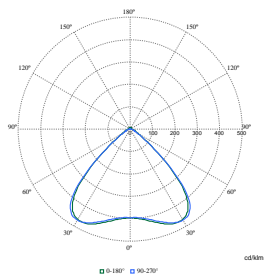

Pacific LED Gen5 Value

Polar Wide Diagrams

Polar Normal (separate) - WT475CI - 910925868271

Polar Normal (separate) - WT475CI - 910925868277

Polar Normal (separate) - WT475CI - 910925868276

Polar Normal (separate) - WT475CI - 910925868297