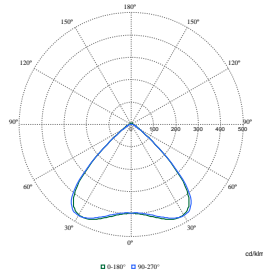

Pacific LED Gen5 Value

Polar Wide Diagrams

Polar Normal (separate) - WT475CI - 910925868248

Polar Normal (separate) - WT475CI - 910925868269

Polar Normal (separate) - WT475CI - 910925868273

Polar Normal (separate) - WT475CI - 910925868280