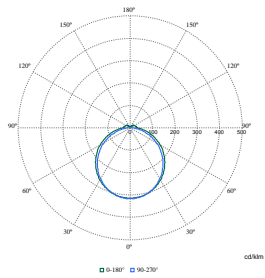

Polar Normal (separate) - WT475CI - 910925868712