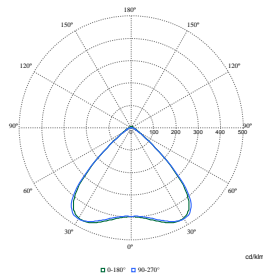

Polar Normal (separate) - WT475CI - 910925868272