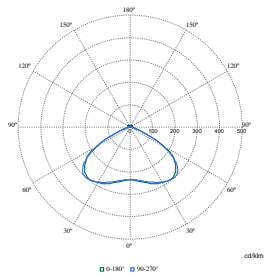

Pacific LED Gen5 Value

Polar Wide Diagrams

Polar Normal (separate) - WT475CI - 910925868248

Polar Normal (separate) - WT475CI - 910925868269

Polar Normal (separate) - WT475CI - 910925868273

Polar Normal (separate) - WT475CI - 910925868280