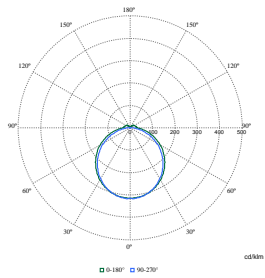

Polar Normal (separate) - WT475CI - 910925868713