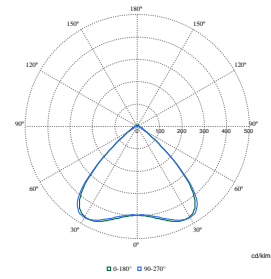

Pacific LED Gen5 Value

Polar Wide Diagrams

Polar Normal (separate) - WT475CI - 910925868271

Polar Normal (separate) - WT475CI - 910925868277

Polar Normal (separate) - WT475CI - 910925868276

Polar Normal (separate) - WT475CI - 910925868297