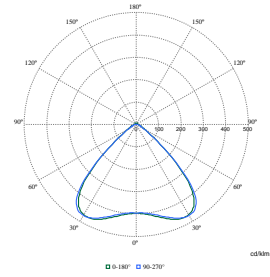

Pacific LED Gen5 Value

Polar Wide Diagrams

Polar Normal (separate) - WT475CI - 910925868248

Polar Normal (separate) - WT475CI - 910925868269

Polar Normal (separate) - WT475CI - 910925868273

Polar Normal (separate) - WT475CI - 910925868280