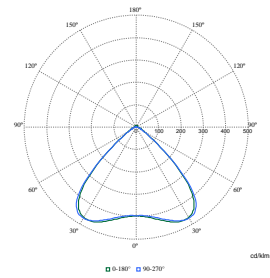

Polar Normal (separate) - WT475CI - 910925868298