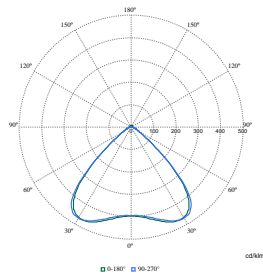

Pacific LED Gen5 Value

Polar Wide Diagrams

Polar Normal (separate) - WT475CI - 910925868248

Polar Normal (separate) - WT475CI - 910925868269

Polar Normal (separate) - WT475CI - 910925868273

Polar Normal (separate) - WT475CI - 910925868280