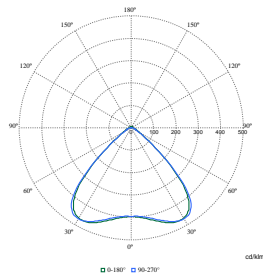

Polar Normal (separate) - WT475CI - 910925868283