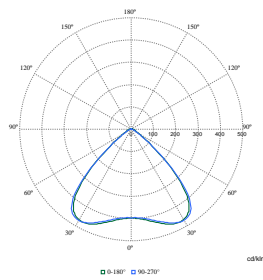

Polar Normal (separate) - WT475CI - 910925868716