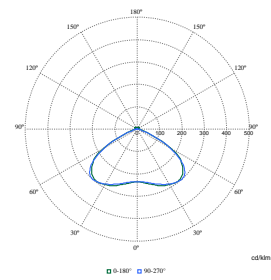

Polar Normal (separate) - WT475CI - 910925868285