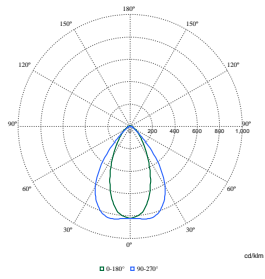

Pacific LED Gen5 Value

Polar Wide Diagrams

Polar Normal (separate) - WT475CI - 910925868271