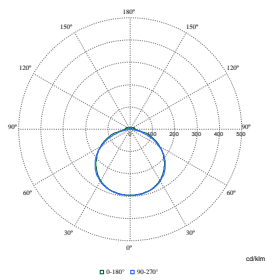

Polar Normal (separate) - WT475CI - 910925868711