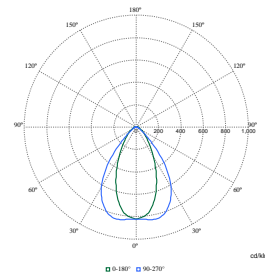

Polar Normal (separate) - WT475CI - 910925868282