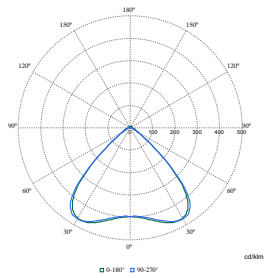

Polar Normal (separate) - WT475CI - 910925868424