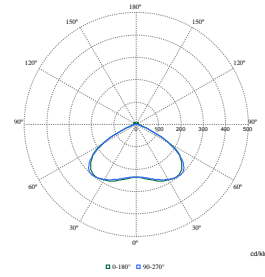

Pacific LED gen5 Value

Polar Wide Diagrams

Polar Normal (separate) - WT475CI - 910925868275

Polar Normal (separate) - WT475CI - 910925868274

Polar Normal (separate) - WT475CI - 910925868278

Polar Normal (separate) - WT475CI - 910925868281