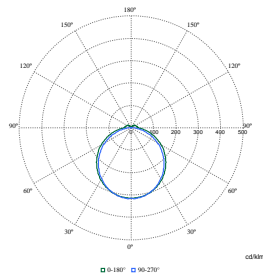

Polar Normal (separate) - WT475CI - 910925868713