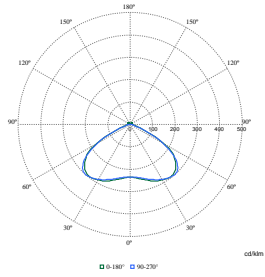

Pacific LED gen5 Value

Polar Wide Diagrams

Polar Normal (separate) - WT475CI - 910925868284