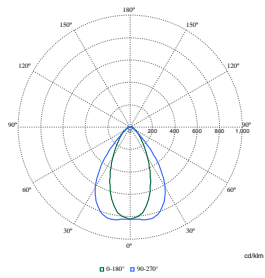

Pacific LED gen5 Value

Polar Wide Diagrams

Polar Normal (separate) - WT475CI - 910925868275

Polar Normal (separate) - WT475CI - 910925868274

Polar Normal (separate) - WT475CI - 910925868278

Polar Normal (separate) - WT475CI - 910925868281