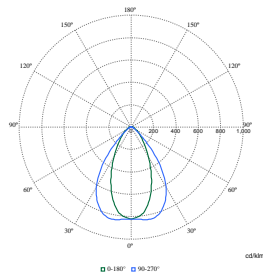

Pacific LED gen5 Value

Polar Wide Diagrams

Polar Normal (separate) - WT475CI - 910925868275

Polar Normal (separate) - WT475CI - 910925868274

Polar Normal (separate) - WT475CI - 910925868278

Polar Normal (separate) - WT475CI - 910925868281