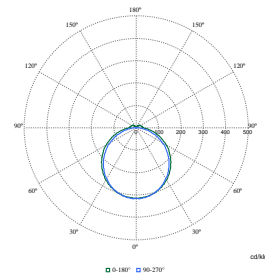

Polar Normal (separate) - WT475CI - 910925868713