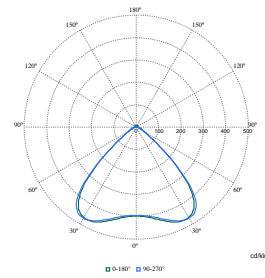

Polar Normal (separate) - WT475CI - 910925868298