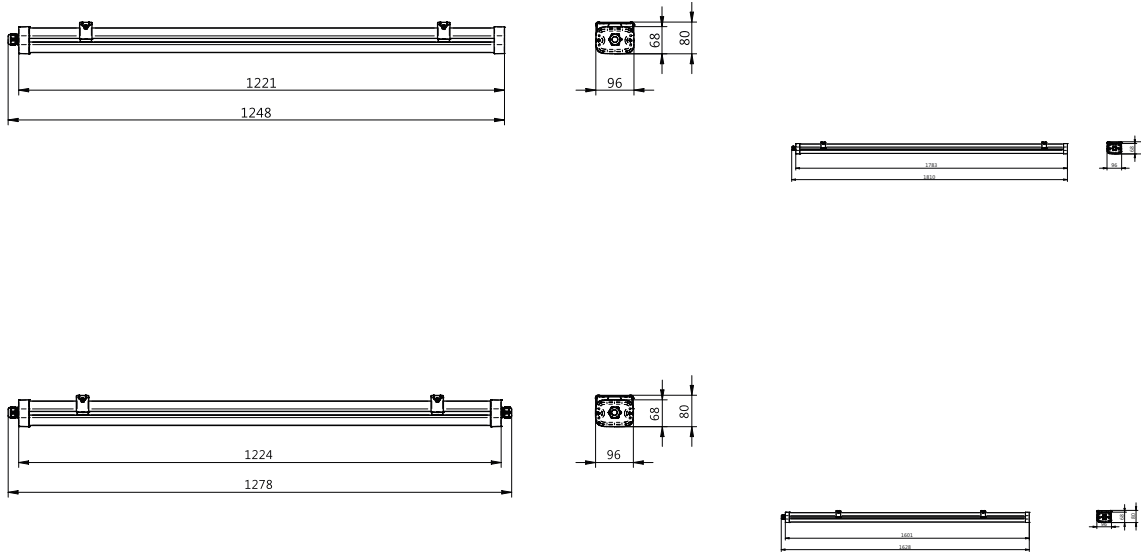

Pacific LED Gen5 Value

Dimensional drawing