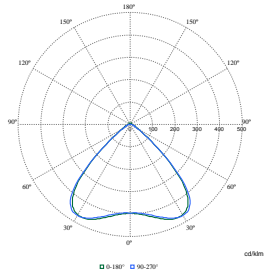

Pacific LED Gen5 Value

Polar Wide Diagrams

Polar Normal (separate) - WT475CI - 910925868283