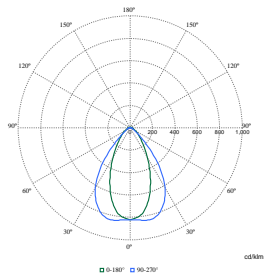

Polar Normal (separate) - WT475CI - 910925868282