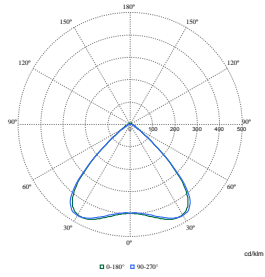

Pacific LED Gen5 Value

Polar Wide Diagrams

Polar Normal (separate) - WT475CI - 910925868296