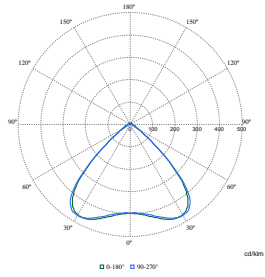

Pacific LED Gen5 Value

Polar Wide Diagrams

Polar Normal (separate) - WT475CI - 910925868248