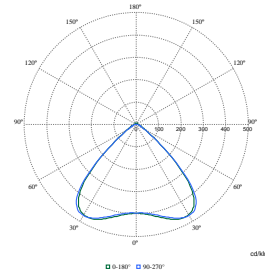

Pacific LED Gen5 Value

Polar Wide Diagrams

Polar Normal (separate) - WT475CI - 910925868248

Polar Normal (separate) - WT475CI - 910925868269

Polar Normal (separate) - WT475CI - 910925868273

Polar Normal (separate) - WT475CI - 910925868280