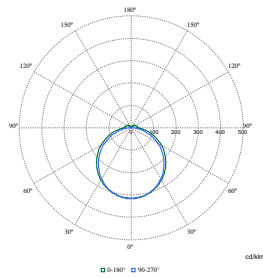

Polar Normal (separate) - WT475CI - 910925868712