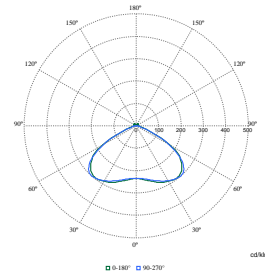

Polar Normal (separate) - WT475CI - 910925868285