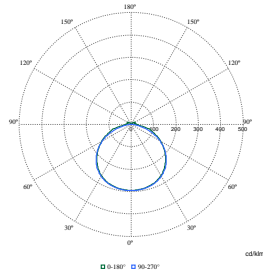

Pacific LED Gen5 Value

Polar Wide Diagrams

Polar Normal (separate) - WT475CI - 910925868283

Polar Normal (separate) - WT475CI - 910925868284

Polar Normal (separate) - WT475CI - 910925868271

Polar Normal (separate) - WT475CI - 910925868277

Pacific LED Gen5 Value

Polar Wide Diagrams

Polar Normal (separate) - WT475CI - 910925868710

Polar Normal (separate) - WT475CI - 910925868711