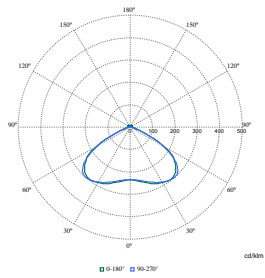

Pacific LED Gen5 Value

Polar Wide Diagrams

Polar Normal (separate) - WT475CI - 910925868296

Polar Normal (separate) - WT475CI - 910925868275

Polar Normal (separate) - WT475CI - 910925868274

Polar Normal (separate) - WT475CI - 910925868278