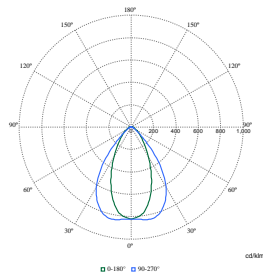

Pacific LED Gen5 Value

Polar Wide Diagrams

Polar Normal (separate) - WT475CI - 910925868296

Polar Normal (separate) - WT475CI - 910925868275

Polar Normal (separate) - WT475CI - 910925868274

Polar Normal (separate) - WT475CI - 910925868278