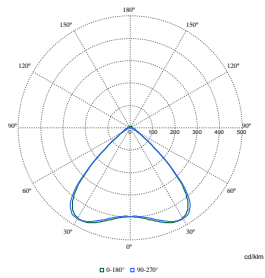

Polar Normal (separate) - WT475CI - 910925868714