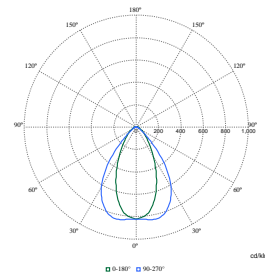

Polar Normal (separate) - WT475CI - 910925868270