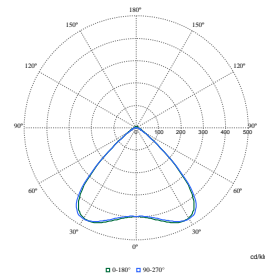

Polar Normal (separate) - WT475CI - 910925868272