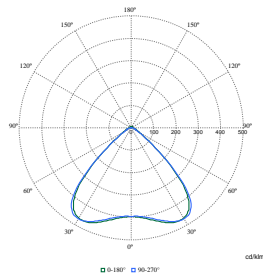

Polar Normal (separate) - WT475CI - 910925868424