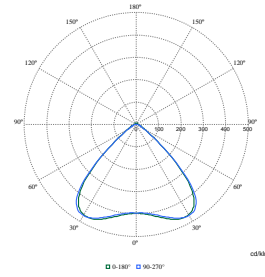

Pacific LED Gen5 Value

Polar Wide Diagrams

Polar Normal (separate) - WT475CI - 910925868296

Polar Normal (separate) - WT475CI - 910925868275

Polar Normal (separate) - WT475CI - 910925868274

Polar Normal (separate) - WT475CI - 910925868278