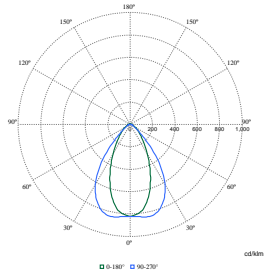

Pacific LED Gen5 Value

Polar Wide Diagrams

Polar Normal (separate) - WT475CI - 910925868271