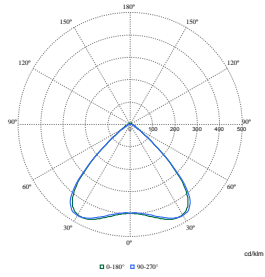

Pacific LED Gen5 Value

Polar Wide Diagrams

Polar Normal (separate) - WT475CI - 910925868275