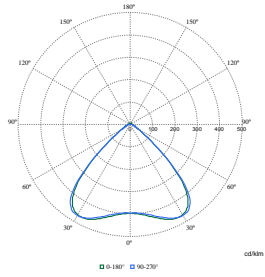

Polar Wide Diagrams

Polar Normal (separate) - WT490CI - 910925867722