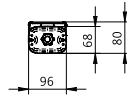

Versions

Pacific LED gen5, ATEX 2/22,
Wieland connector

Pacific LED gen5, L700

Pacific LED gen5

Maatschets

Pacific LED gen5

Maatschets

Productgegevens