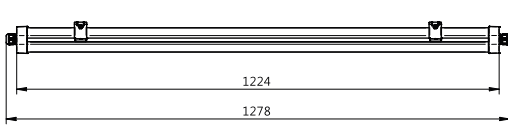

Versions

Pacific LED gen5, ATEX 2/22,
Wieland connector

Pacific LED gen5, L700

Pacific LED gen5

Maatschets

Pacific LED gen5

Maatschets

Productgegevens