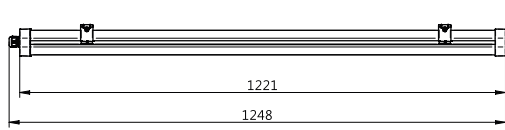

Versions

Pacific LED gen5, ATEX 2/22,
Wieland connector

Pacific LED gen5, L700

Pacific LED gen5

Maatschets

Pacific LED gen5

Maatschets

Productgegevens