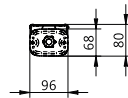

Versions

Pacific LED gen5, ATEX 2/22,
Wieland connector

Pacific LED gen5, L700

Pacific LED gen5

Maatschets

Pacific LED gen5

Maatschets

Productgegevens