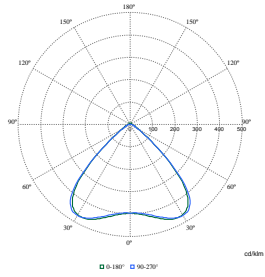

Polar Wide Diagrams

Polar Normal (separate) - WT490CI - 910925868706