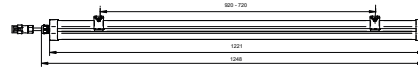

Versions

Pacific LED gen5, ATEX 2/22,
Wieland connector

Pacific LED gen5, L700

Pacific LED gen5

Maatschets

Pacific LED gen5

Maatschets

Productgegevens