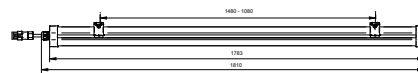

Versions

Pacific LED gen5, ATEX 2/22,
Wieland connector

Pacific LED gen5, L700

Pacific LED gen5

Maatschets

Pacific LED gen5

Maatschets

Productgegevens