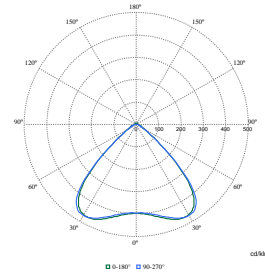

Pacific LED gen5

Polar Wide Diagrams

Polar Normal (separate) - WT490CI - 910925868707

Polar Normal (separate) - WT490CI - 910925868250

Polar Normal (separate) - WT490CI - 910925868617