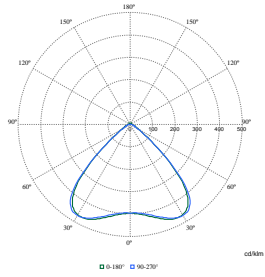

Polar Wide Diagrams

Polar Normal (separate) - WT490CI - 910925868262