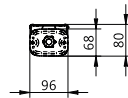

Versions

Pacific LED gen5, Wieland connector

Pacific LED gen5

Maatschets

Pacific LED gen5

Maatschets

Productgegevens

Pacific LED gen5, looping connection, 2 entry on one side