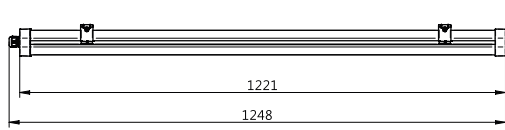

Versions

Pacific LED gen5, Wieland connector

Pacific LED gen5

Maatschets

Pacific LED gen5

Maatschets

Productgegevens

Pacific LED gen5, looping connection, 2 entry on one side