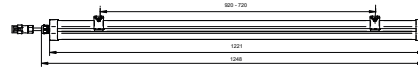

Versions

Pacific LED gen5, Wieland connector

Pacific LED gen5

Maatschets

Pacific LED gen5

Maatschets

Productgegevens

Pacific LED gen5, looping connection, 2 entry on one side