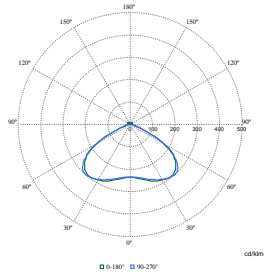

Polar Wide Diagrams

Polar Normal (separate) - WT490CI - 910925868509