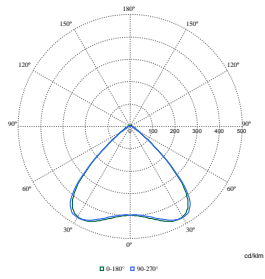

Polar Wide Diagrams

Polar Normal (separate) - WT490CI - 910770229590