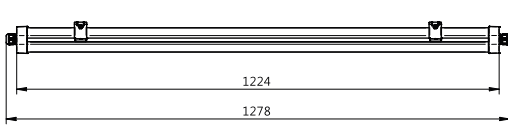

Versions

Pacific LED gen5, Wieland connector

Pacific LED gen5

Maatschets

Pacific LED gen5

Maatschets

Productgegevens

Pacific LED gen5, looping connection, 2 entry on one side