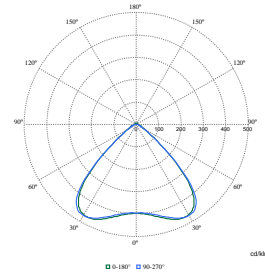

Pacific LED gen5

Polar Wide Diagrams

Polar Normal (separate) - WT490CI -
910925868707

Polar Normal (separate) - WT490CI -
910925868250

Polar Normal (separate) - WT490CI -
910925868617