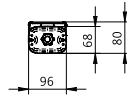

Versions

Pacific LED gen5, Wieland connector

Pacific LED gen5

Maatschets

Pacific LED gen5

Maatschets

Productgegevens

Pacific LED gen5, looping connection, 2 entry on one side