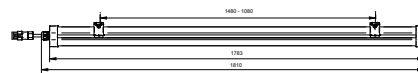

Versions

Pacific LED gen5, Wieland connector

Pacific LED gen5

Maatschets

Pacific LED gen5

Maatschets

Productgegevens

Pacific LED gen5, looping connection, 2 entry on one side