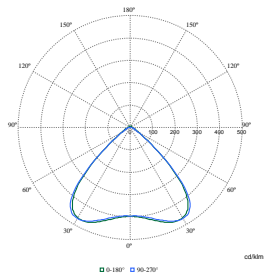

Order Code	Full Product Name	Codice famiglia prodotto
62768000	WT490C 64S/840 PSU WB WA7 CLII L1200	WT490C
62475700	WT490C 64S/840 PSD WB PI5 L1600	WT490C
62476400	WT490C 64S/840 PSU WB TW3 PI5L1600	WT490C
62477100	WT490C 64S/840 PSU WB PI5 L1600	WT490C
62478800	WT490C 80S/840 PSU WB PI5 L1600	WT490C
62479500	WT490C 80S/840 PSD WB PI5 L1600	WT490C
62480100	WT490C 80S/840 PSU WB TW3 PI5L1600	WT490C
62481800	WT490C 64S/840 PSD WB WA7 L1600	WT490C
62482500	WT490C 64S/840 PSU WB TW3 WA7L1600	WT490C
62483200	WT490C 64S/840 PSU WB WA7 L1600	WT490C
62484900	WT490C 80S/840 PSU WB WA7 L1600	WT490C
62485600	WT490C 80S/840 PSD WB WA7 L1600	WT490C
62486300	WT490C 80S/840 PSU WB TW3 WA7L1600	WT490C
62753600	WT490C 35S/840 PSU WB PI5 L1600	WT490C
62755000	WT490C 35S/840 PSU WB WA7 L1600	WT490C
77198700	WT490C 80S/840 PSU WB TW3x2.5PI5 L1600	WT490C
10958200	WT490C 23S/840 PSD WB PI5 L700	WT490C
62352100	WT490C 23S/840 PSU WB PI5 L700	WT490C
62315600	WT490C 64S/840 PSU WB TCW5 L1200	WT490C
62572300	WT490C 64S/840 PSU WB W5 L1200	WT490C
62573000	WT490C 80S/840 PSU WB W5 L1200	WT490C
62574700	WT490C 64S/840 PSD WB W5 L1200	WT490C
62575400	WT490C 80S/840 PSD WB W5 L1200	WT490C

Polar Wide Diagrams

Polar Normal (separate) - WT490CI -
910925868249